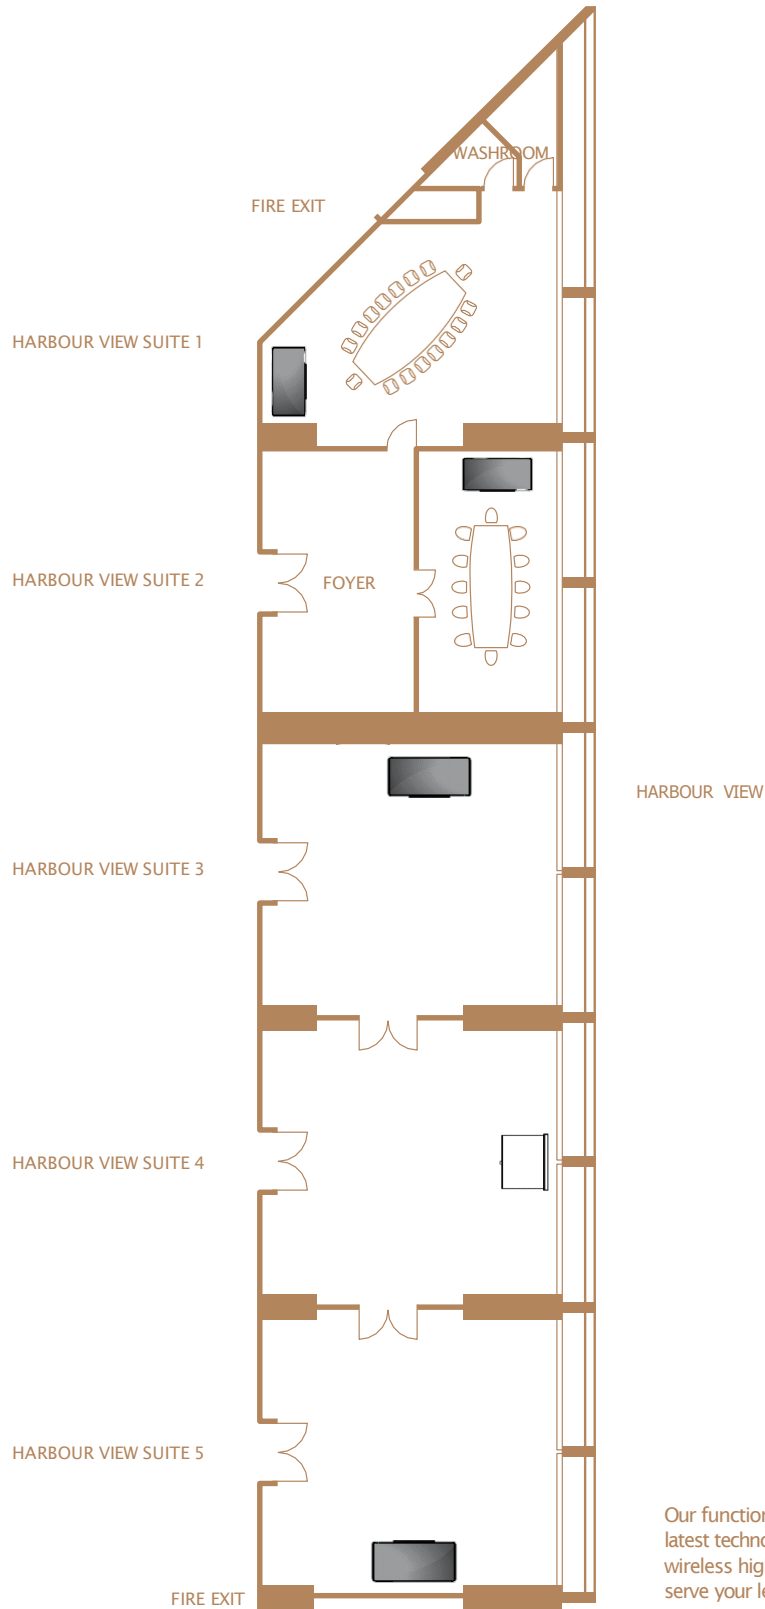

# LEVEL 5

## HARBOUR VIEW SUITES

Our function rooms are all equipped with the latest technology in audio visual equipment and wireless high-speed Internet access, to better serve your leisure and business needs.

## CONFERENCE & BANQUETS FACILITIES

Function Room	Area		Height		Width		Length		Theatre	Meeting			Banquet	
	Sq.FT	Sq.M	FT	M	FT	M	FT	M		Classroom	Hollow Square	U-Shape	Dinner	Cocktail
Level 5														
Harbour View Suite 1	700	65	10	3	23	7	29	8.8	Board Table for 15 persons	N.A.	N.A.	N.A.	N.A.	N.A.
Harbour View Suite 2	452	42	10	3	26	7.8	13	4.1	Board Table for 12 persons	N.A.	N.A.	N.A.	N.A.	N.A.
Harbour View Suite 3	829	77	10	3	29	8.8	29	8.8	50	30	24	24	40	50
Harbour View Suite 4	829	77	10	3	28	8.5	29	8.8	50	30	24	24	40	50
Harbour View Suite 5	829	77	10	3	28	8.5	29	8.8	50	30	24	24	40	50