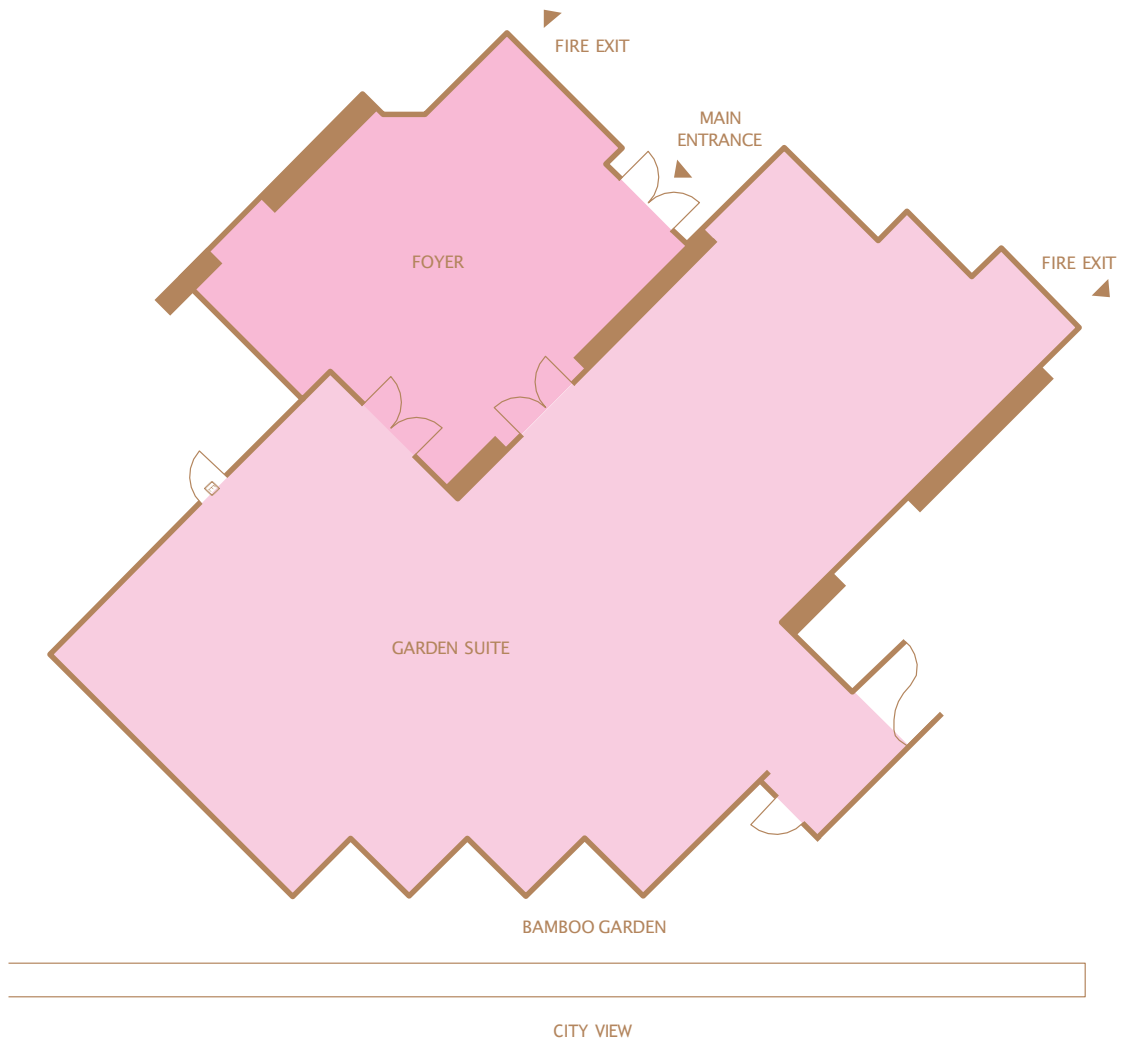

LEVEL 5

BANQUET SUITES

Our function rooms are all equipped with the latest technology in audio visual equipment and wireless high-speed Internet access, to better serve your leisure and business needs.