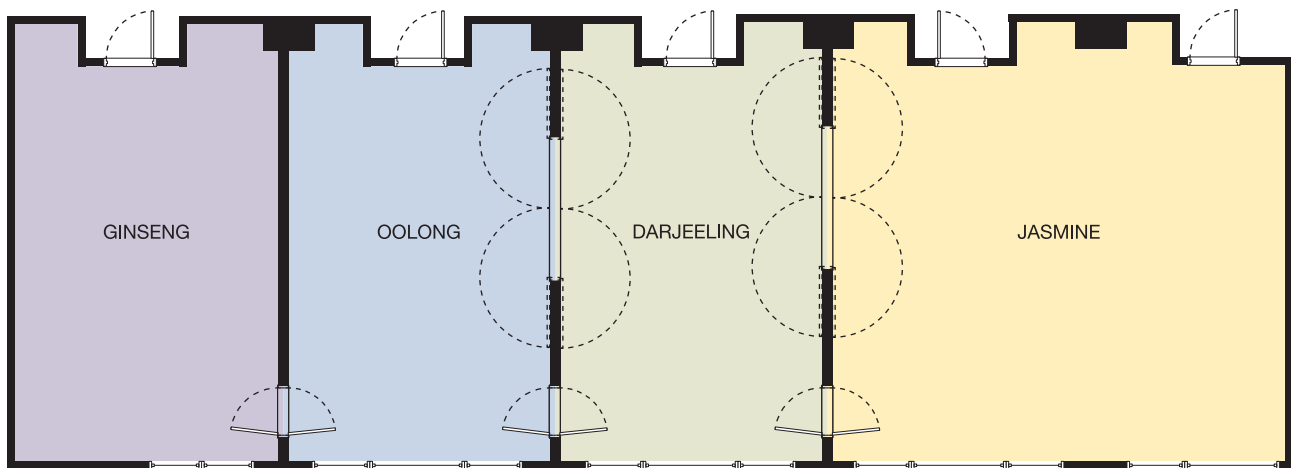

## 1ST FLOOR FUNCTION ROOMS

Function Rooms	Size sq. m	Rounds	Cabaret	Theatre	U Shape	Boardroom	Reception	Classroom	Square
Ginseng	38	–	–	–	–	12	–	–	–
Oolong	38	24	10	24	16	14	30	12	20
Oolong + Darjeeling	–	48	–	–	–	–	50	–	–
Darjeeling	38	24	10	24	16	14	30	12	20
Oolong + Darjeeling + Jasmine	–	88	–	–	–	–	90	–	–
Jasmine	67	40	30	50	18	18	50	32	24
Jasmine + Darjeeling	–	64	–	–	–	–	70	–	–