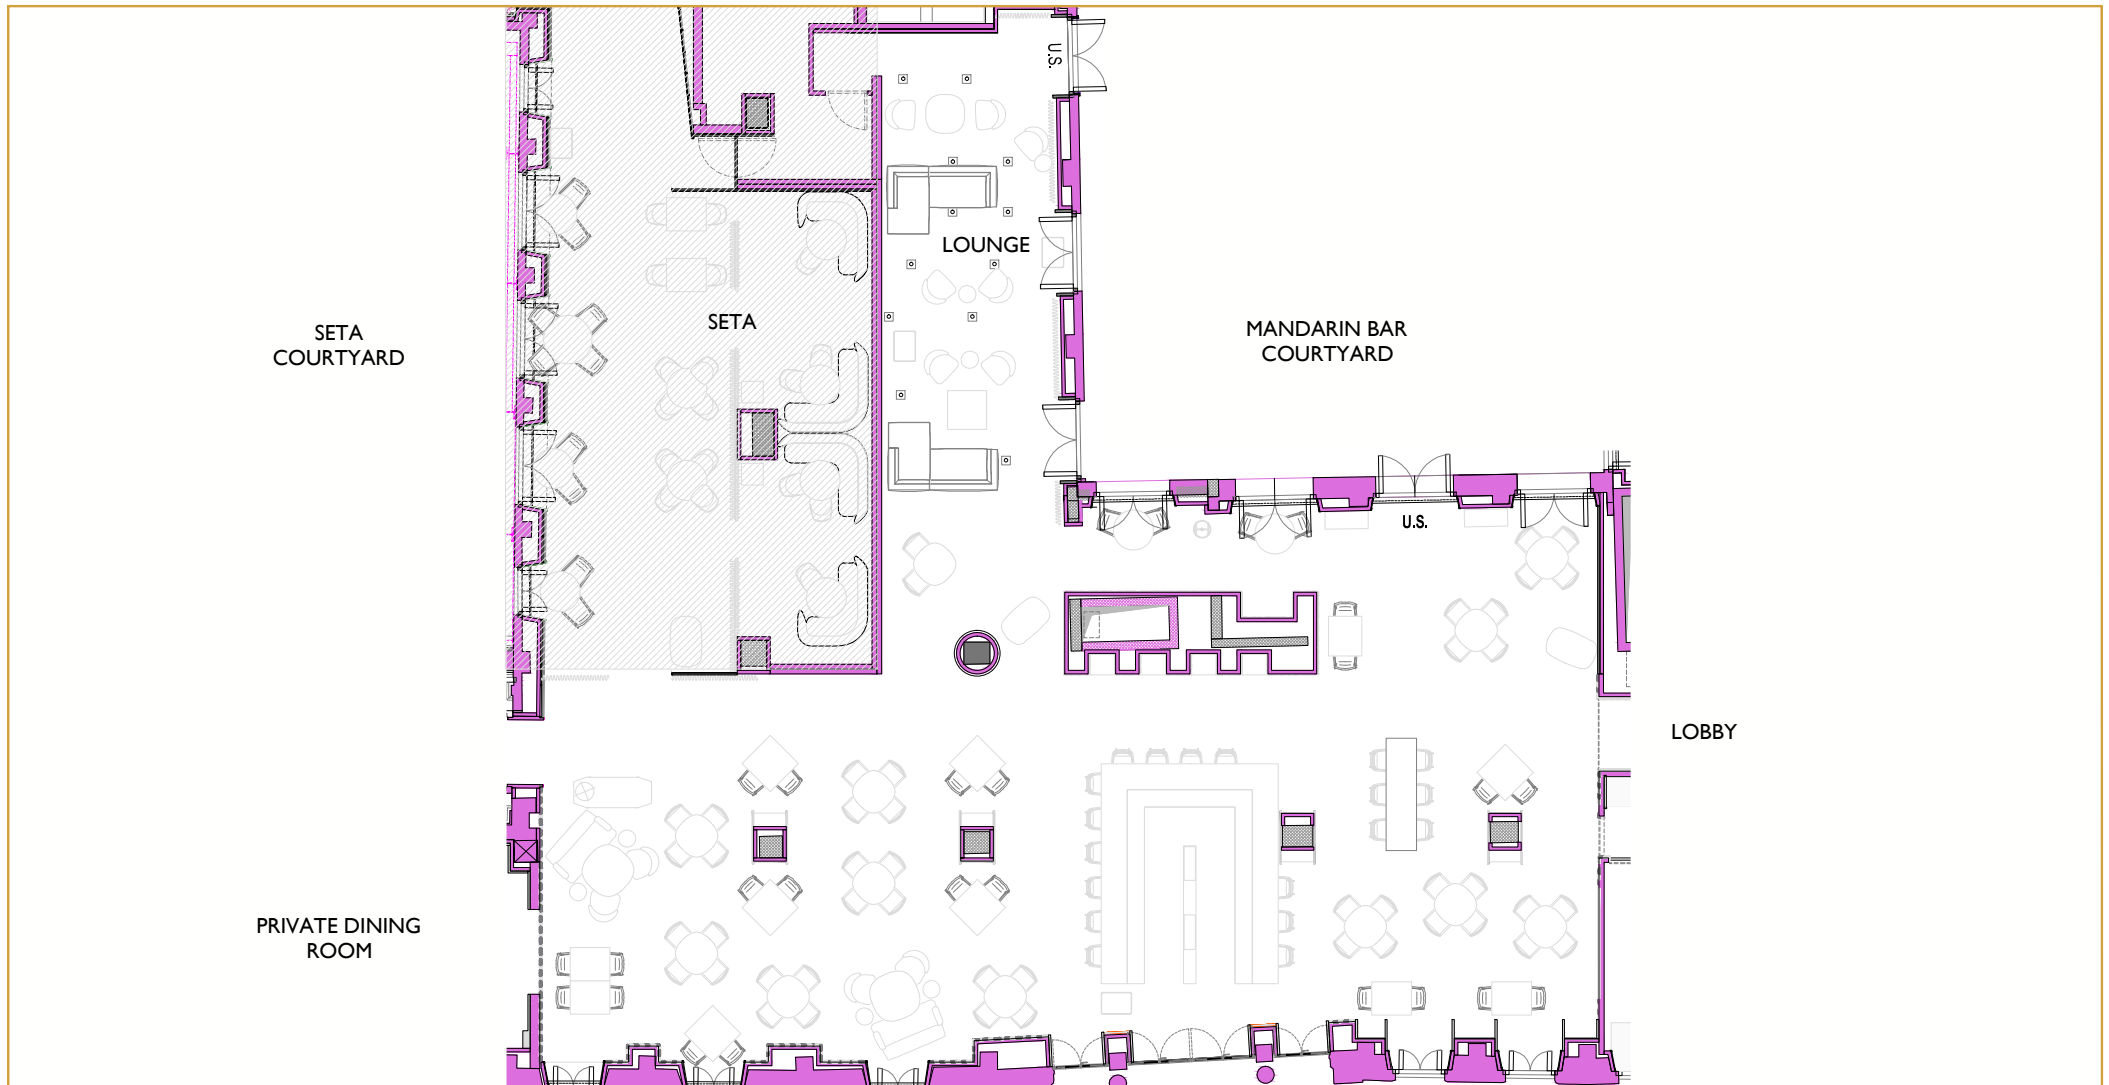

Room	Standing Cocktail
Foyer	20

Measure	Lenght		Width		Height		Size	
	M	Ft	M	Ft	M	Ft	SQM	SQM
Foyer	2.3	7	15.25	50	3.7	12	35	114

Room	Standing Cocktail	Standard
Sala Restaurant	120	67

Measure	Lenght		Width		Height		Size	
	M	Ft	M	Ft	M	Ft	SQM	SQM
Sala Restaurant	43	141	3.5	11	3.2	12	130	426

Room	Boardroom	Standing Cocktail	Standard
Private Dining Room	8	15	8

Measure	Lenght		Width		Height		Size	
	M	Ft	M	Ft	M	Ft	SQM	SQM
Private Dining Room	2.6	8	4.5	14	3.2	10	16	52

Room	Standing Cocktail	Standard
Lounge	25	15

Measure	Lenght		Width		Height		Size	
	M	Ft	M	Ft	M	Ft	SQM	SQM
Lounge	11.5	37	4.5	14	6	19	93	305

Room	Standing Cocktail	Standard
Mandarin Bar	220	60

Measure	Lenght		Width		Height		Size	
	M	Ft	M	Ft	M	Ft	SQM	SQM
Mandarin Bar	26	85	7.5	24	3.2	10	200	656

Room	Standing Cocktail	Standard	Dinner (round for 12-200 cm)
Seta Courtyard	100	36	50

Measure	Lenght		Width		Height		Size	
	M	Ft	M	Ft	M	Ft	SQM	SQM
Seta Courtyard	11.1	36	11	36	NA		125	410

Room	Standing Cocktail	Standard
Mandarin Bar Courtyard	220	38
Loggia Courtyard	20	8