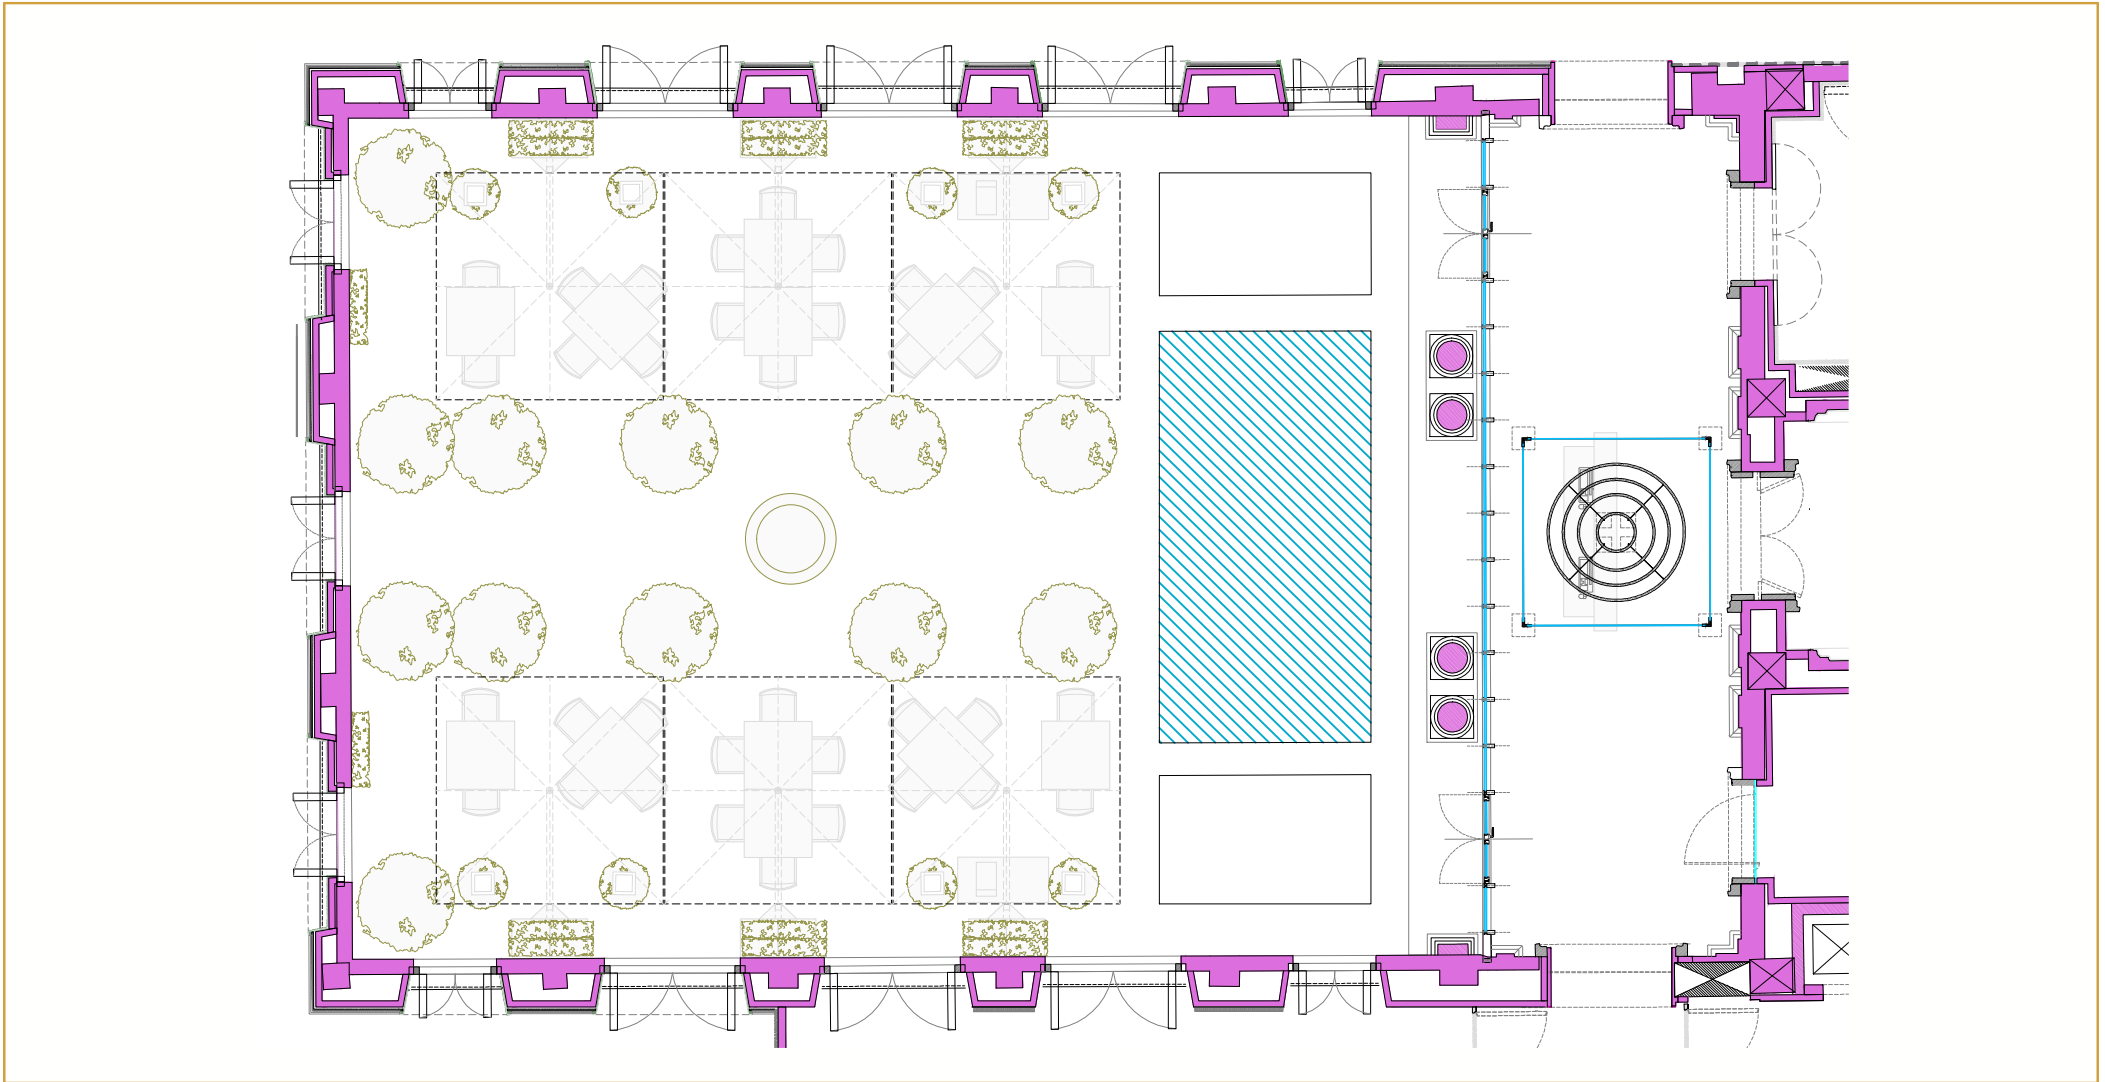

Room	Boardroom	Standing Cocktail	Standard
Private Dining Room	8	15	8

Measure	Lenght		Width		Height		Size	
	M	Ft	M	Ft	M	Ft	SQM	SQM
Private Dining Room	2.6	8	4.5	14	3.2	10	16	52

Room	Standing Cocktail	Standard
Lounge	25	15

Measure	Lenght		Width		Height		Size	
	M	Ft	M	Ft	M	Ft	SQM	SQM
Lounge	11.5	37	4.5	14	6	19	93	305

Room	Standing Cocktail	Standard
Mandarin Bar	220	60

Measure	Lenght		Width		Height		Size	
	M	Ft	M	Ft	M	Ft	SQM	SQM
Mandarin Bar	26	85	7.5	24	3.2	10	200	656

Room	Standing Cocktail	Standard	Dinner (round for 12-200 cm)
Seta Courtyard	100	36	50

Measure	Lenght		Width		Height		Size	
	M	Ft	M	Ft	M	Ft	SQM	SQM
Seta Courtyard	11.1	36	11	36	NA		125	410

Room	Standing Cocktail	Standard
Mandarin Bar Courtyard	220	38
Loggia Courtyard	20	8

Measure	Lenght		Width		Height		Size	
	M	Ft	M	Ft	M	Ft	SQM	SQFM
Mandarin Bar Courtyard	19	62	14.1	46	NA		283	780
Loggia Courtyard	4.2	13	12.1	39	4.2	13	51	167

Room	Standing Cocktail	Standard
Loggia Courtyard	20	8