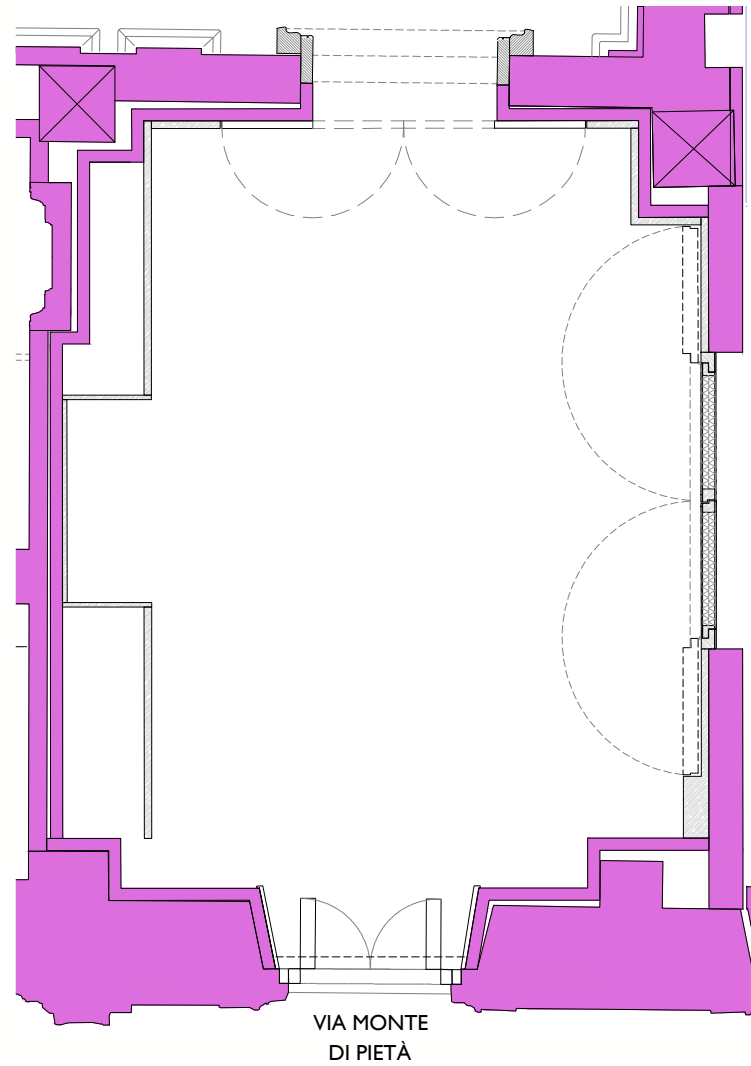

Room	Boardroom	Classroom	Teatre	Cabaret	U-Shape	Hollow Square	Standing Cocktail	Dinner (round for 12-200 cm)	Dinner (round for 6-160 cm)
Taipan B	12	10	24	8	13	16	25	12	8

Measure	Lenght		Width		Height		Size	
	M	Ft	M	Ft	M	Ft	SQM	SQM
Taipan B	6.3	20.66	4.5	14.76	3	9.84	28.3	92.84

Room	Standing Cocktail
Foyer	20

Measure	Lenght		Width		Height		Size	
	M	Ft	M	Ft	M	Ft	SQM	SQM
Foyer	2.3	7	15.25	50	3.7	12	35	114

Room	Standing Cocktail	Standard
Sala Restaurant	120	67

Measure	Lenght		Width		Height		Size	
	M	Ft	M	Ft	M	Ft	SQM	SQM
Sala Restaurant	43	141	3.5	11	3.2	12	130	426

Room	Boardroom	Standing Cocktail	Standard
Private Dining Room	8	15	8

Measure	Lenght		Width		Height		Size	
	M	Ft	M	Ft	M	Ft	SQM	SQM
Private Dining Room	2.6	8	4.5	14	3.2	10	16	52

Room	Standing Cocktail	Standard
Lounge	25	15

Measure	Lenght		Width		Height		Size	
	M	Ft	M	Ft	M	Ft	SQM	SQM
Lounge	11.5	37	4.5	14	6	19	93	305

Room	Standing Cocktail	Standard
Mandarin Bar	220	60

Measure	Lenght		Width		Height		Size	
	M	Ft	M	Ft	M	Ft	SQM	SQM
Mandarin Bar	26	85	7.5	24	3.2	10	200	656