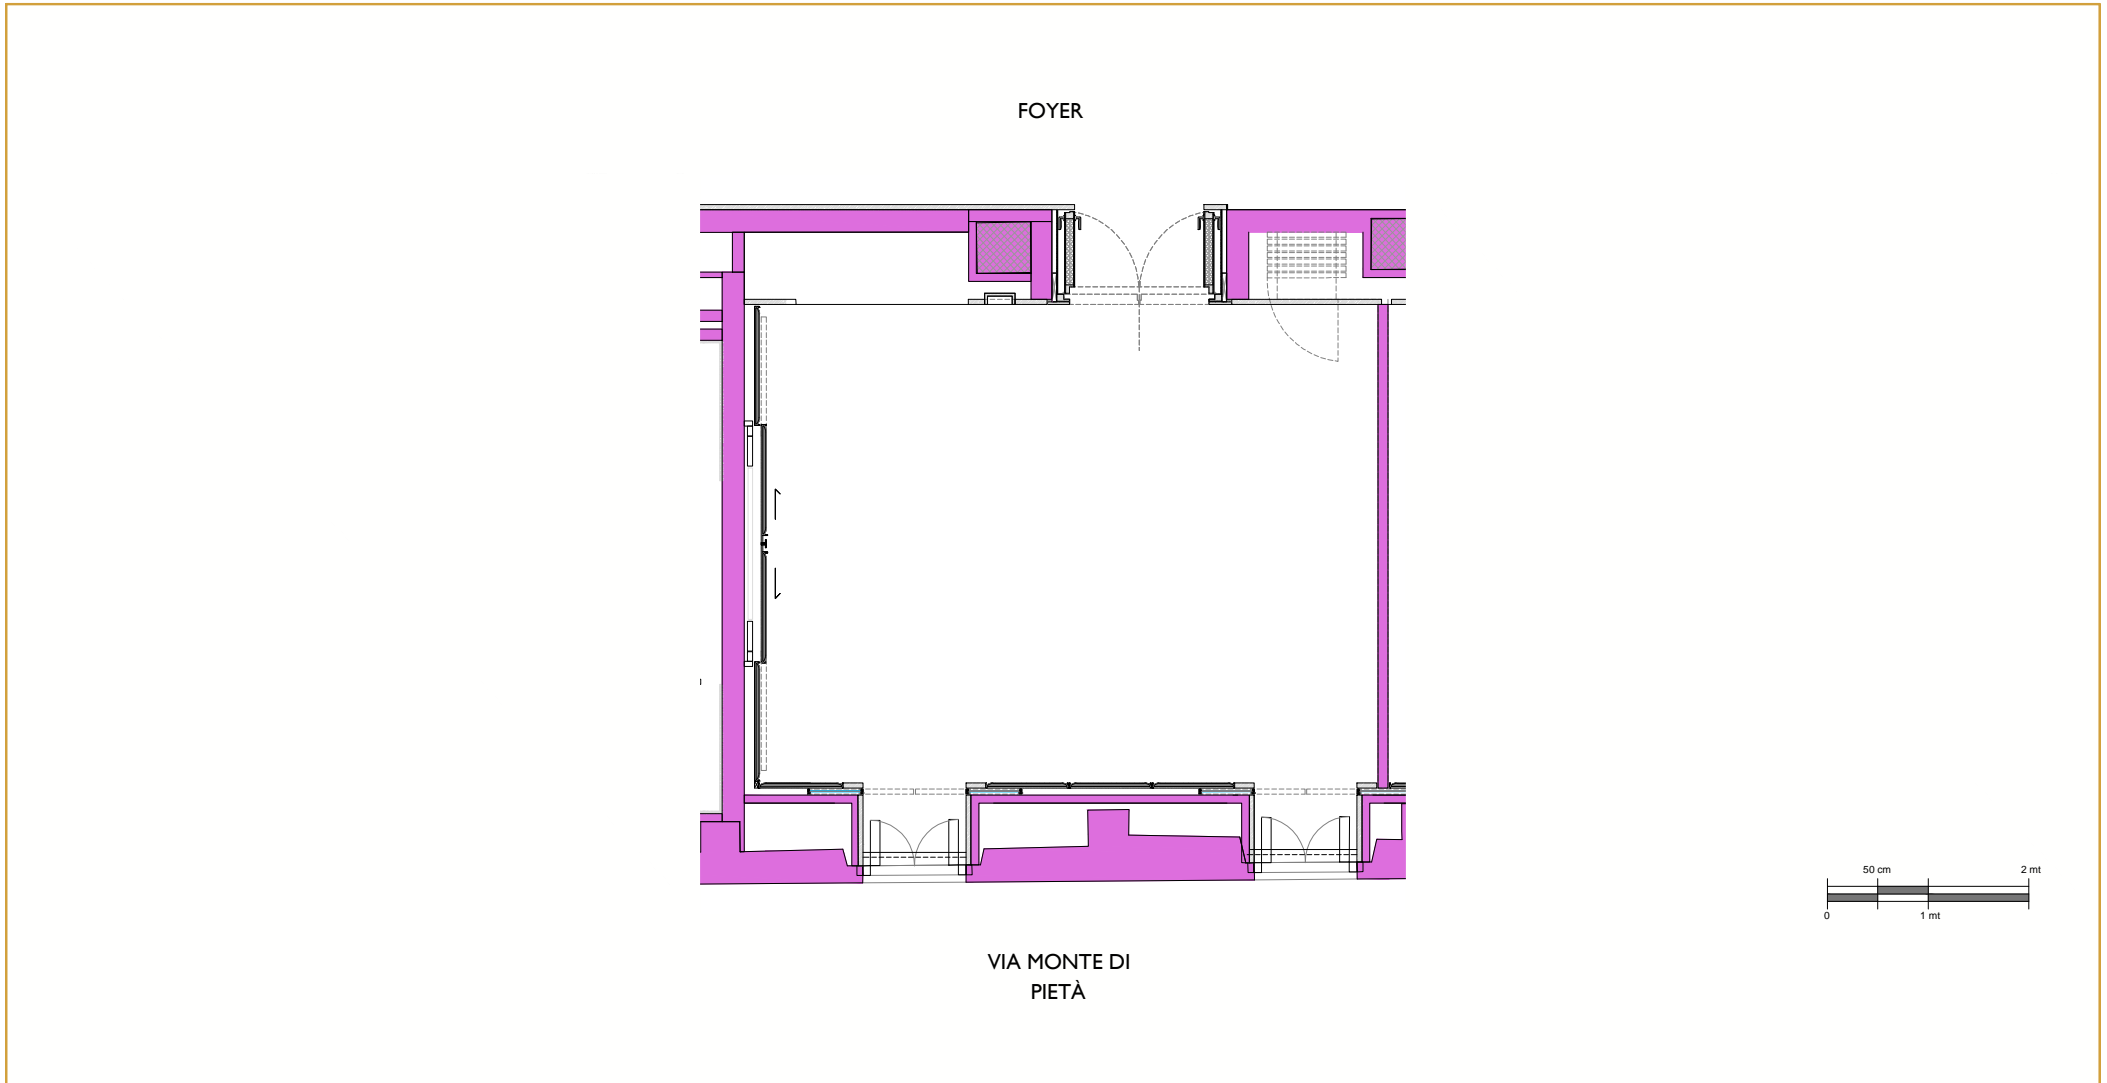

Room	Boardroom	Classroom	Teatre	Cabaret	U-Shape	Hollow Square	Standing Cocktail	Dinner (round for 12-200 cm)	Dinner (round for 6-160 cm)
Oriental A	20	20	39	14	20	24	55	24	16

Measure	Lenght		Width		Height		Size	
	M	Ft	M	Ft	M	Ft	SQM	SQM
Oriental A	8.2	26.9	6.06	19.8	3	9.84	49.7	163.05

Room	Boardroom	Classroom	Teatre	Cabaret	U-Shape	Hollow Square	Standing Cocktail	Dinner (round for 12-200 cm)	Dinner (round for 6-160 cm)
Oriental B	12	14	24	8	12	14	45	12	8

Measure	Lenght		Width		Height		Size	
	M	Ft	M	Ft	M	Ft	SQM	SQM
Oriental B	5.5	18.04	6.06	19.8	3	9.84	33.3	109.25

Room	Boardroom	Classroom	Teatre	Cabaret	U-Shape	Hollow Square	Standing Cocktail	Dinner (round for 12-200 cm)	Dinner (round for 6-160 cm)
Taipan Room	32	26	49	14	29	34	60	18	24
Taipan A	16	10	24	8	13	16	35	12	8
Taipan B	12	10	24	8	13	16	25	12	8

Room	Boardroom	Classroom	Teatre	Cabaret	U-Shape	Hollow Square	Standing Cocktail	Dinner (round for 12-200 cm)	Dinner (round for 6-160 cm)
Taipan A	16	10	24	8	13	16	35	12	8

Measure	Lenght		Width		Height		Size	
	M	Ft	M	Ft	M	Ft	SQM	SQM
Taipan A	6.3	20.66	4.5	14.76	3	9.84	28.3	92.84