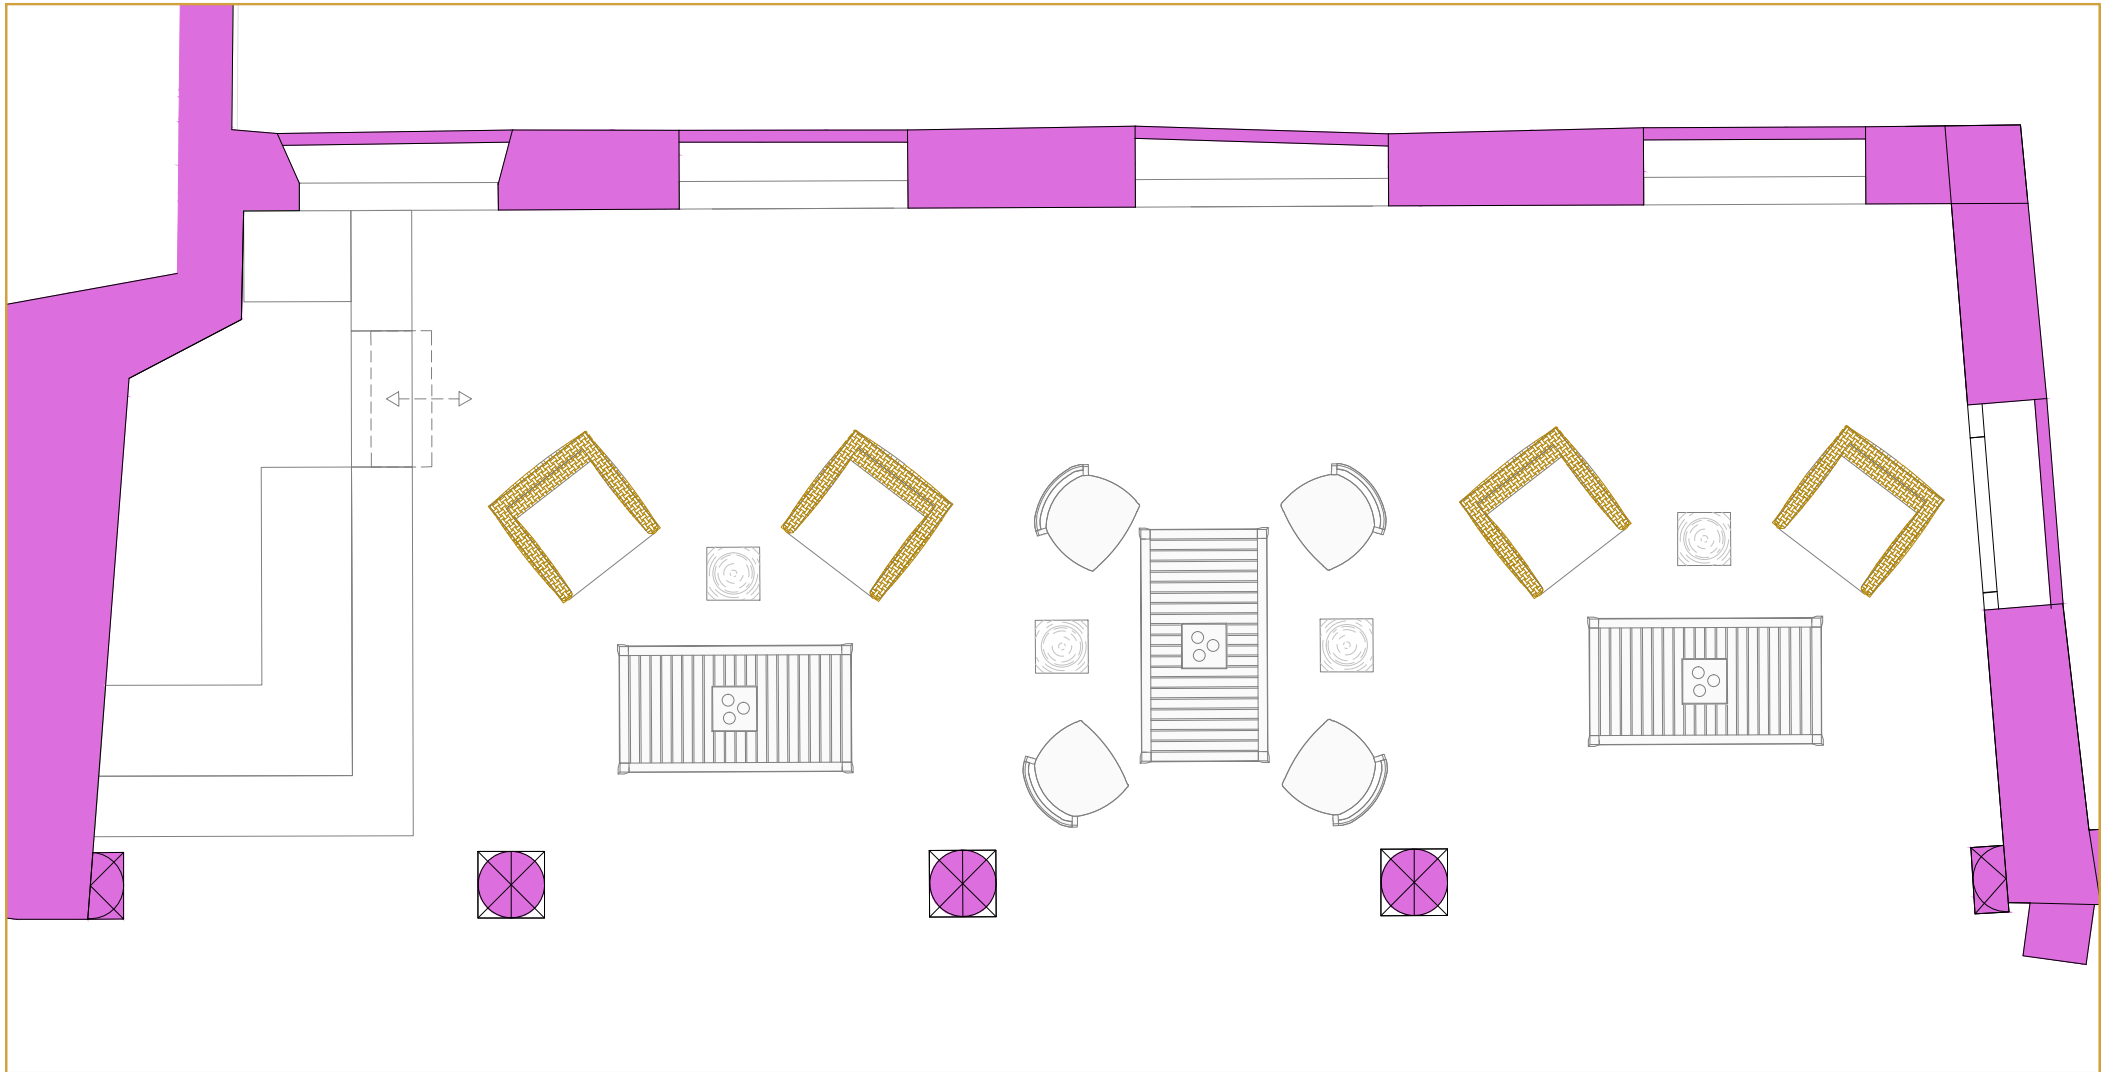

Room	Boardroom	Standing Cocktail	Standard
Private Dining Room	8	15	8

Measure	Lenght		Width		Height		Size	
	M	Ft	M	Ft	M	Ft	SQM	SQM
Private Dining Room	2.6	8	4.5	14	3.2	10	16	52

Room	Standing Cocktail	Standard
Lounge	25	15

Measure	Lenght		Width		Height		Size	
	M	Ft	M	Ft	M	Ft	SQM	SQM
Lounge	11.5	37	4.5	14	6	19	93	305

Room	Standing Cocktail	Standard
Mandarin Bar	220	60

Measure	Lenght		Width		Height		Size	
	M	Ft	M	Ft	M	Ft	SQM	SQM
Mandarin Bar	26	85	7.5	24	3.2	10	200	656

Room	Standing Cocktail	Standard	Dinner (round for 12-200 cm)
Seta Courtyard	100	36	50

Measure	Lenght		Width		Height		Size	
	M	Ft	M	Ft	M	Ft	SQM	SQM
Seta Courtyard	11.1	36	11	36	NA		125	410

Room	Standing Cocktail	Standard
Mandarin Bar Courtyard	220	38
Loggia Courtyard	20	8

Measure	Lenght		Width		Height		Size	
	M	Ft	M	Ft	M	Ft	SQM	SQFM
Mandarin Bar Courtyard	19	62	14.1	46	NA		283	780
Loggia Courtyard	4.2	13	12.1	39	4.2	13	51	167

Room	Standing Cocktail	Standard
Loggia Courtyard	20	8