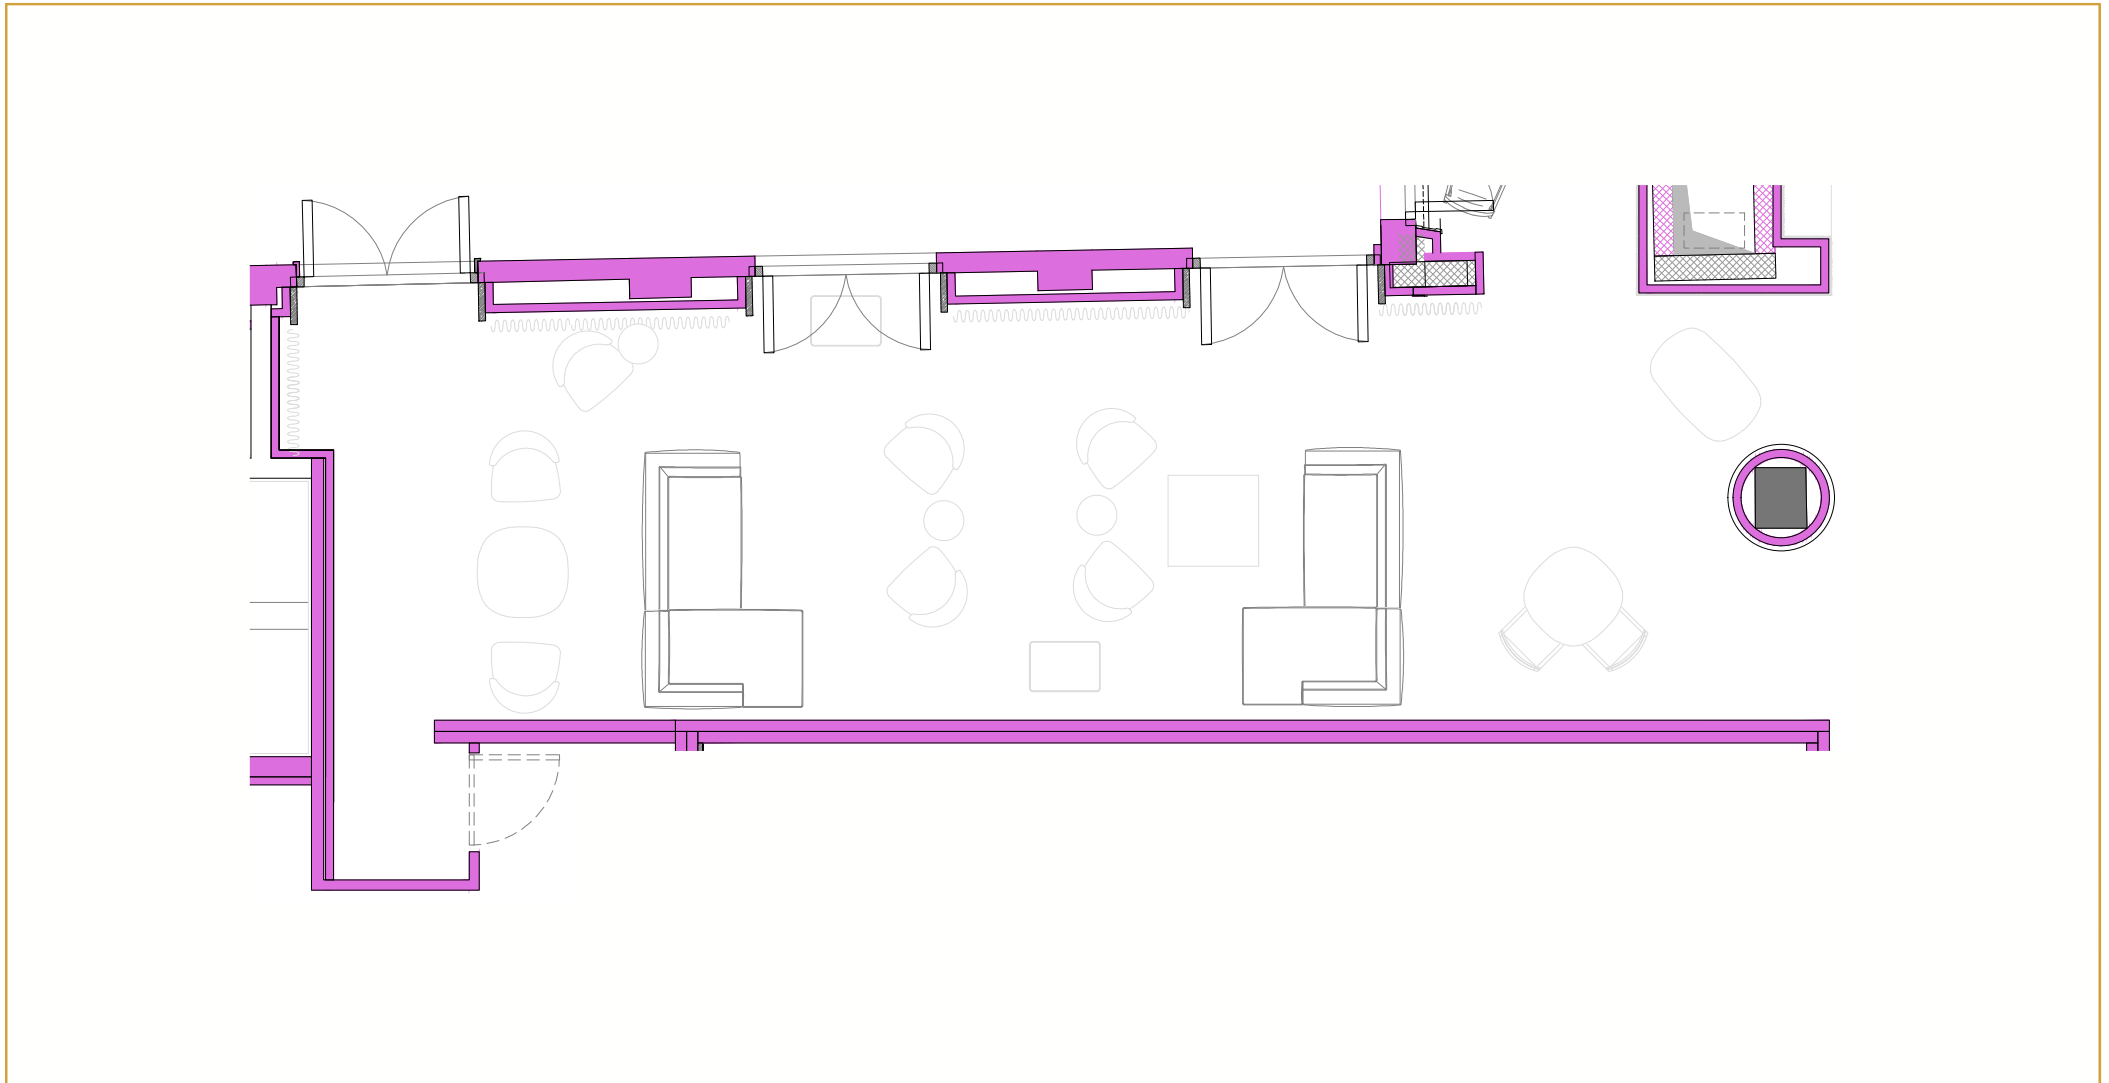

Room	Boardroom	Classroom	Teatre	Cabaret	U-Shape	Hollow Square	Standing Cocktail	Dinner (round for 12-200 cm)	Dinner (round for 6-160 cm)
Taipan B	12	10	24	8	13	16	25	12	8

Measure	Lenght		Width		Height		Size	
	M	Ft	M	Ft	M	Ft	SQM	SQM
Taipan B	6.3	20.66	4.5	14.76	3	9.84	28.3	92.84

Room	Standing Cocktail
Foyer	20

Measure	Lenght		Width		Height		Size	
	M	Ft	M	Ft	M	Ft	SQM	SQM
Foyer	2.3	7	15.25	50	3.7	12	35	114

Room	Standing Cocktail	Standard
Sala Restaurant	120	67

Measure	Lenght		Width		Height		Size	
	M	Ft	M	Ft	M	Ft	SQM	SQM
Sala Restaurant	43	141	3.5	11	3.2	12	130	426

Room	Boardroom	Standing Cocktail	Standard
Private Dining Room	8	15	8

Measure	Lenght		Width		Height		Size	
	M	Ft	M	Ft	M	Ft	SQM	SQM
Private Dining Room	2.6	8	4.5	14	3.2	10	16	52

Room	Standing Cocktail	Standard
Lounge	25	15

Measure	Lenght		Width		Height		Size	
	M	Ft	M	Ft	M	Ft	SQM	SQM
Lounge	11.5	37	4.5	14	6	19	93	305

Room	Standing Cocktail	Standard
Mandarin Bar	220	60

Measure	Lenght		Width		Height		Size	
	M	Ft	M	Ft	M	Ft	SQM	SQM
Mandarin Bar	26	85	7.5	24	3.2	10	200	656