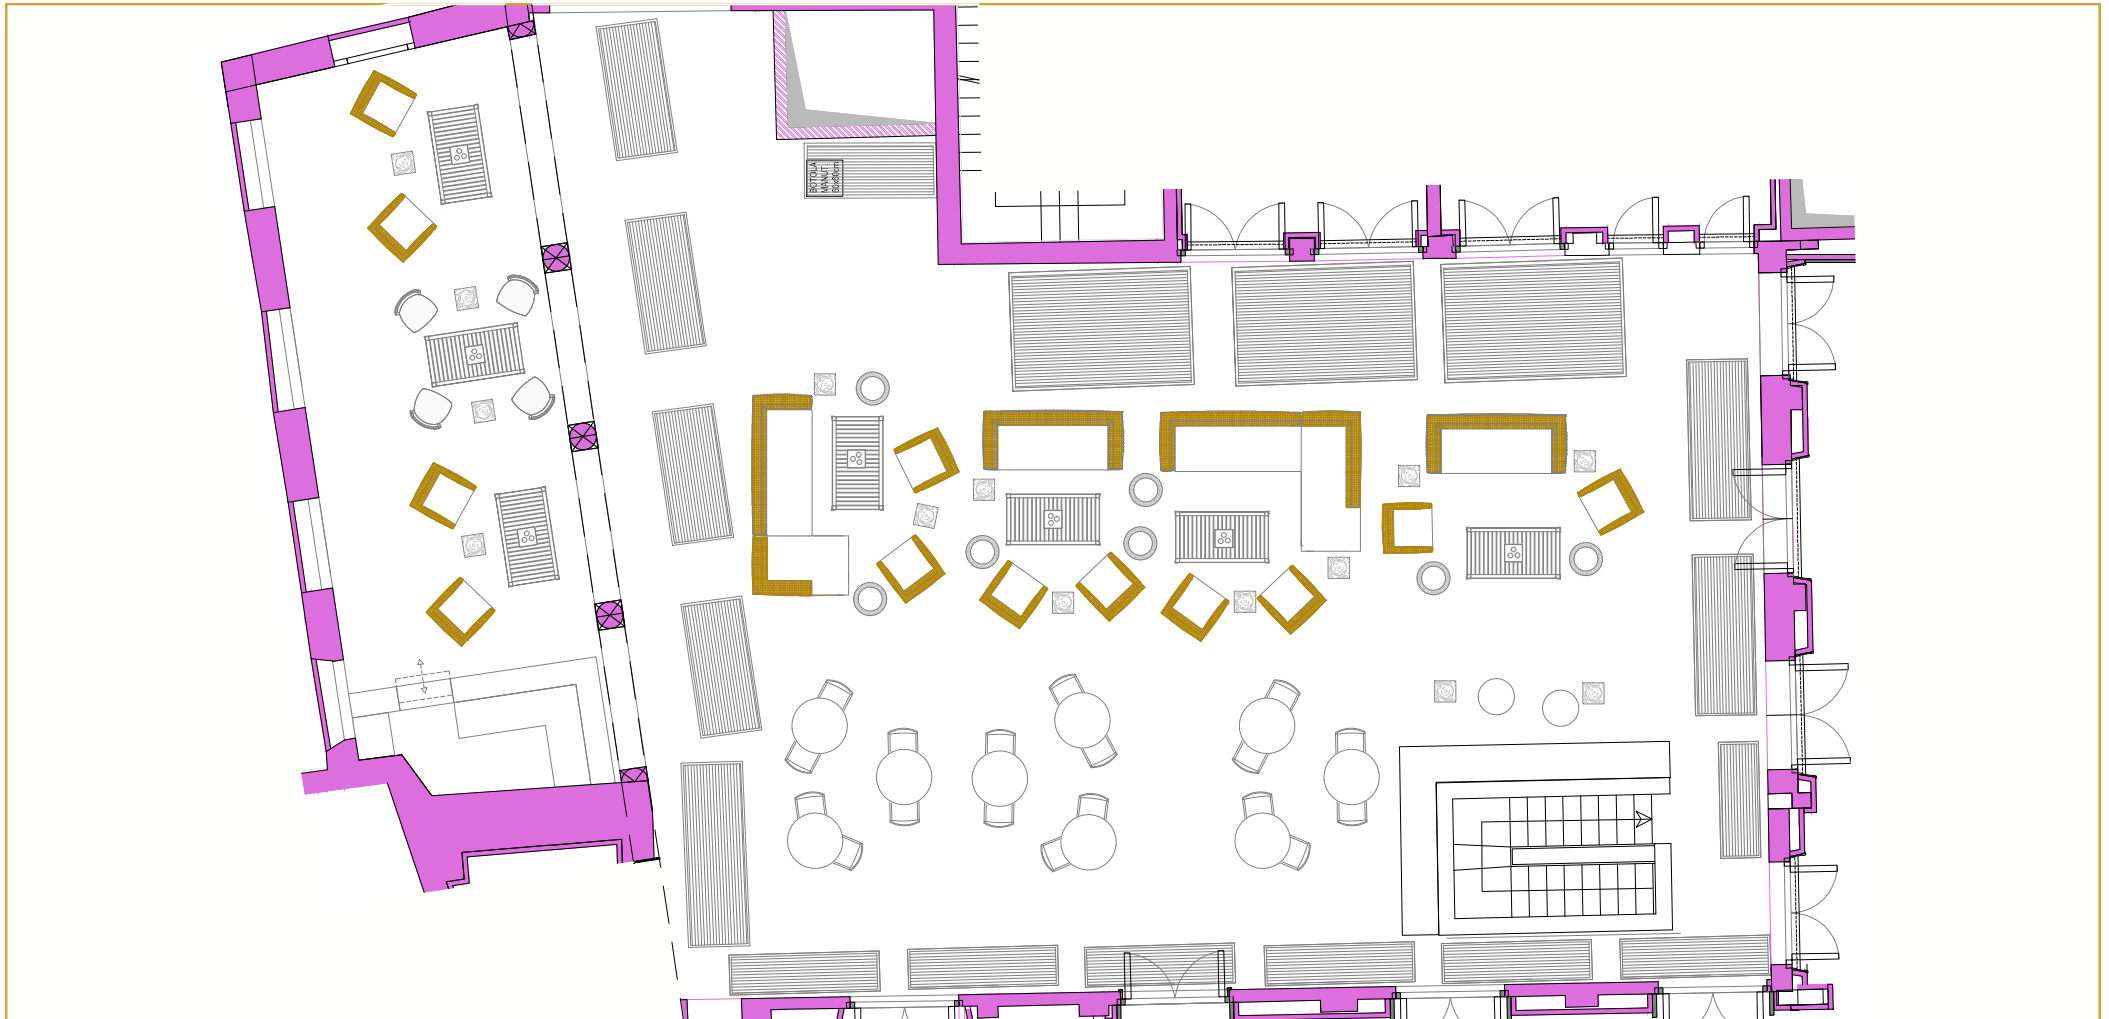

Room	Boardroom	Standing Cocktail	Standard
Private Dining Room	8	15	8

Measure	Lenght		Width		Height		Size	
	M	Ft	M	Ft	M	Ft	SQM	SQM
Private Dining Room	2.6	8	4.5	14	3.2	10	16	52

Room	Standing Cocktail	Standard
Lounge	25	15

Measure	Lenght		Width		Height		Size	
	M	Ft	M	Ft	M	Ft	SQM	SQM
Lounge	11.5	37	4.5	14	6	19	93	305

Room	Standing Cocktail	Standard
Mandarin Bar	220	60

Measure	Lenght		Width		Height		Size	
	M	Ft	M	Ft	M	Ft	SQM	SQM
Mandarin Bar	26	85	7.5	24	3.2	10	200	656

Room	Standing Cocktail	Standard	Dinner (round for 12-200 cm)
Seta Courtyard	100	36	50

Measure	Lenght		Width		Height		Size	
	M	Ft	M	Ft	M	Ft	SQM	SQM
Seta Courtyard	11.1	36	11	36	NA		125	410

Room	Standing Cocktail	Standard
Mandarin Bar Courtyard	220	38
Loggia Courtyard	20	8

Measure	Lenght		Width		Height		Size	
	M	Ft	M	Ft	M	Ft	SQM	SQFM
Mandarin Bar Courtyard	19	62	14.1	46	NA		283	780
Loggia Courtyard	4.2	13	12.1	39	4.2	13	51	167

Room	Standing Cocktail	Standard
Loggia Courtyard	20	8