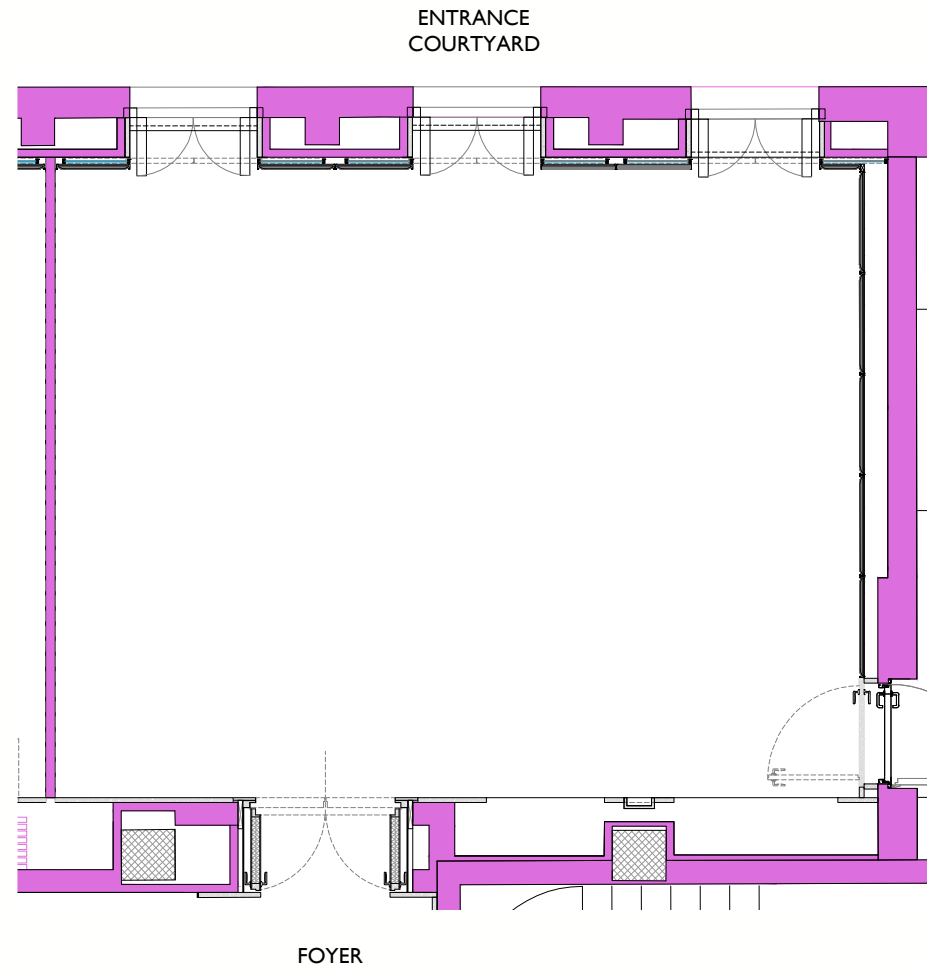

Room	Boardroom	Classroom	Teatre	Cabaret	U-Shape	Hollow Square	Standing Cocktail	Dinner (round for 12-200 cm)	Dinner (round for 6-160 cm)
Oriental Room	36	38	74	26	36	40	90	48	48
Oriental A	20	20	39	14	20	24	55	24	16
Oriental B	12	14	24	8	12	14	45	12	8

Measure	Lenght		Width		Height		Size	
	M	Ft	M	Ft	M	Ft	SQM	SQM
Oriental Room	13.9	45.6	6.06	19.8	3	9.84	84.3	276.57
Oriental A	8.2	26.9	6.06	19.8	3	9.84	49.7	163.05
Oriental B	5.5	18.04	6.06	19.8	3	9.84	33.3	109.25

Room	Boardroom	Classroom	Teatre	Cabaret	U-Shape	Hollow Square	Standing Cocktail	Dinner (round for 12-200 cm)	Dinner (round for 6-160 cm)
Oriental A	20	20	39	14	20	24	55	24	16

Measure	Lenght		Width		Height		Size	
	M	Ft	M	Ft	M	Ft	SQM	SQM
Oriental A	8.2	26.9	6.06	19.8	3	9.84	49.7	163.05

Room	Boardroom	Classroom	Teatre	Cabaret	U-Shape	Hollow Square	Standing Cocktail	Dinner (round for 12-200 cm)	Dinner (round for 6-160 cm)
Oriental B	12	14	24	8	12	14	45	12	8

Measure	Lenght		Width		Height		Size	
	M	Ft	M	Ft	M	Ft	SQM	SQM
Oriental B	5.5	18.04	6.06	19.8	3	9.84	33.3	109.25