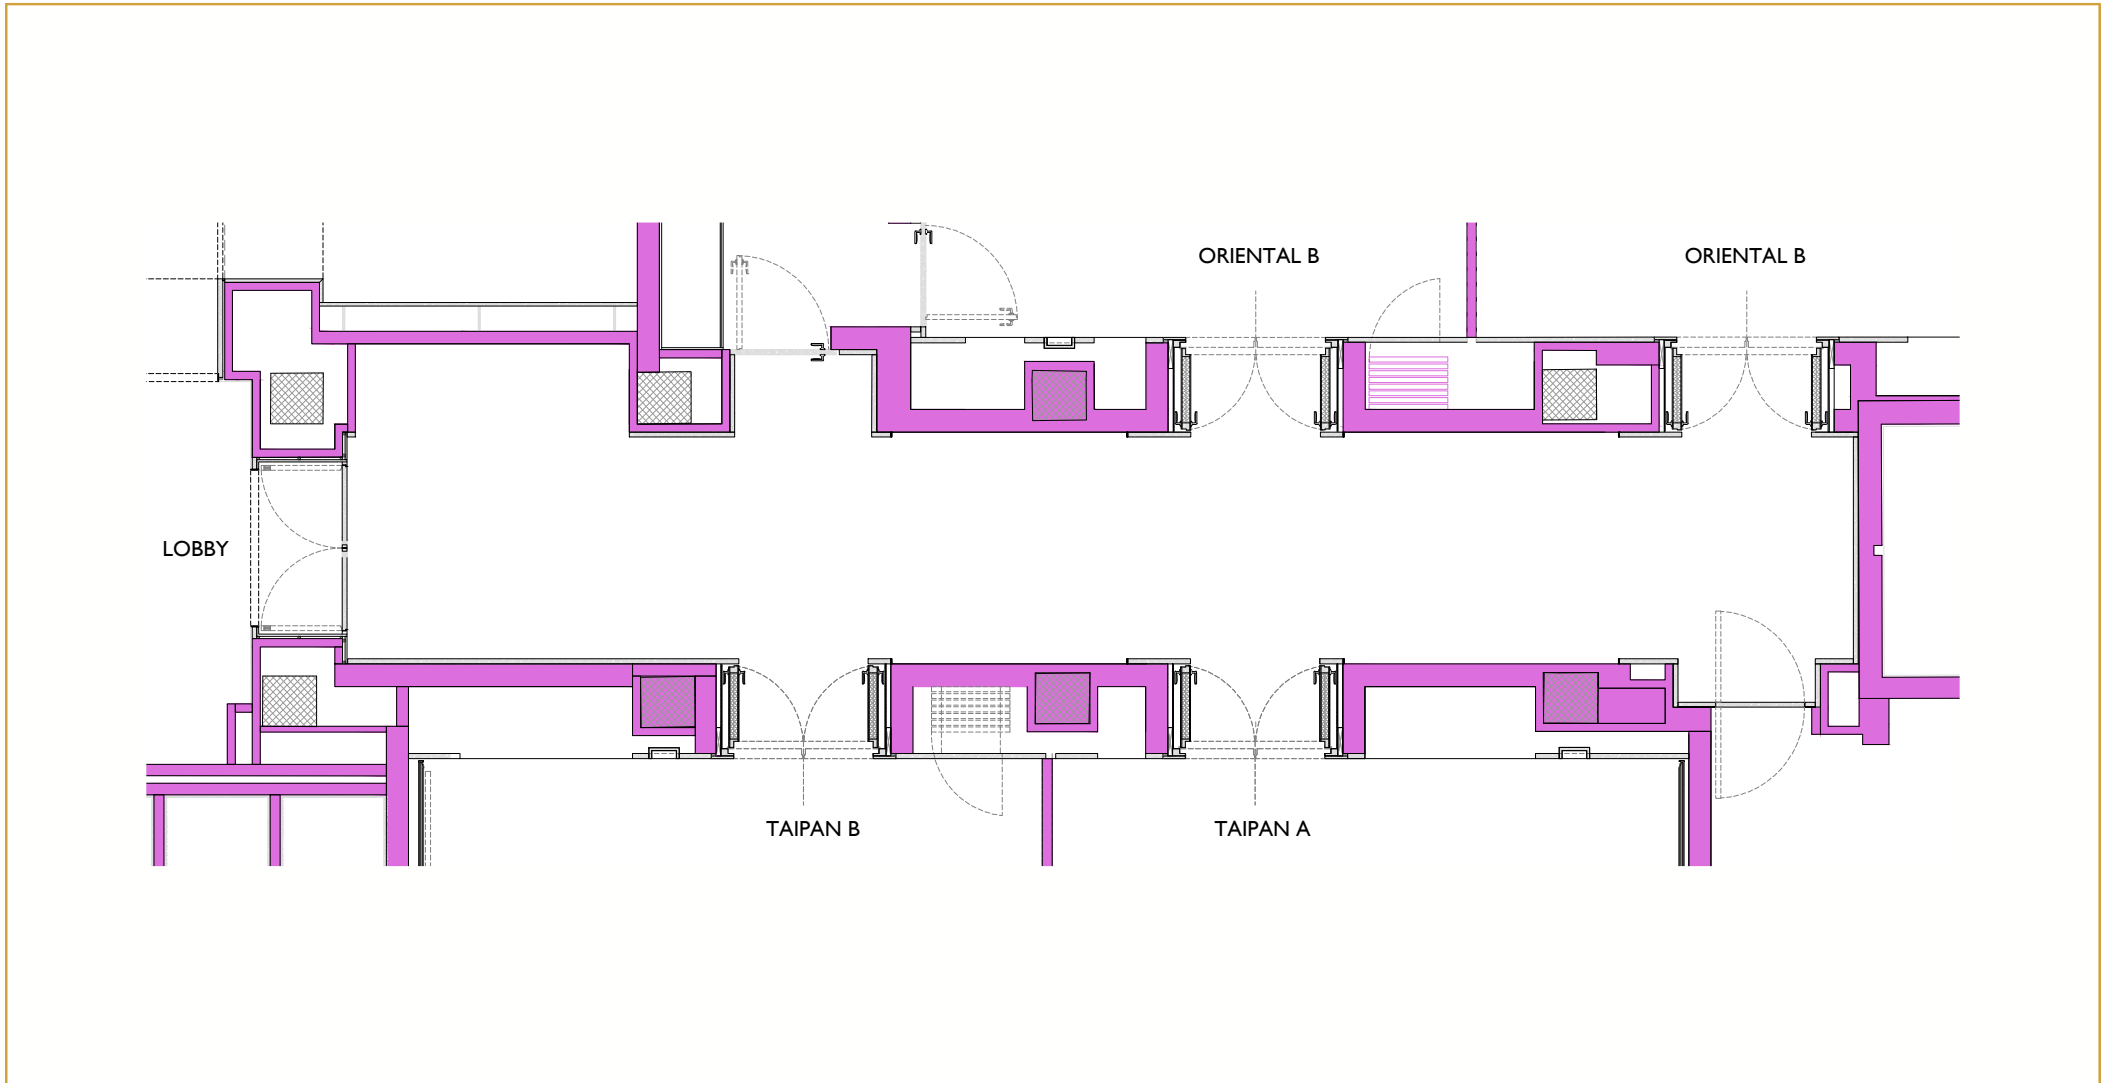

Room	Boardroom	Classroom	Teatre	Cabaret	U-Shape	Hollow Square	Standing Cocktail	Dinner (round for 12-200 cm)	Dinner (round for 6-160 cm)
Taipan Room	32	26	49	14	29	34	60	18	24
Taipan A	16	10	24	8	13	16	35	12	8
Taipan B	12	10	24	8	13	16	25	12	8

Measure	Lenght		Width		Height		Size	
	M	Ft	M	Ft	M	Ft	SQM	SQM
Taipan Room	12.7	41.66	4.5	14.76	3	9.84	58	190.28
Taipan A	6.3	20.66	4.5	14.76	3	9.84	28.3	92.84
Taipan B	6.3	20.66	4.5	14.76	3	9.84	28.3	92.84

Room	Boardroom	Classroom	Teatre	Cabaret	U-Shape	Hollow Square	Standing Cocktail	Dinner (round for 12-200 cm)	Dinner (round for 6-160 cm)
Taipan A	16	10	24	8	13	16	35	12	8

Measure	Lenght		Width		Height		Size	
	M	Ft	M	Ft	M	Ft	SQM	SQM
Taipan A	6.3	20.66	4.5	14.76	3	9.84	28.3	92.84

Room	Boardroom	Classroom	Teatre	Cabaret	U-Shape	Hollow Square	Standing Cocktail	Dinner (round for 12-200 cm)	Dinner (round for 6-160 cm)
Taipan B	12	10	24	8	13	16	25	12	8

Measure	Lenght		Width		Height		Size	
	M	Ft	M	Ft	M	Ft	SQM	SQM
Taipan B	6.3	20.66	4.5	14.76	3	9.84	28.3	92.84