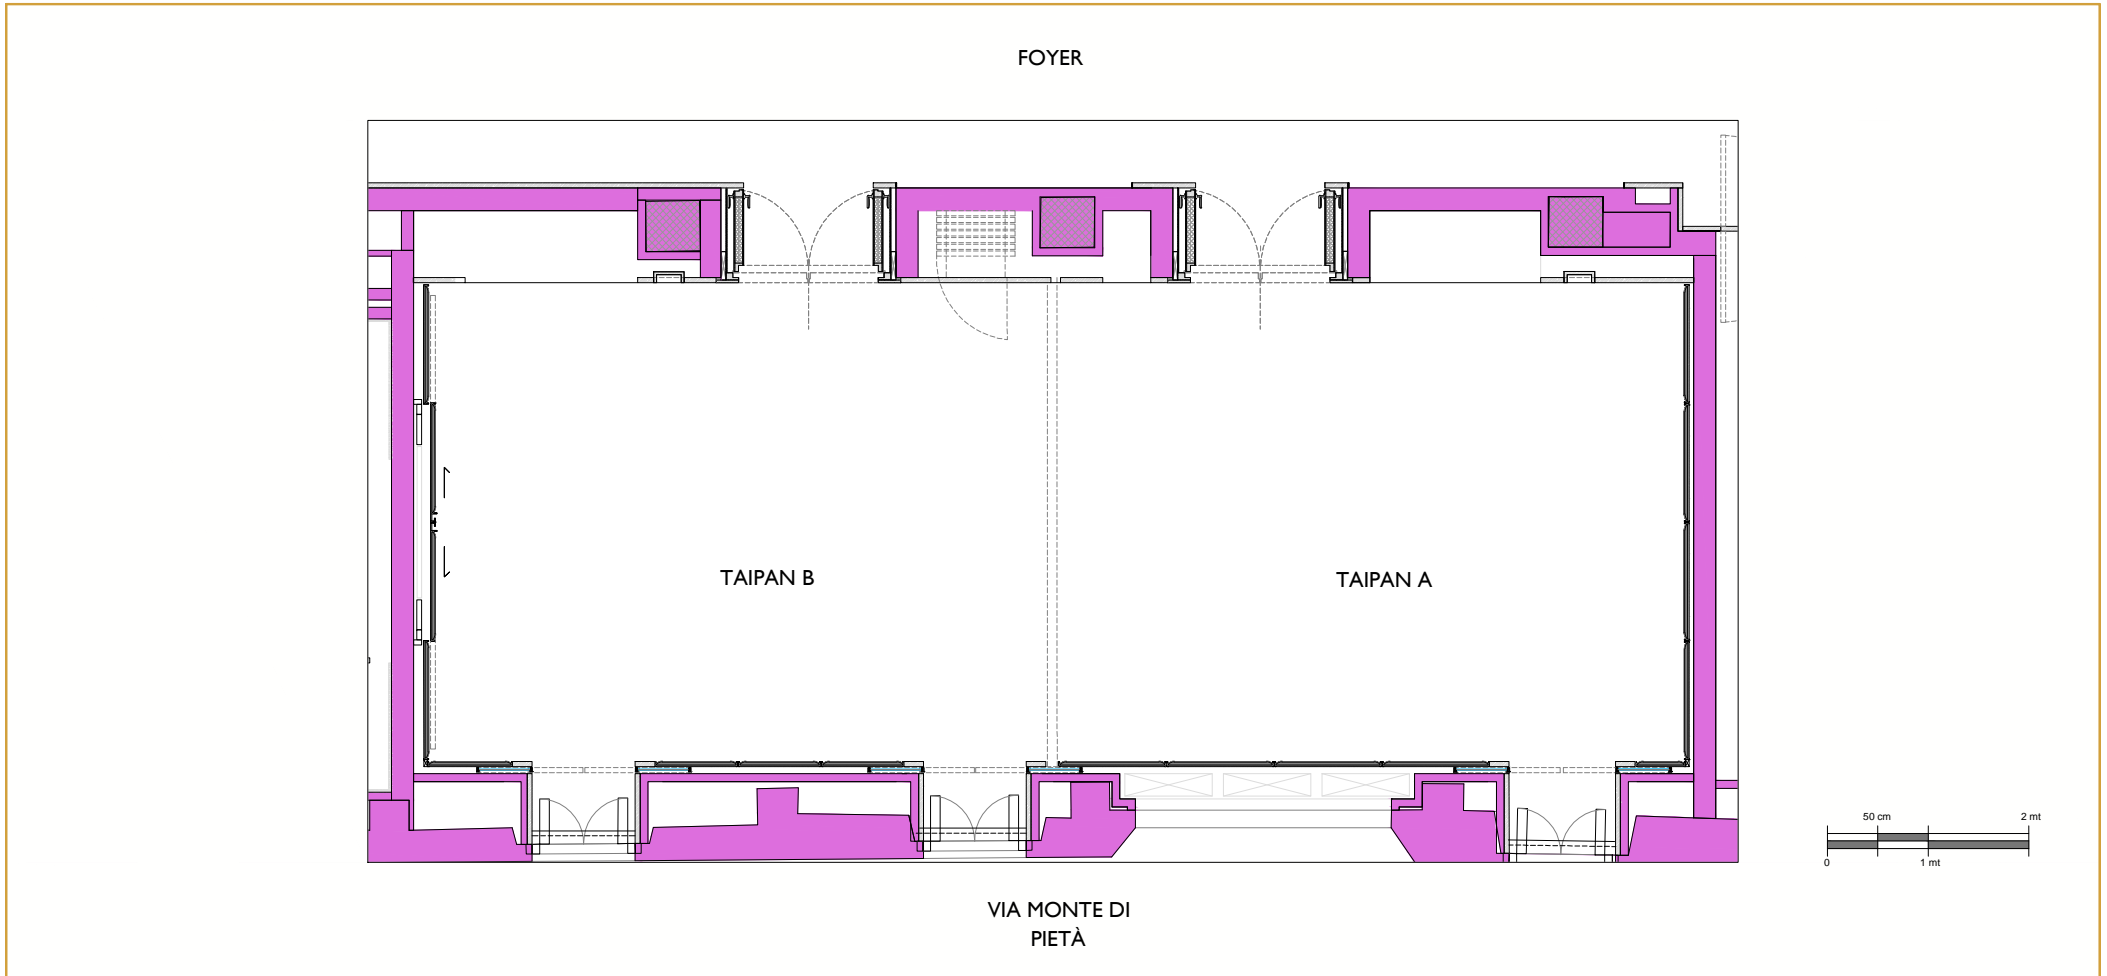

Measure	Lenght		Width		Height		Size	
	M	Ft	M	Ft	M	Ft	SQM	SQM
Oriental Room	13.9	45.6	6.06	19.8	3	9.84	84.3	276.57
Oriental A	8.2	26.9	6.06	19.8	3	9.84	49.7	163.05
Oriental B	5.5	18.04	6.06	19.8	3	9.84	33.3	109.25

Room	Boardroom	Classroom	Teatre	Cabaret	U-Shape	Hollow Square	Standing Cocktail	Dinner (round for 12-200 cm)	Dinner (round for 6-160 cm)
Oriental A	20	20	39	14	20	24	55	24	16

Measure	Lenght		Width		Height		Size	
	M	Ft	M	Ft	M	Ft	SQM	SQM
Oriental A	8.2	26.9	6.06	19.8	3	9.84	49.7	163.05

Room	Boardroom	Classroom	Teatre	Cabaret	U-Shape	Hollow Square	Standing Cocktail	Dinner (round for 12-200 cm)	Dinner (round for 6-160 cm)
Oriental B	12	14	24	8	12	14	45	12	8

Measure	Lenght		Width		Height		Size	
	M	Ft	M	Ft	M	Ft	SQM	SQM
Oriental B	5.5	18.04	6.06	19.8	3	9.84	33.3	109.25

Room	Boardroom	Classroom	Teatre	Cabaret	U-Shape	Hollow Square	Standing Cocktail	Dinner (round for 12-200 cm)	Dinner (round for 6-160 cm)
Taipan Room	32	26	49	14	29	34	60	18	24
Taipan A	16	10	24	8	13	16	35	12	8
Taipan B	12	10	24	8	13	16	25	12	8