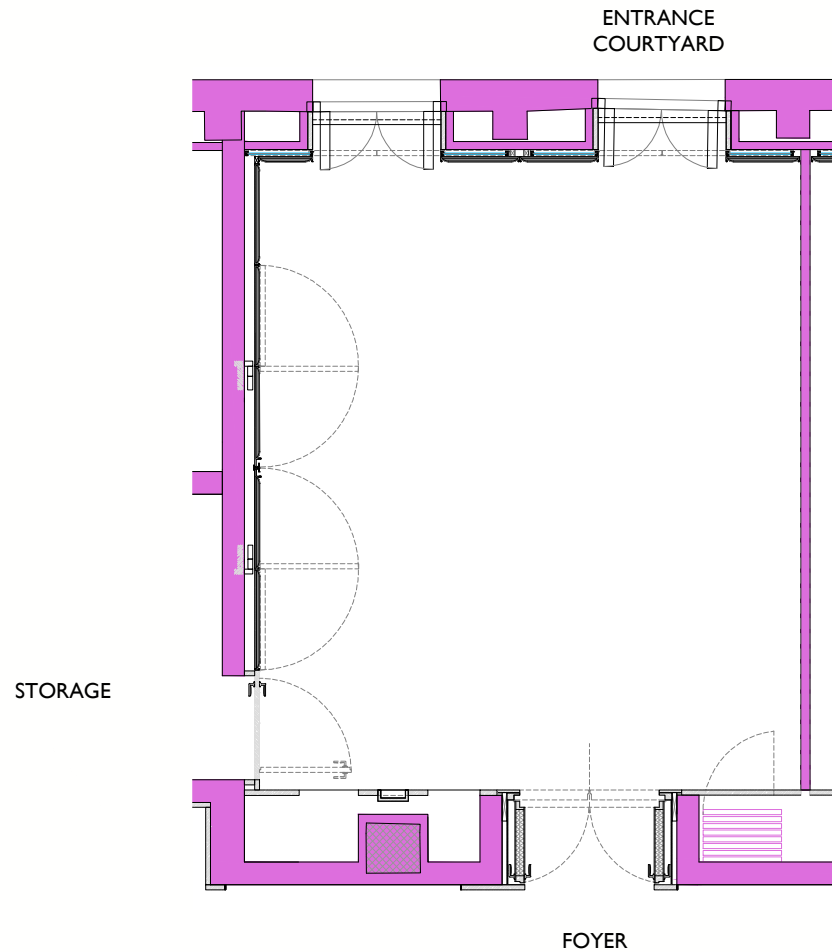

Room	Boardroom	Classroom	Teatre	Cabaret	U-Shape	Hollow Square	Standing Cocktail	Dinner (round for 12-200 cm)	Dinner (round for 6-160 cm)
Oriental Room	36	38	74	26	36	40	90	48	48
Oriental A	20	20	39	14	20	24	55	24	16
Oriental B	12	14	24	8	12	14	45	12	8

Measure	Lenght		Width		Height		Size	
	M	Ft	M	Ft	M	Ft	SQM	SQM
Oriental Room	13.9	45.6	6.06	19.8	3	9.84	84.3	276.57
Oriental A	8.2	26.9	6.06	19.8	3	9.84	49.7	163.05
Oriental B	5.5	18.04	6.06	19.8	3	9.84	33.3	109.25

Room	Boardroom	Classroom	Teatre	Cabaret	U-Shape	Hollow Square	Standing Cocktail	Dinner (round for 12-200 cm)	Dinner (round for 6-160 cm)
Oriental A	20	20	39	14	20	24	55	24	16

Measure	Lenght		Width		Height		Size	
	M	Ft	M	Ft	M	Ft	SQM	SQM
Oriental A	8.2	26.9	6.06	19.8	3	9.84	49.7	163.05

Room	Boardroom	Classroom	Teatre	Cabaret	U-Shape	Hollow Square	Standing Cocktail	Dinner (round for 12-200 cm)	Dinner (round for 6-160 cm)
Oriental B	12	14	24	8	12	14	45	12	8

Measure	Lenght		Width		Height		Size	
	M	Ft	M	Ft	M	Ft	SQM	SQM
Oriental B	5.5	18.04	6.06	19.8	3	9.84	33.3	109.25