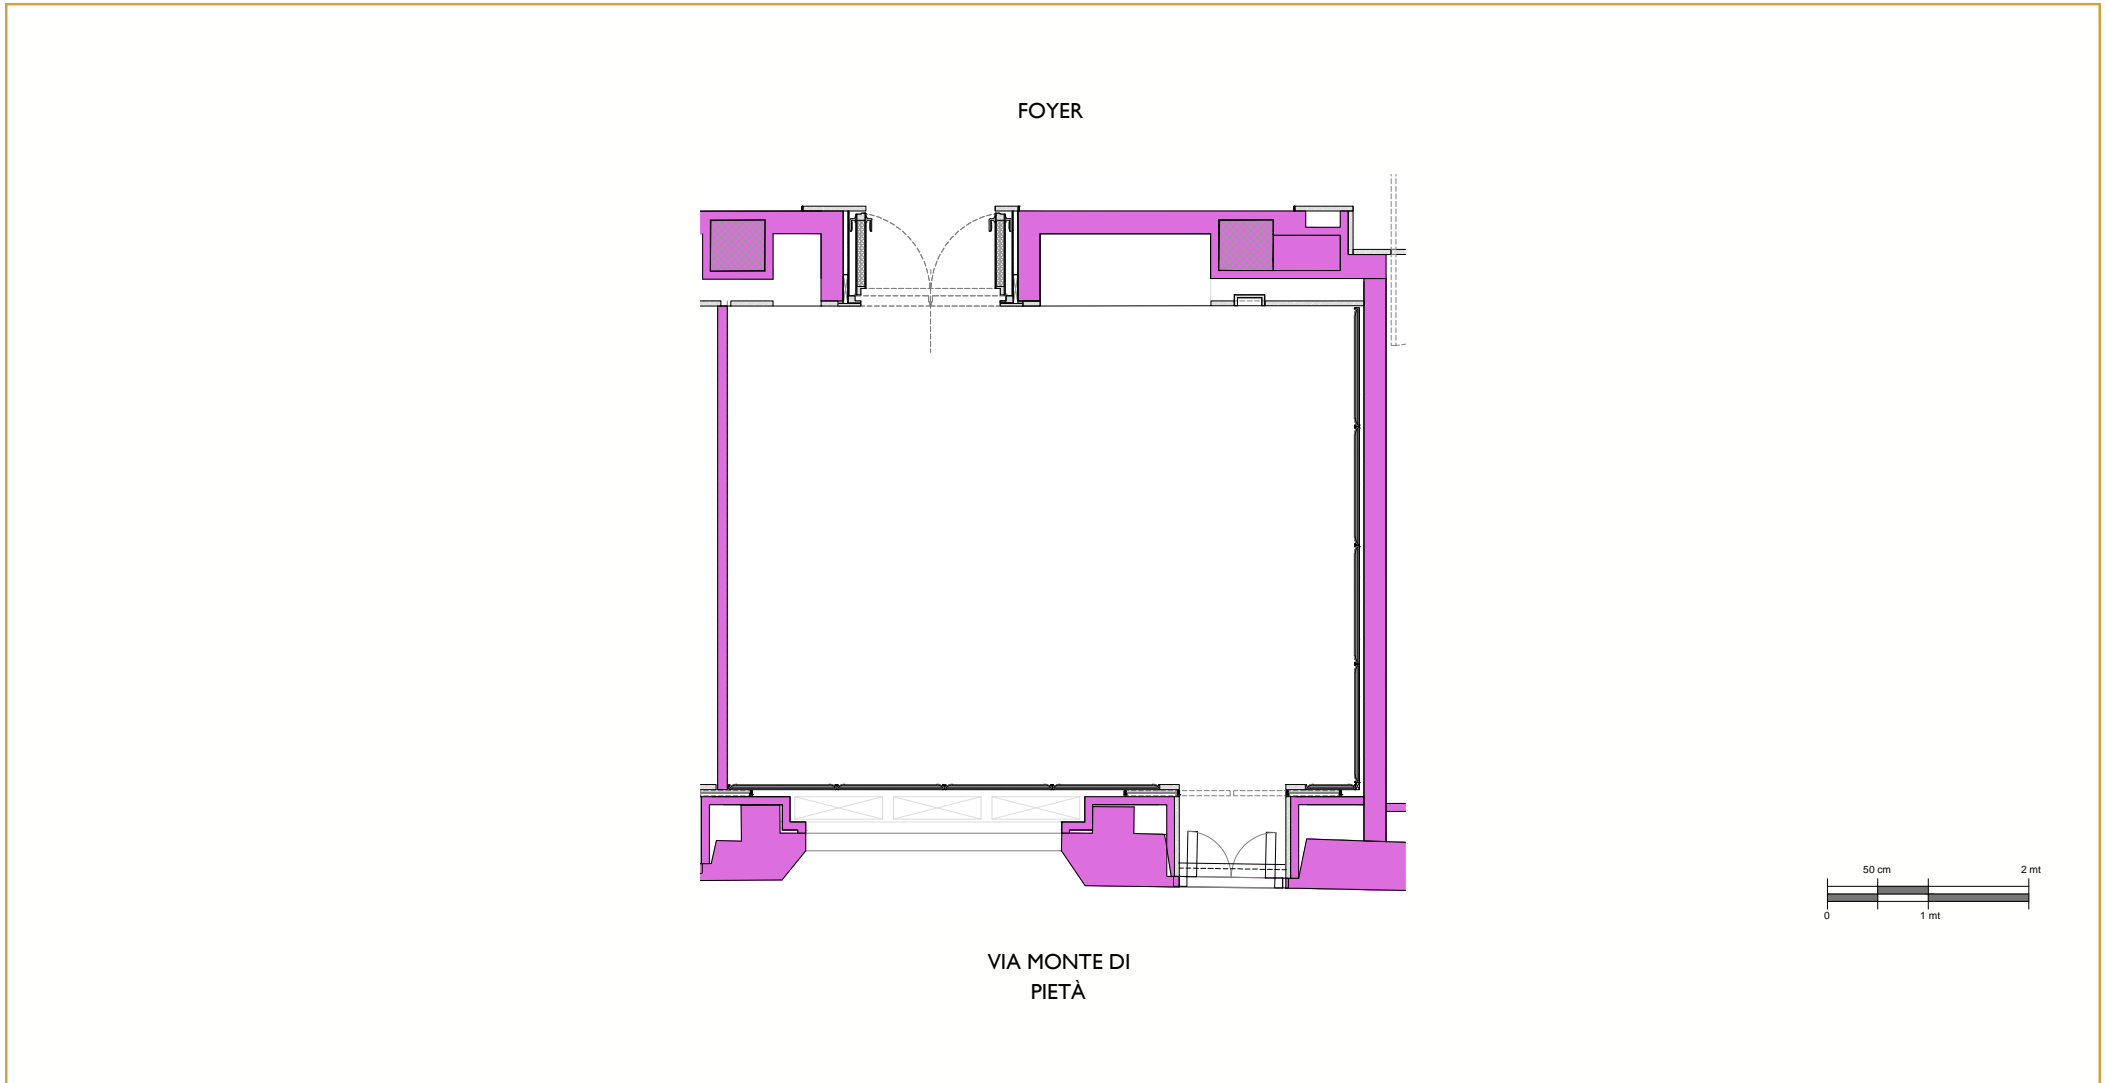

Room	Boardroom	Classroom	Teatre	Cabaret	U-Shape	Hollow Square	Standing Cocktail	Dinner (round for 12-200 cm)	Dinner (round for 6-160 cm)
Oriental A	20	20	39	14	20	24	55	24	16

Measure	Lenght		Width		Height		Size	
	M	Ft	M	Ft	M	Ft	SQM	SQM
Oriental A	8.2	26.9	6.06	19.8	3	9.84	49.7	163.05

Room	Boardroom	Classroom	Teatre	Cabaret	U-Shape	Hollow Square	Standing Cocktail	Dinner (round for 12-200 cm)	Dinner (round for 6-160 cm)
Oriental B	12	14	24	8	12	14	45	12	8

Measure	Lenght		Width		Height		Size	
	M	Ft	M	Ft	M	Ft	SQM	SQM
Oriental B	5.5	18.04	6.06	19.8	3	9.84	33.3	109.25

Room	Boardroom	Classroom	Teatre	Cabaret	U-Shape	Hollow Square	Standing Cocktail	Dinner (round for 12-200 cm)	Dinner (round for 6-160 cm)
Taipan Room	32	26	49	14	29	34	60	18	24
Taipan A	16	10	24	8	13	16	35	12	8
Taipan B	12	10	24	8	13	16	25	12	8

Room	Boardroom	Classroom	Teatre	Cabaret	U-Shape	Hollow Square	Standing Cocktail	Dinner (round for 12-200 cm)	Dinner (round for 6-160 cm)
Taipan A	16	10	24	8	13	16	35	12	8

Measure	Lenght		Width		Height		Size	
	M	Ft	M	Ft	M	Ft	SQM	SQM
Taipan A	6.3	20.66	4.5	14.76	3	9.84	28.3	92.84