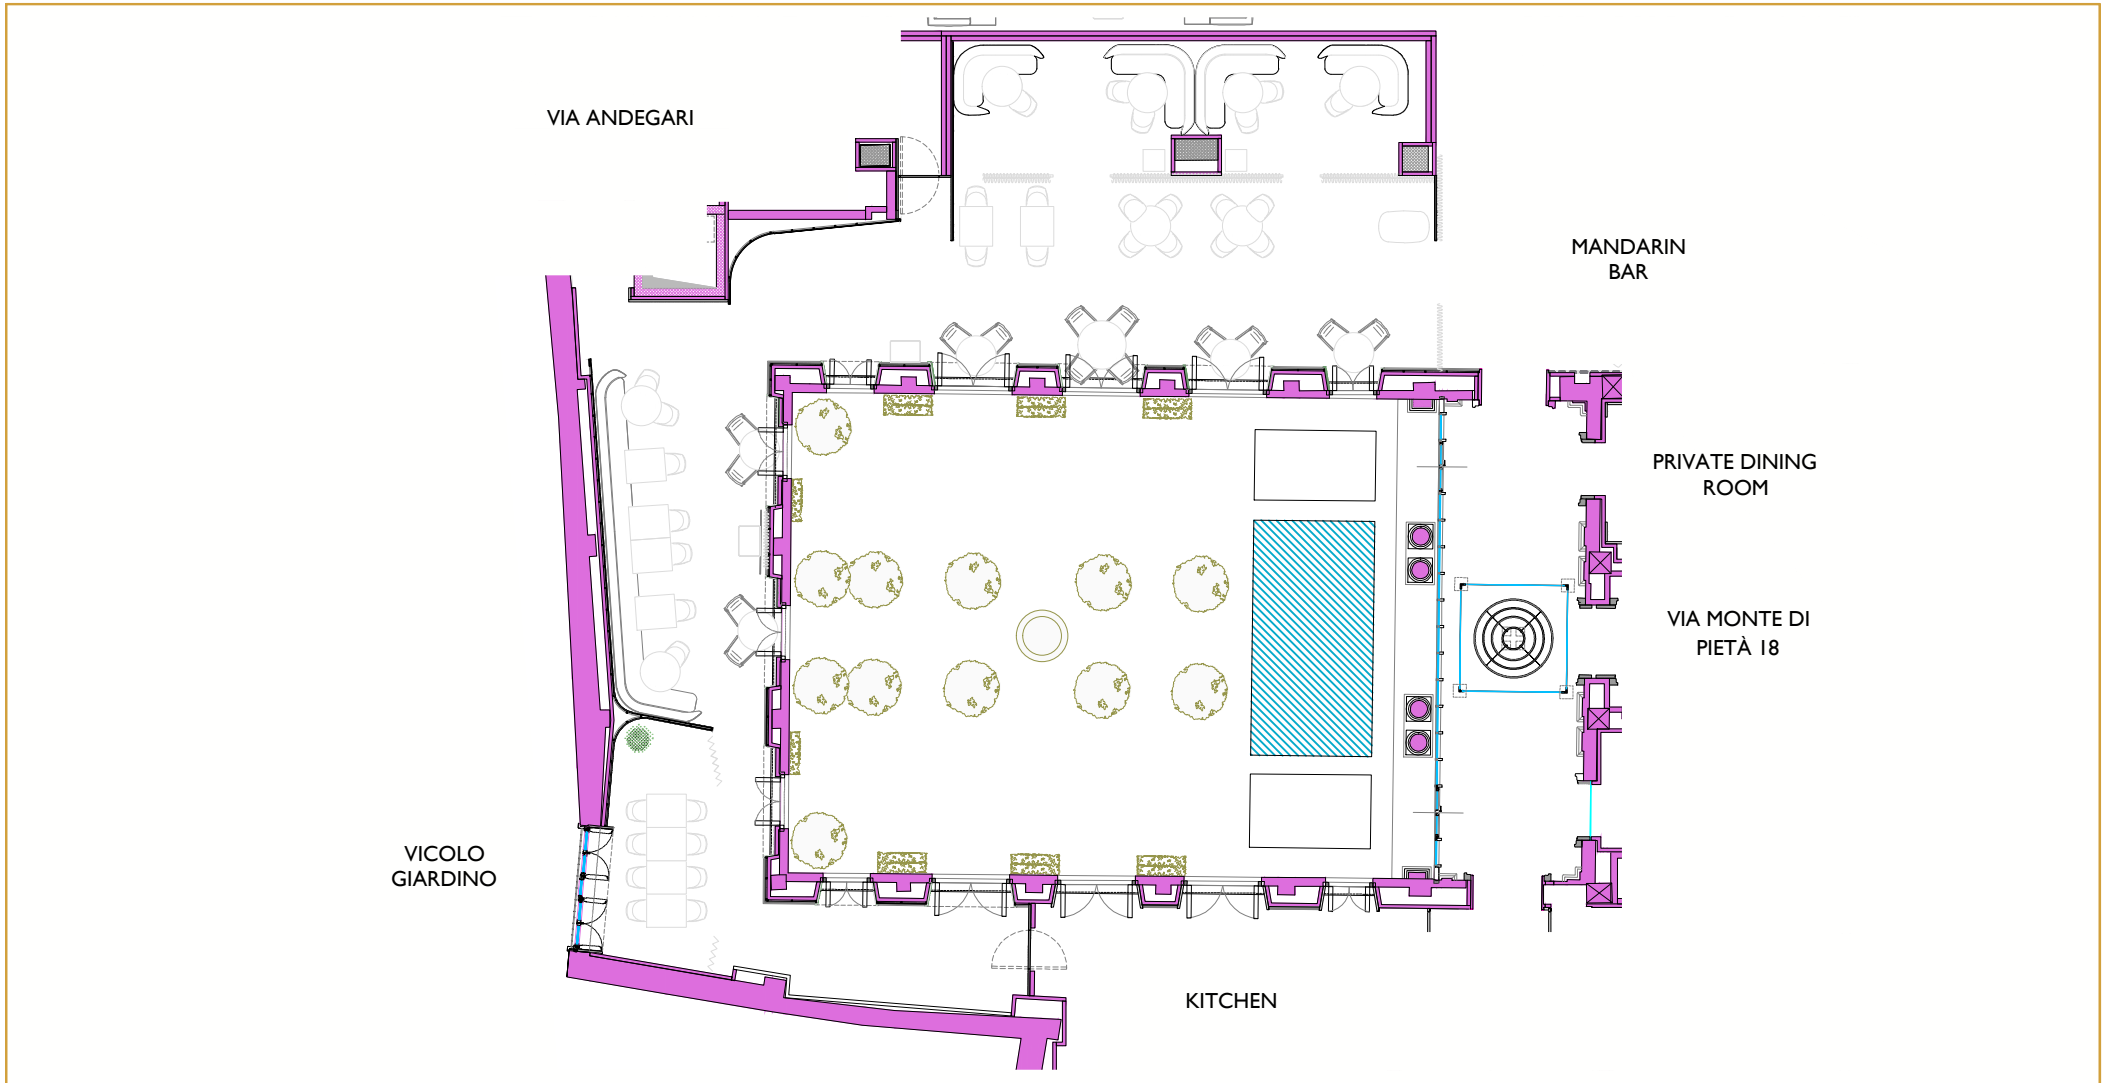

Room	Boardroom	Classroom	Teatre	Cabaret	U-Shape	Hollow Square	Standing Cocktail	Dinner (round for 12-200 cm)	Dinner (round for 6-160 cm)
Taipan A	16	10	24	8	13	16	35	12	8

Measure	Lenght		Width		Height		Size	
	M	Ft	M	Ft	M	Ft	SQM	SQM
Taipan A	6.3	20.66	4.5	14.76	3	9.84	28.3	92.84

Room	Boardroom	Classroom	Teatre	Cabaret	U-Shape	Hollow Square	Standing Cocktail	Dinner (round for 12-200 cm)	Dinner (round for 6-160 cm)
Taipan B	12	10	24	8	13	16	25	12	8

Measure	Lenght		Width		Height		Size	
	M	Ft	M	Ft	M	Ft	SQM	SQM
Taipan B	6.3	20.66	4.5	14.76	3	9.84	28.3	92.84

Room	Standing Cocktail
Foyer	20

Measure	Lenght		Width		Height		Size	
	M	Ft	M	Ft	M	Ft	SQM	SQM
Foyer	2.3	7	15.25	50	3.7	12	35	114

Room	Standing Cocktail	Standard
Sala Restaurant	120	67

Measure	Lenght		Width		Height		Size	
	M	Ft	M	Ft	M	Ft	SQM	SQM
Sala Restaurant	43	141	3.5	11	3.2	12	130	426

Room	Boardroom	Standing Cocktail	Standard
Private Dining Room	8	15	8

Measure	Lenght		Width		Height		Size	
	M	Ft	M	Ft	M	Ft	SQM	SQM
Private Dining Room	2.6	8	4.5	14	3.2	10	16	52

Room	Standing Cocktail	Standard
Lounge	25	15