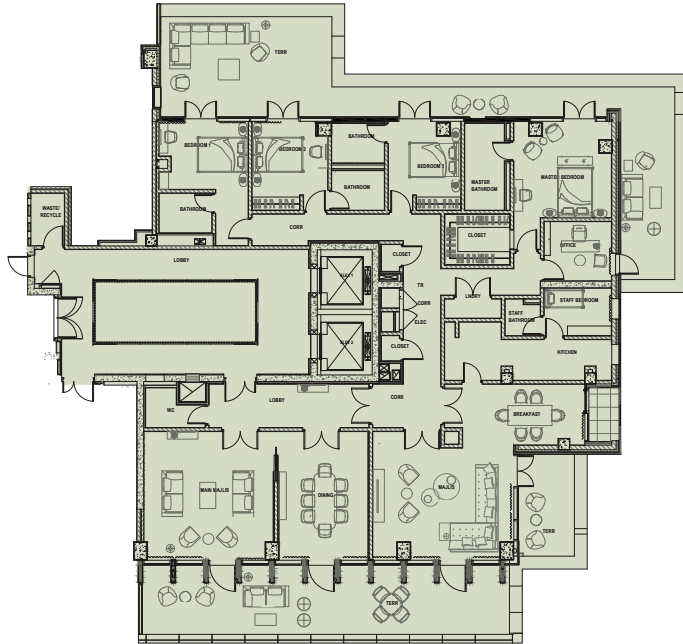

FOUR BEDROOM APARTMENT PENTHOUSE

515 sqm/ 5543 sqft

MANDARIN ORIENTAL
DOHA

FOUR BEDROOM APARTMENT PENTHOUSE

525 sqm/ 5651 sqft