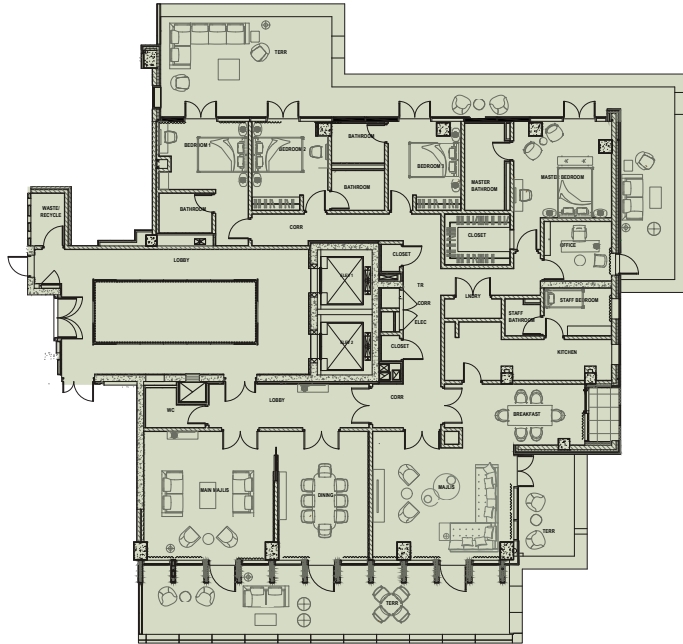

MANDARIN ORIENTAL
DOHA

FOUR BEDROOM APARTMENT PENTHOUSE

525 sqm/ 5651 sqft