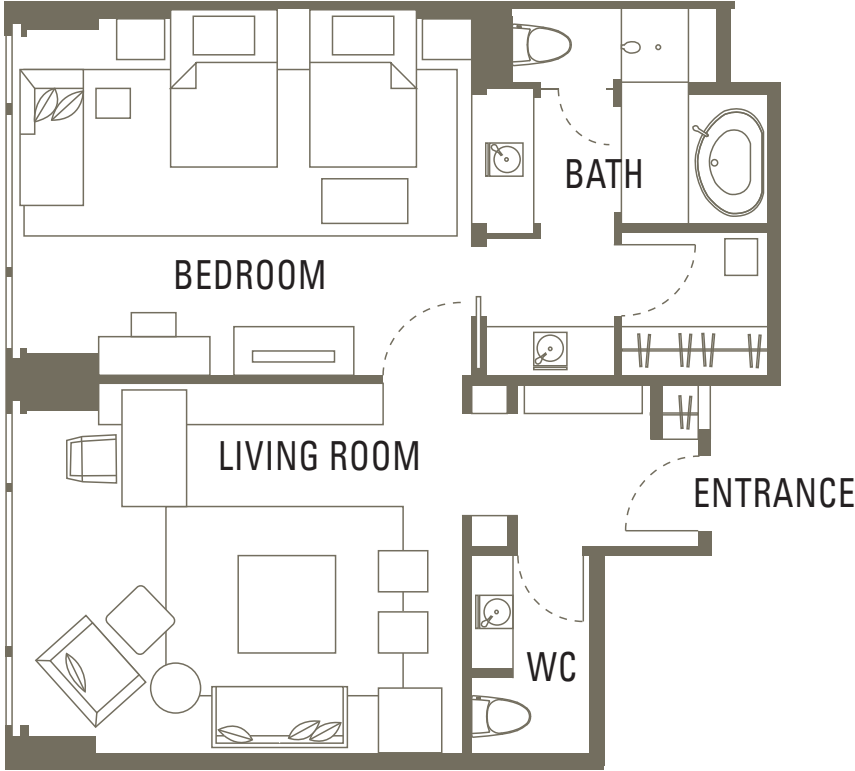

Mandarin Suite

BEDS King
OCCUPANCY 2 Persons
SIZE 100sqm / 1076sqf
VIEW Tokyo Bay or City, 30-32 Floor

Images may not be to scale. Floorplans are for illustrative purposes only and some details may vary from room to room.

Mandarin Suite

BEDS Twin
OCCUPANCY 2 Persons
SIZE 100sqm / 1076sqf
VIEW Tokyo Bay or City, 30-32 Floor

Images may not be to scale. Floorplans are for illustrative purposes only and some details may vary from room to room.