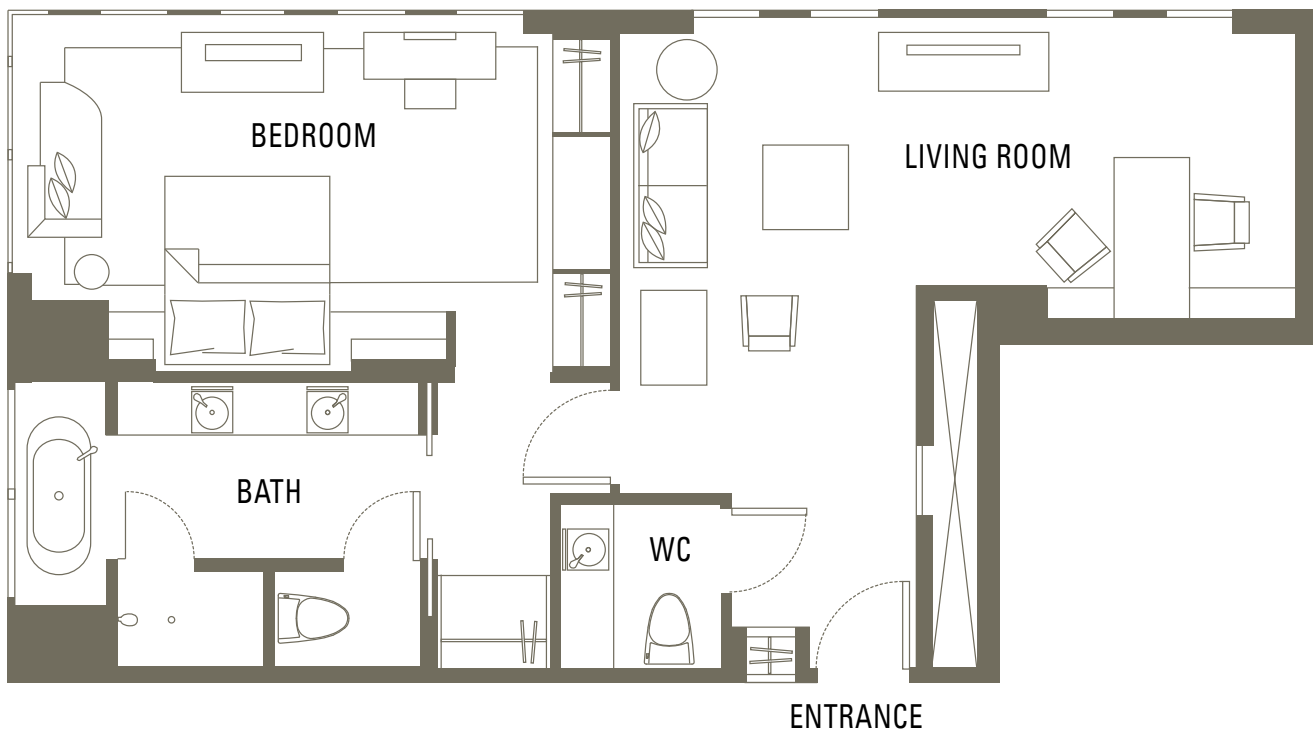

Mandarin Suite

BEDS King
OCCUPANCY 2 Persons
SIZE 100sqm / 1076sqf
VIEW Tokyo Bay or City, 30-32 Floor

Images may not be to scale. Floorplans are for illustrative purposes only and some details may vary from room to room.

Mandarin Suite

BEDS Twin
OCCUPANCY 2 Persons
SIZE 100sqm / 1076sqf
VIEW Tokyo Bay or City, 30-32 Floor

Images may not be to scale. Floorplans are for illustrative purposes only and some details may vary from room to room.