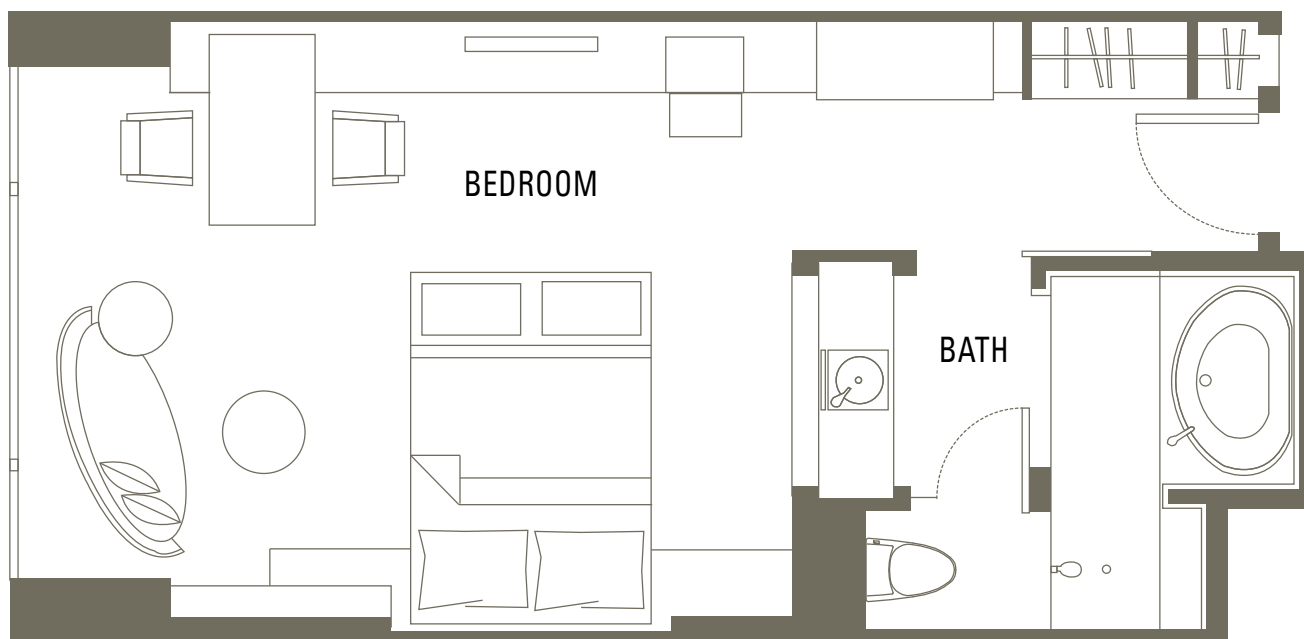

Deluxe Room

BEDS King
OCCUPANCY 2 Persons
SIZE 50sqm / 538sqf
VIEW Tokyo Skytree® Tower, 30–32 Floor

Images may not be to scale. Floorplans are for illustrative purposes only and some details may vary from room to room.

Deluxe Room

BEDS Twin
OCCUPANCY 2 Persons
SIZE 50sqm / 538sqf
VIEW Tokyo Skytree® Tower, 30–32 Floor

Images may not be to scale. Floorplans are for illustrative purposes only and some details may vary from room to room.