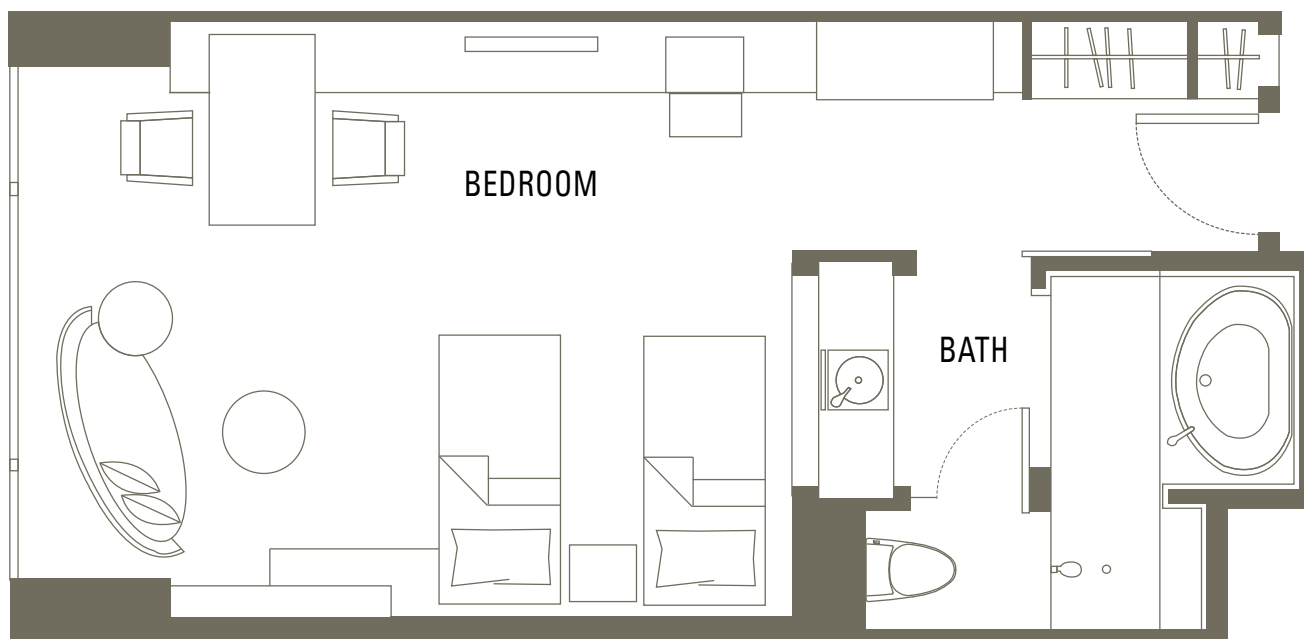

Deluxe Room

BEDS King
OCCUPANCY 2 Persons
SIZE 50sqm / 538sqf
VIEW Tokyo Skytree® Tower, 30–32 Floor

Images may not be to scale. Floorplans are for illustrative purposes only and some details may vary from room to room.

Deluxe Room

BEDS Twin
OCCUPANCY 2 Persons
SIZE 50sqm / 538sqf
VIEW Tokyo Skytree® Tower, 30–32 Floor

Images may not be to scale. Floorplans are for illustrative purposes only and some details may vary from room to room.