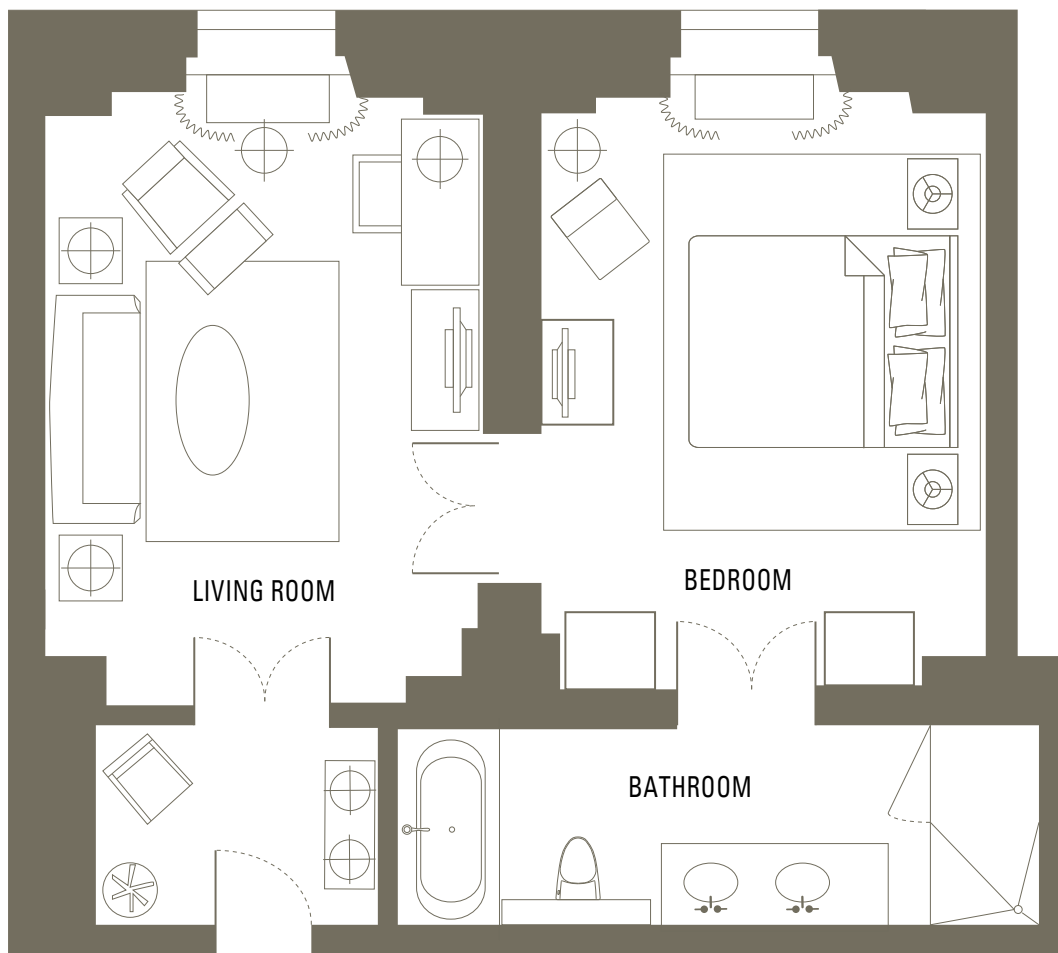

Moser Crystal Suite

BEDS King
OCCUPANCY 3 Persons
SIZE 62sqm / 667sqf
VIEW Historical City

MANDARIN ORIENTAL
PRAGUE

Images may not be to scale. Floorplans are for illustrative purposes only and some details may vary from room to room.