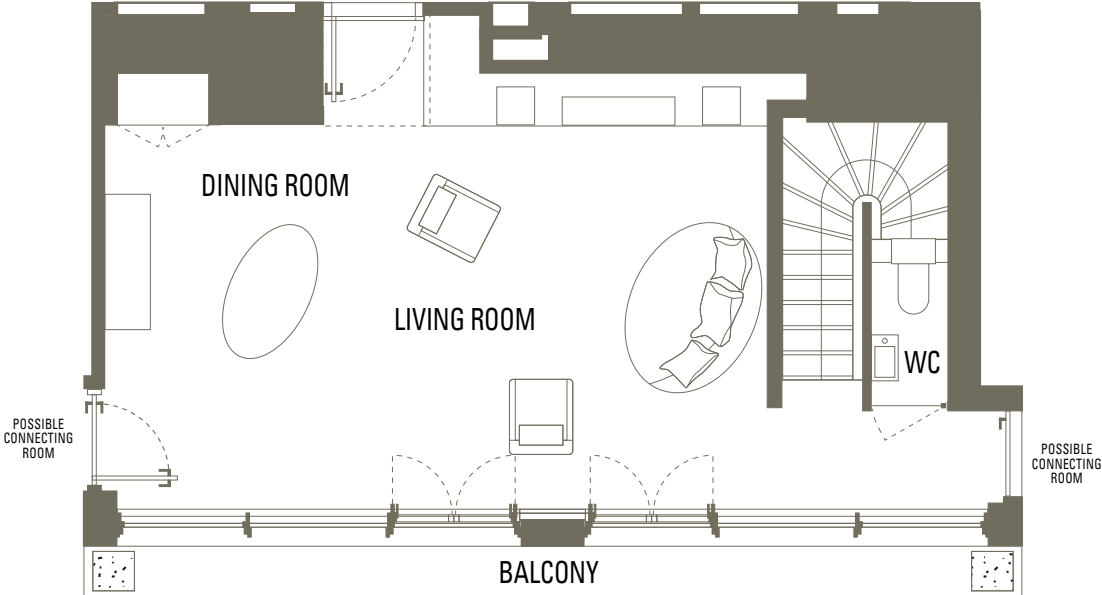

Premier Atelier Suite

BEDS
OCCUPANCY
SIZE
VIEW

King
3 Persons
75-96sqm / 807-1033sqf
Garden / Monuments

MANDARIN ORIENTAL
PARIS

GROUND FLOOR

TOP FLOOR

Images may not be to scale. Floorplans are for illustrative purposes only and some details may vary from room to room.