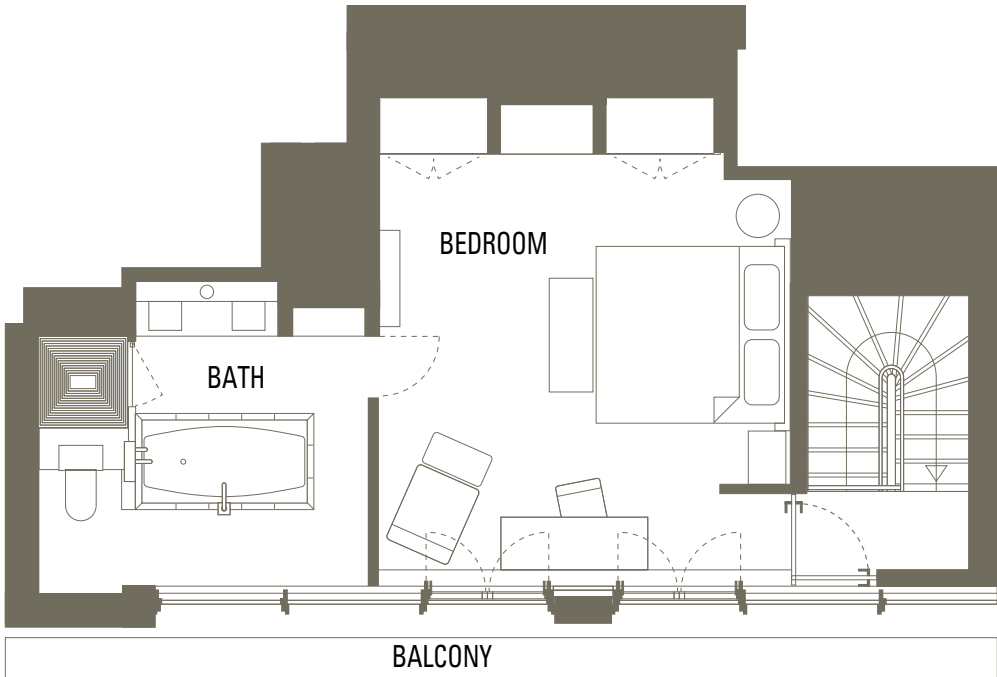

Premier Atelier Suite

BEDS
OCCUPANCY
SIZE
VIEW

King
3 Persons
75-96sqm / 807-1033sqf
Garden / Monuments

MANDARIN ORIENTAL
PARIS

GROUND FLOOR

TOP FLOOR

Images may not be to scale. Floorplans are for illustrative purposes only and some details may vary from room to room.