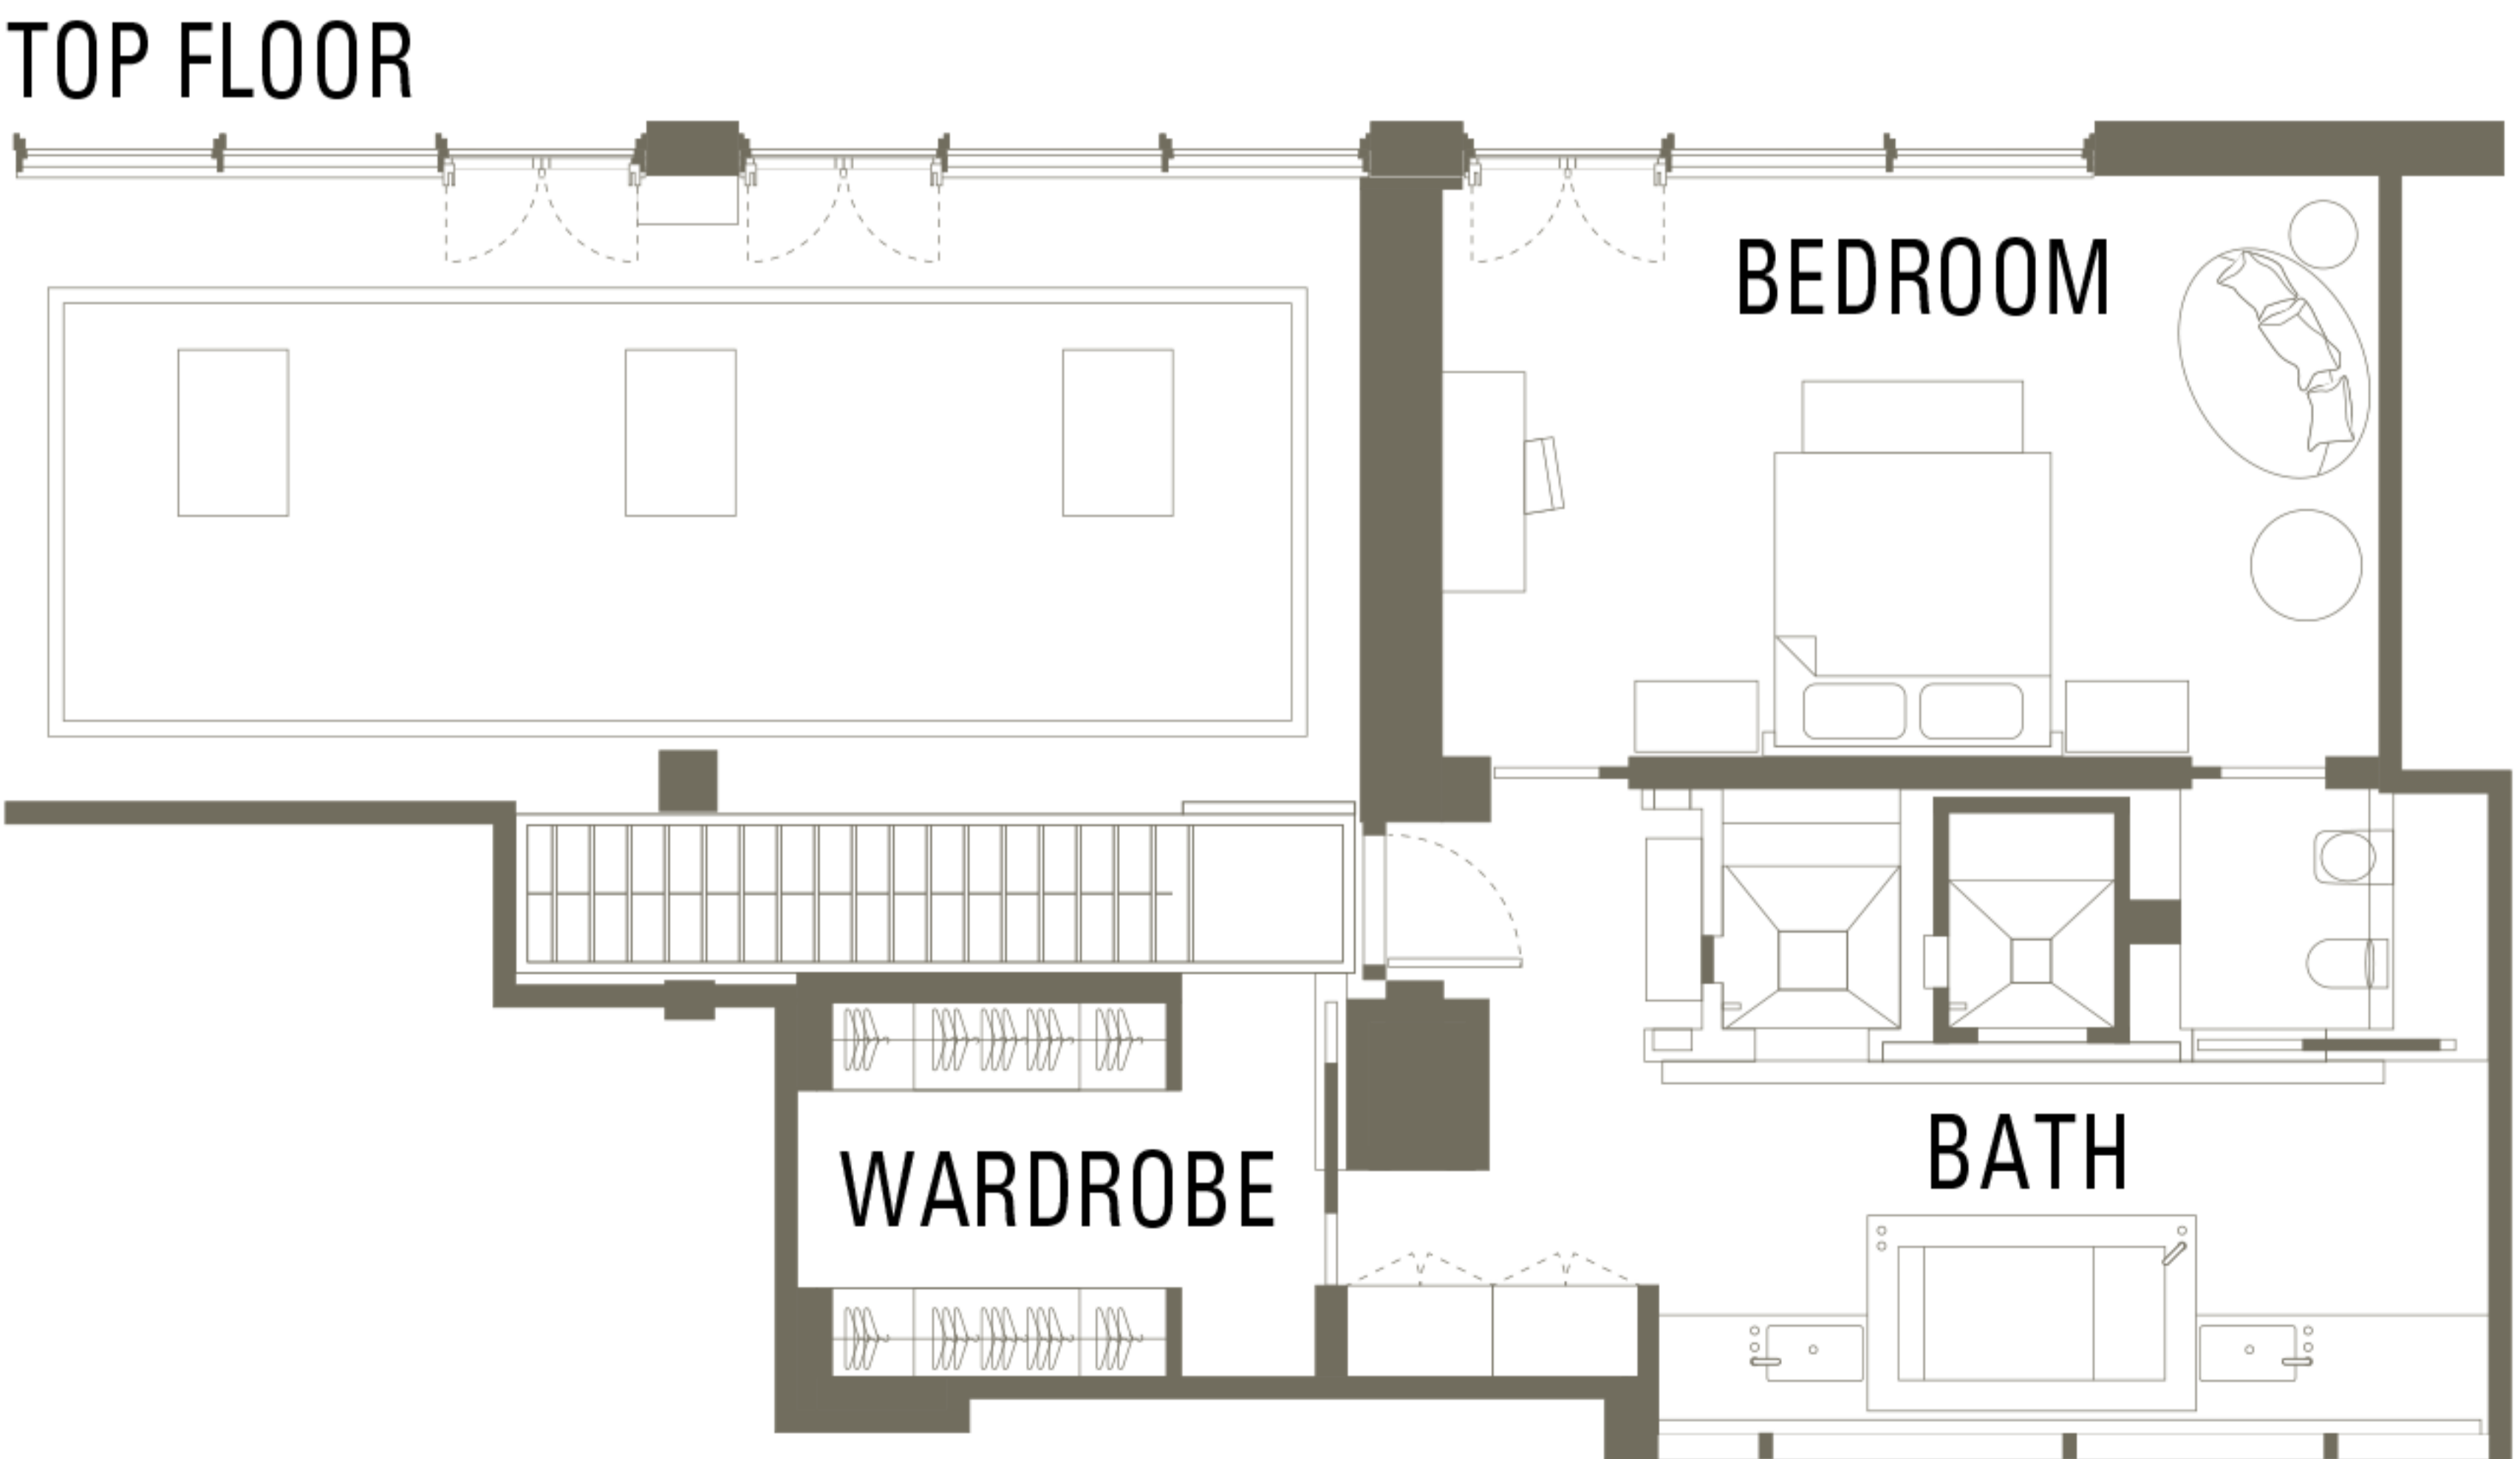

# Royale Mandarin Suite

MANDARIN ORIENTAL  
PARIS

BEDS King  
OCCUPANCY 5 Persons  
SIZE 252sqm / 2713sqf  
VIEW Garden / Monuments

Images may not be to scale. Floorplans are for illustrative purposes only and some details may vary from room to room.

# Panoramic Suites

MANDARIN ORIENTAL  
PARIS

BEDS King  
OCCUPANCY 3 Persons  
SIZE 75–96sqm / 807–1033sqf  
VIEW Garden / Monuments

GROUND FLOOR

TOP FLOOR

*Images may not be to scale. Floorplans are for illustrative purposes only and some details may vary from room to room.*

# Panoramic Suites

BEDS King  
OCCUPANCY 2 Persons  
SIZE 80sqm / 861sqf  
VIEW Garden / Opera House

*Images may not be to scale. Floorplans are for illustrative purposes only and some details may vary from room to room.*