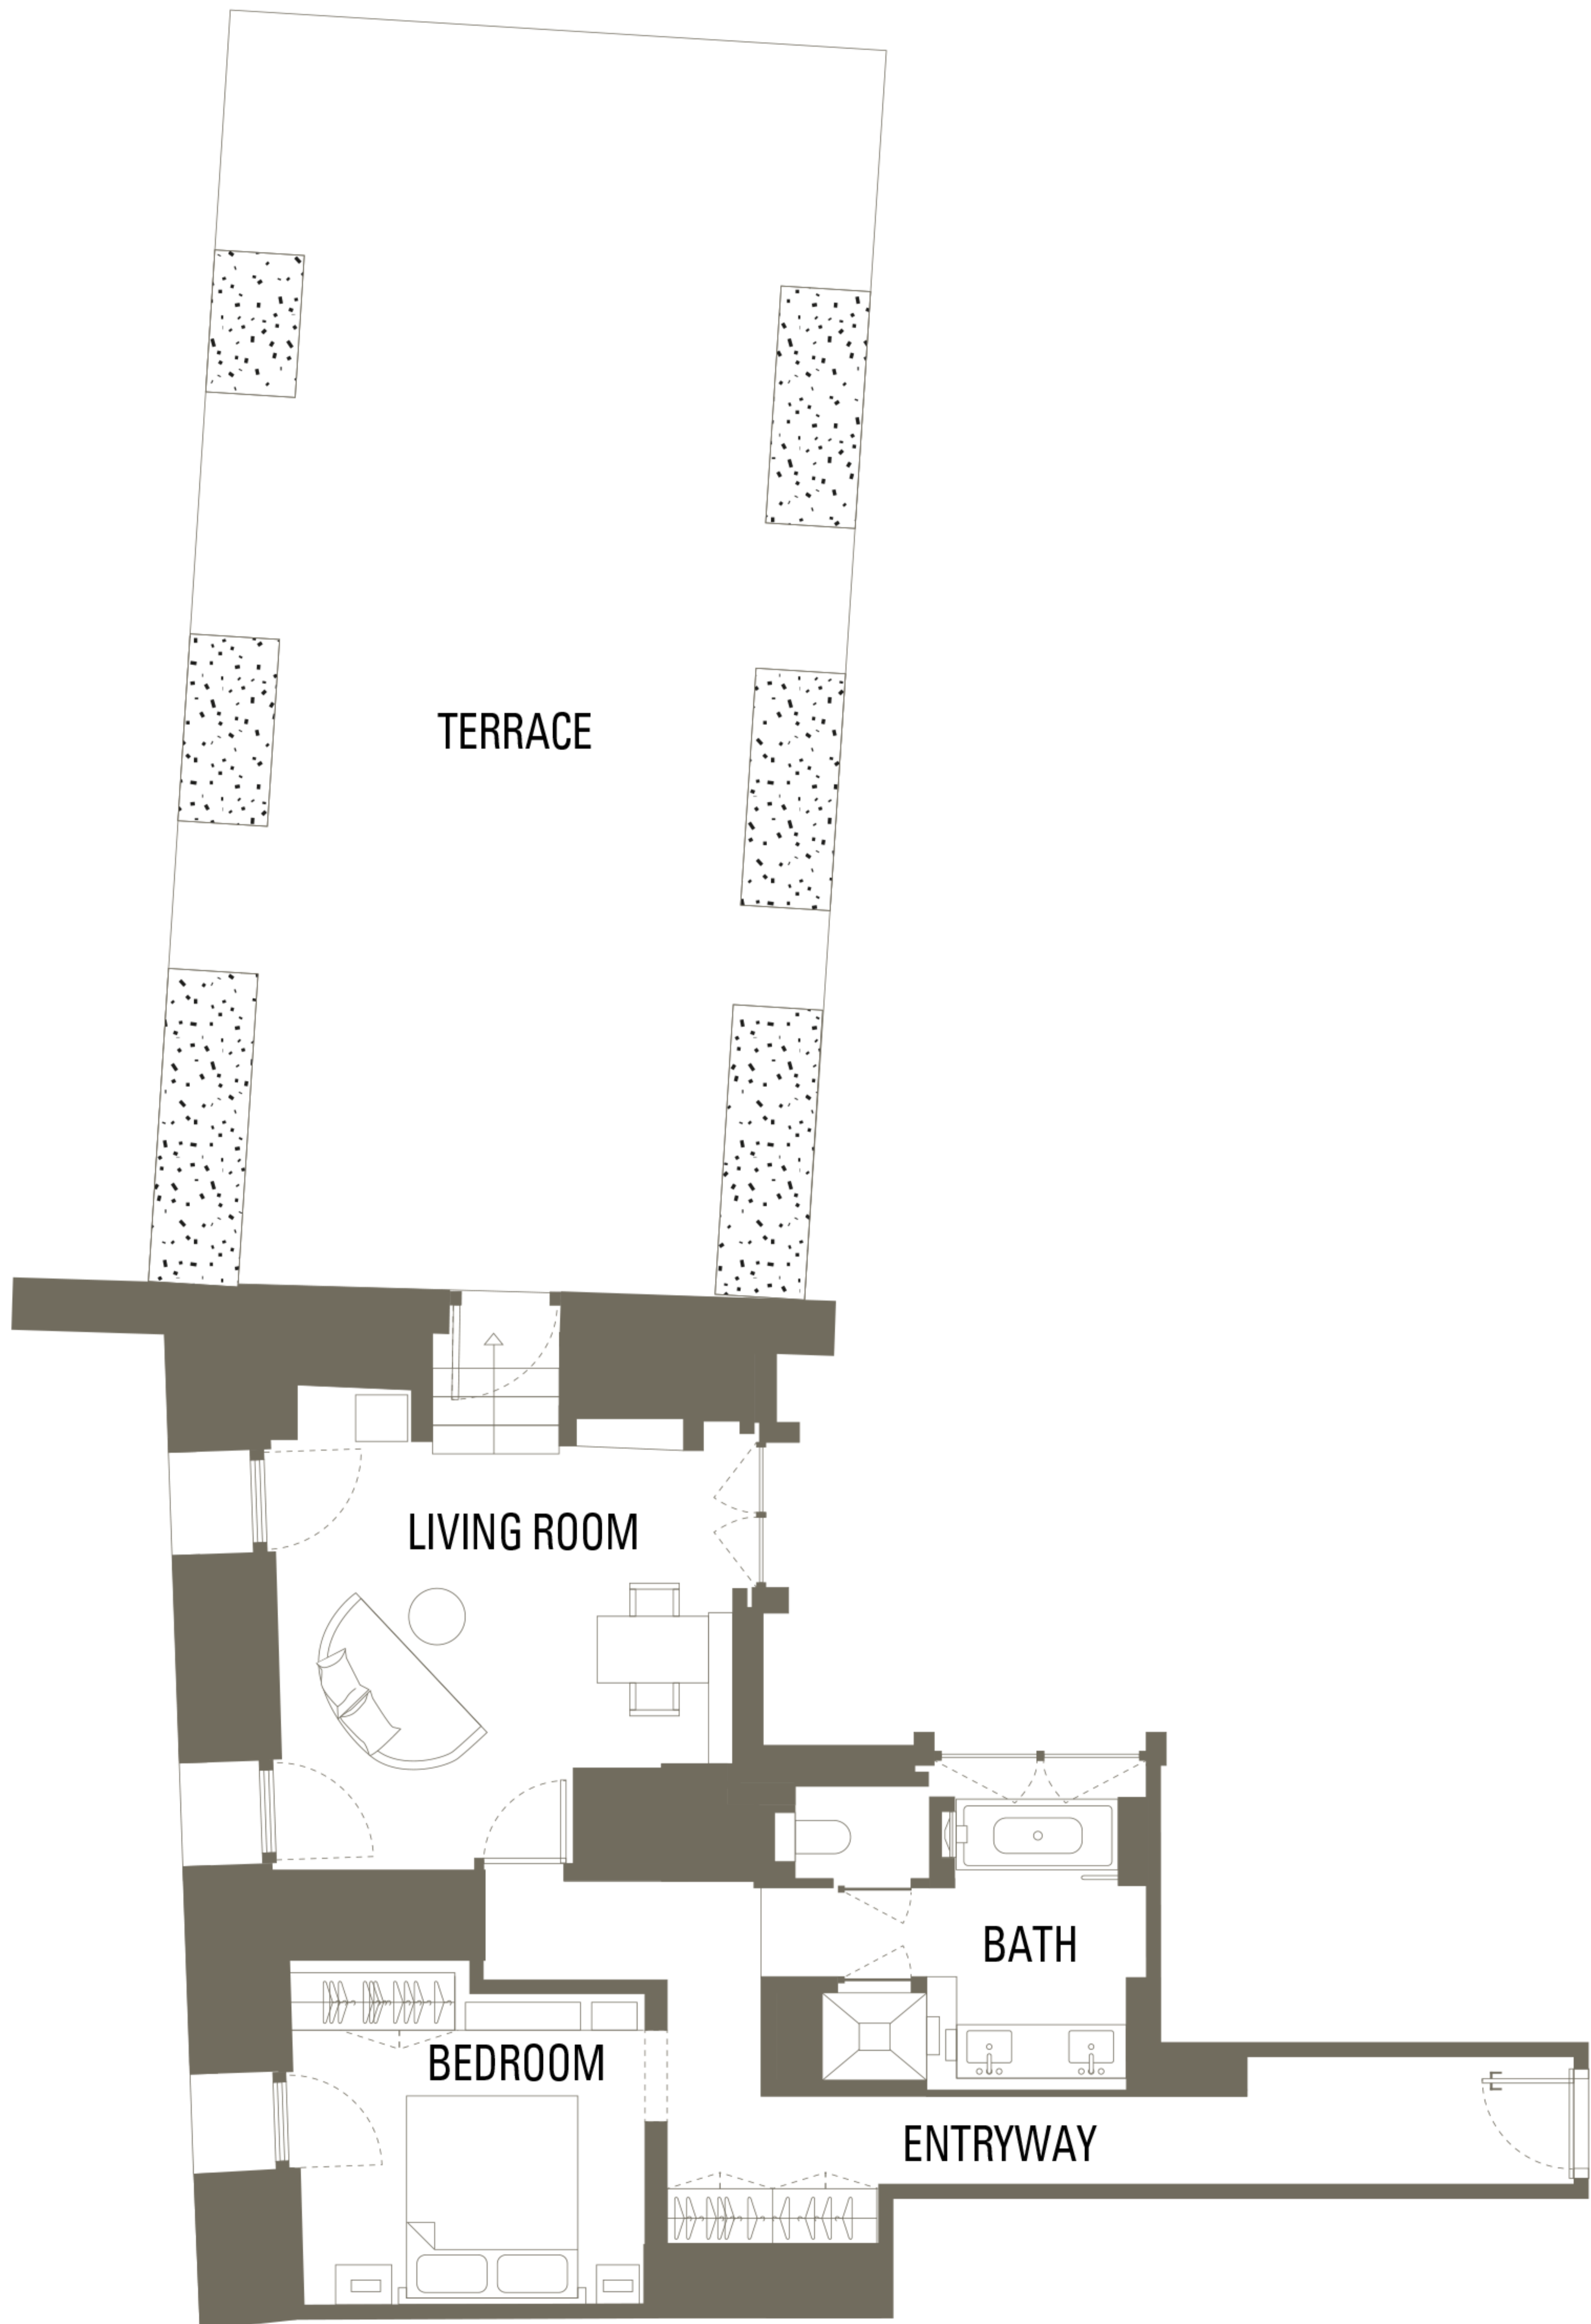

# Royale Mandarin Suite

MANDARIN ORIENTAL  
PARIS

BEDS King  
OCCUPANCY 5 Persons  
SIZE 252sqm / 2713sqf  
VIEW Garden / Monuments

Images may not be to scale. Floorplans are for illustrative purposes only and some details may vary from room to room.

# Panoramic Suites

MANDARIN ORIENTAL  
PARIS

BEDS King  
OCCUPANCY 3 Persons  
SIZE 75–96sqm / 807–1033sqf  
VIEW Garden / Monuments

GROUND FLOOR

TOP FLOOR

*Images may not be to scale. Floorplans are for illustrative purposes only and some details may vary from room to room.*

# Panoramic Suites

BEDS King  
OCCUPANCY 2 Persons  
SIZE 80sqm / 861sqf  
VIEW Garden / Opera House

*Images may not be to scale. Floorplans are for illustrative purposes only and some details may vary from room to room.*