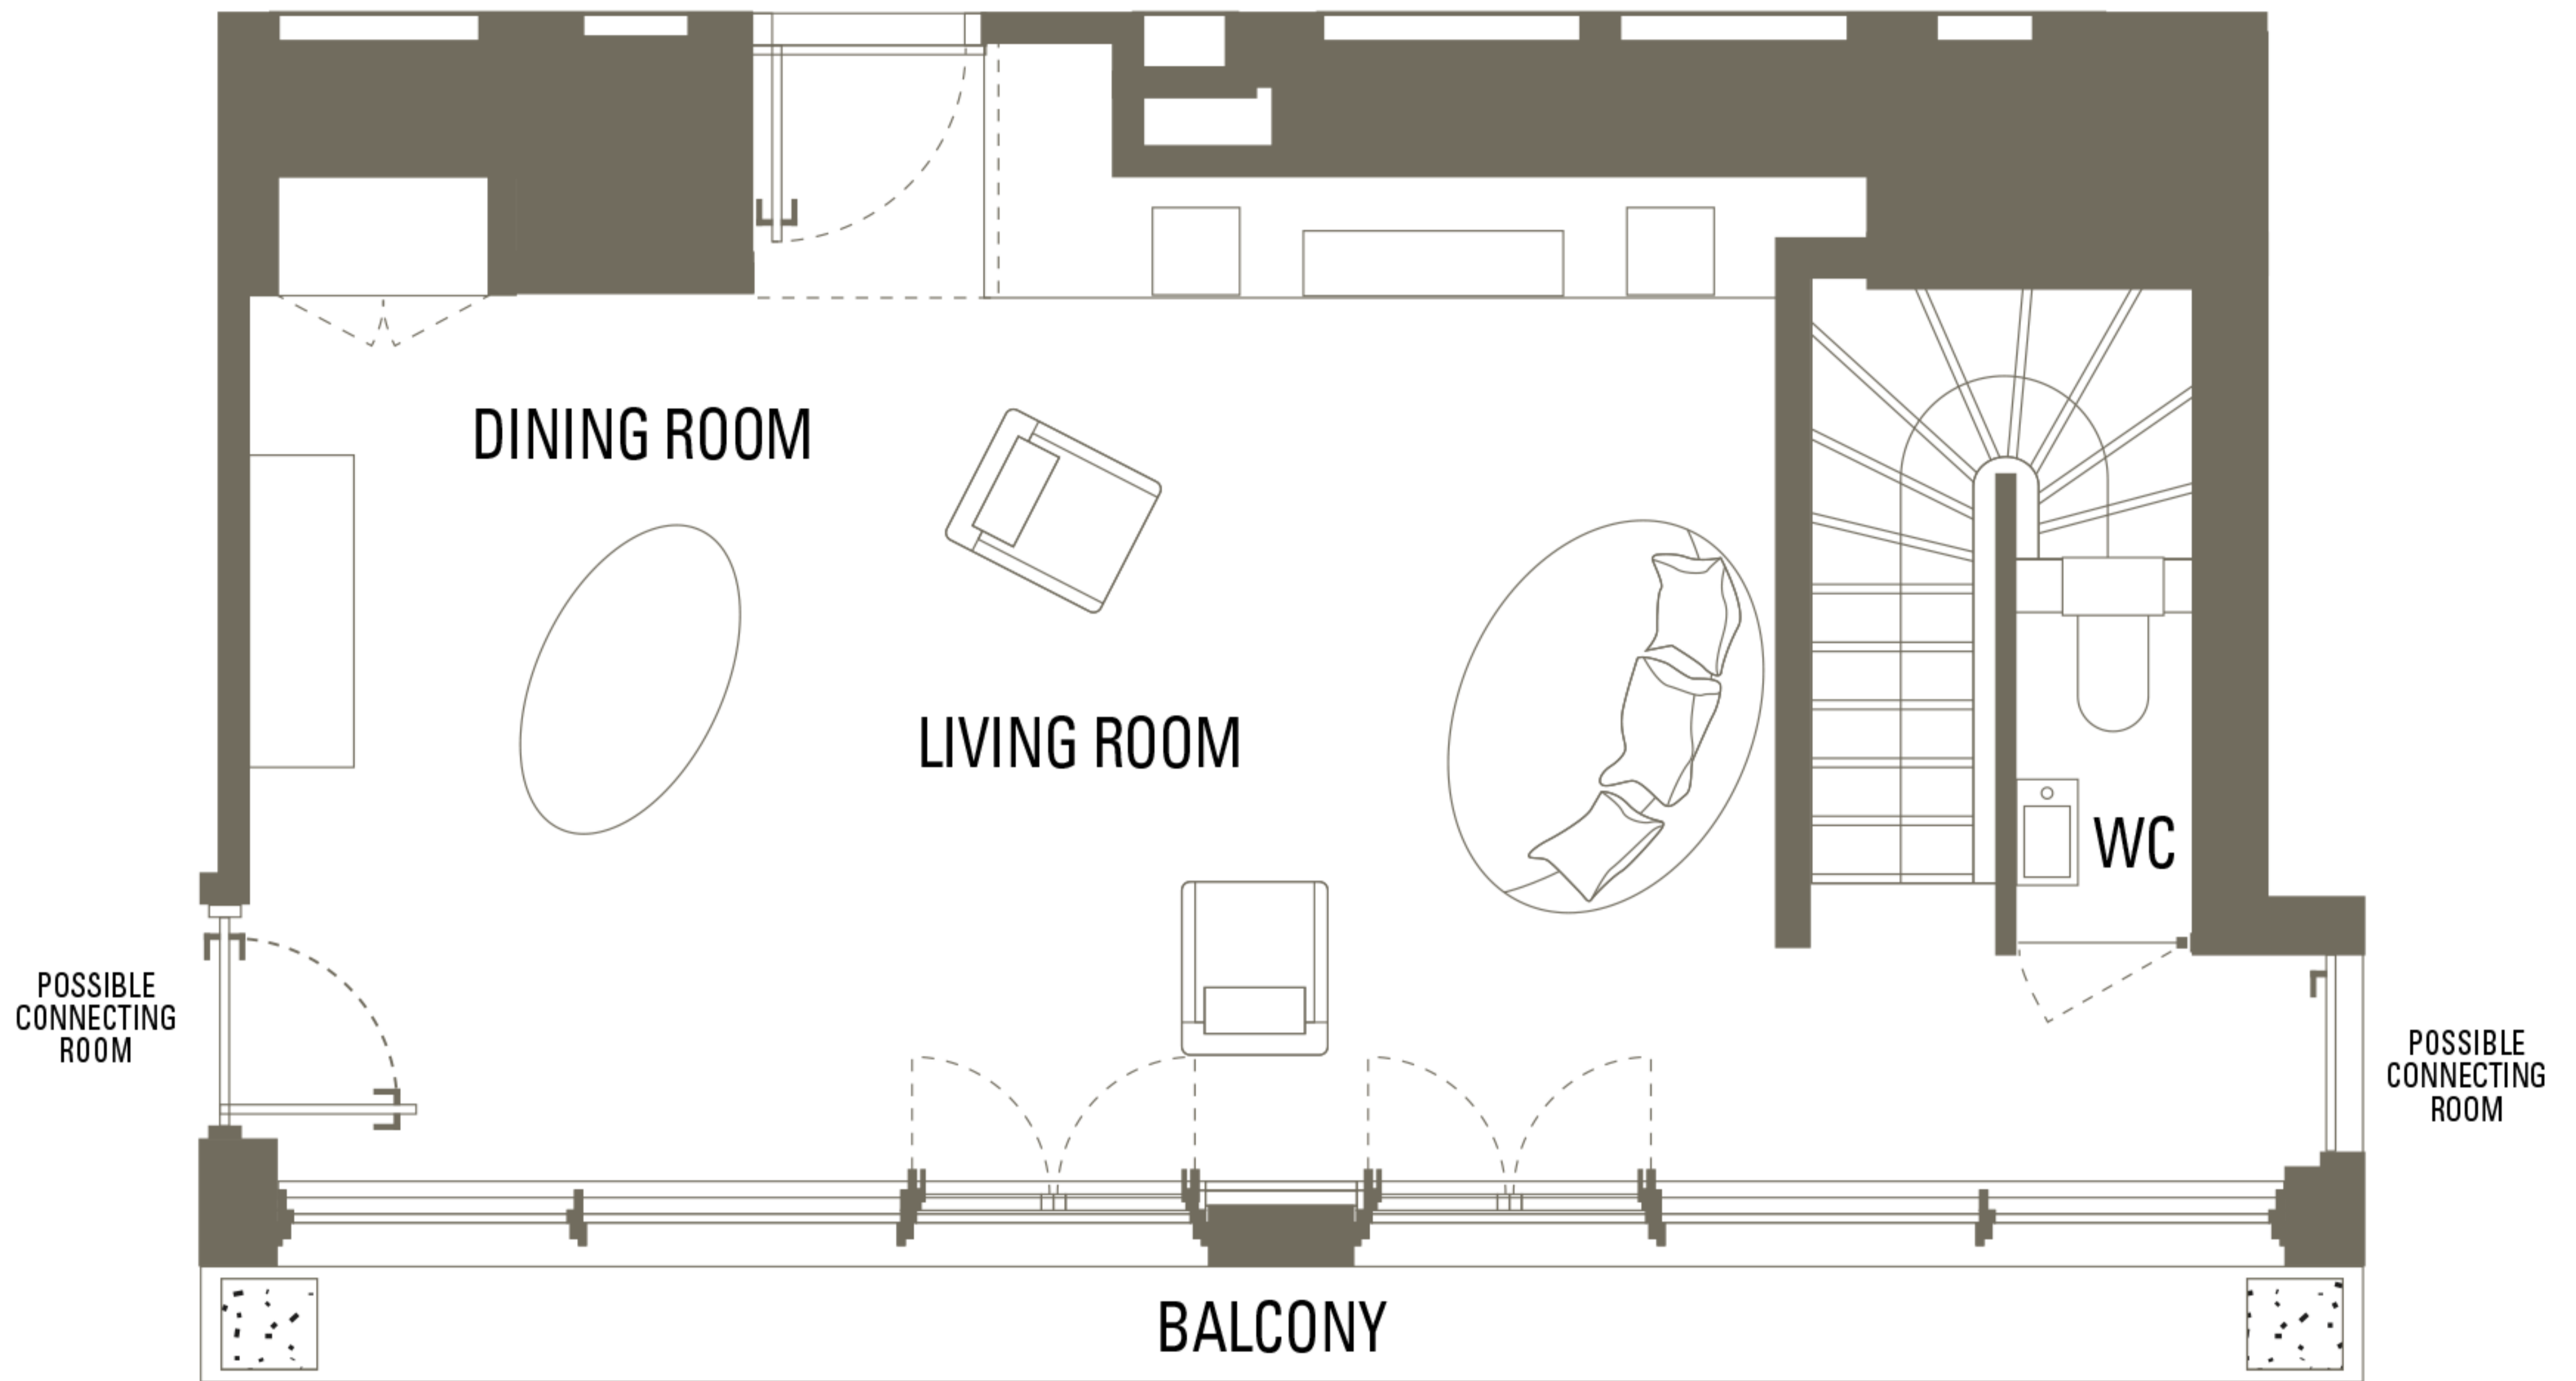

# Royale Mandarin Suite

MANDARIN ORIENTAL  
PARIS

BEDS King  
OCCUPANCY 5 Persons  
SIZE 252sqm / 2713sqf  
VIEW Garden / Monuments

Images may not be to scale. Floorplans are for illustrative purposes only and some details may vary from room to room.

# Panoramic Suites

MANDARIN ORIENTAL  
PARIS

BEDS King  
OCCUPANCY 3 Persons  
SIZE 75–96sqm / 807–1033sqf  
VIEW Garden / Monuments

GROUND FLOOR

TOP FLOOR

*Images may not be to scale. Floorplans are for illustrative purposes only and some details may vary from room to room.*

# Panoramic Suites

BEDS King  
OCCUPANCY 2 Persons  
SIZE 80sqm / 861sqf  
VIEW Garden / Opera House

*Images may not be to scale. Floorplans are for illustrative purposes only and some details may vary from room to room.*