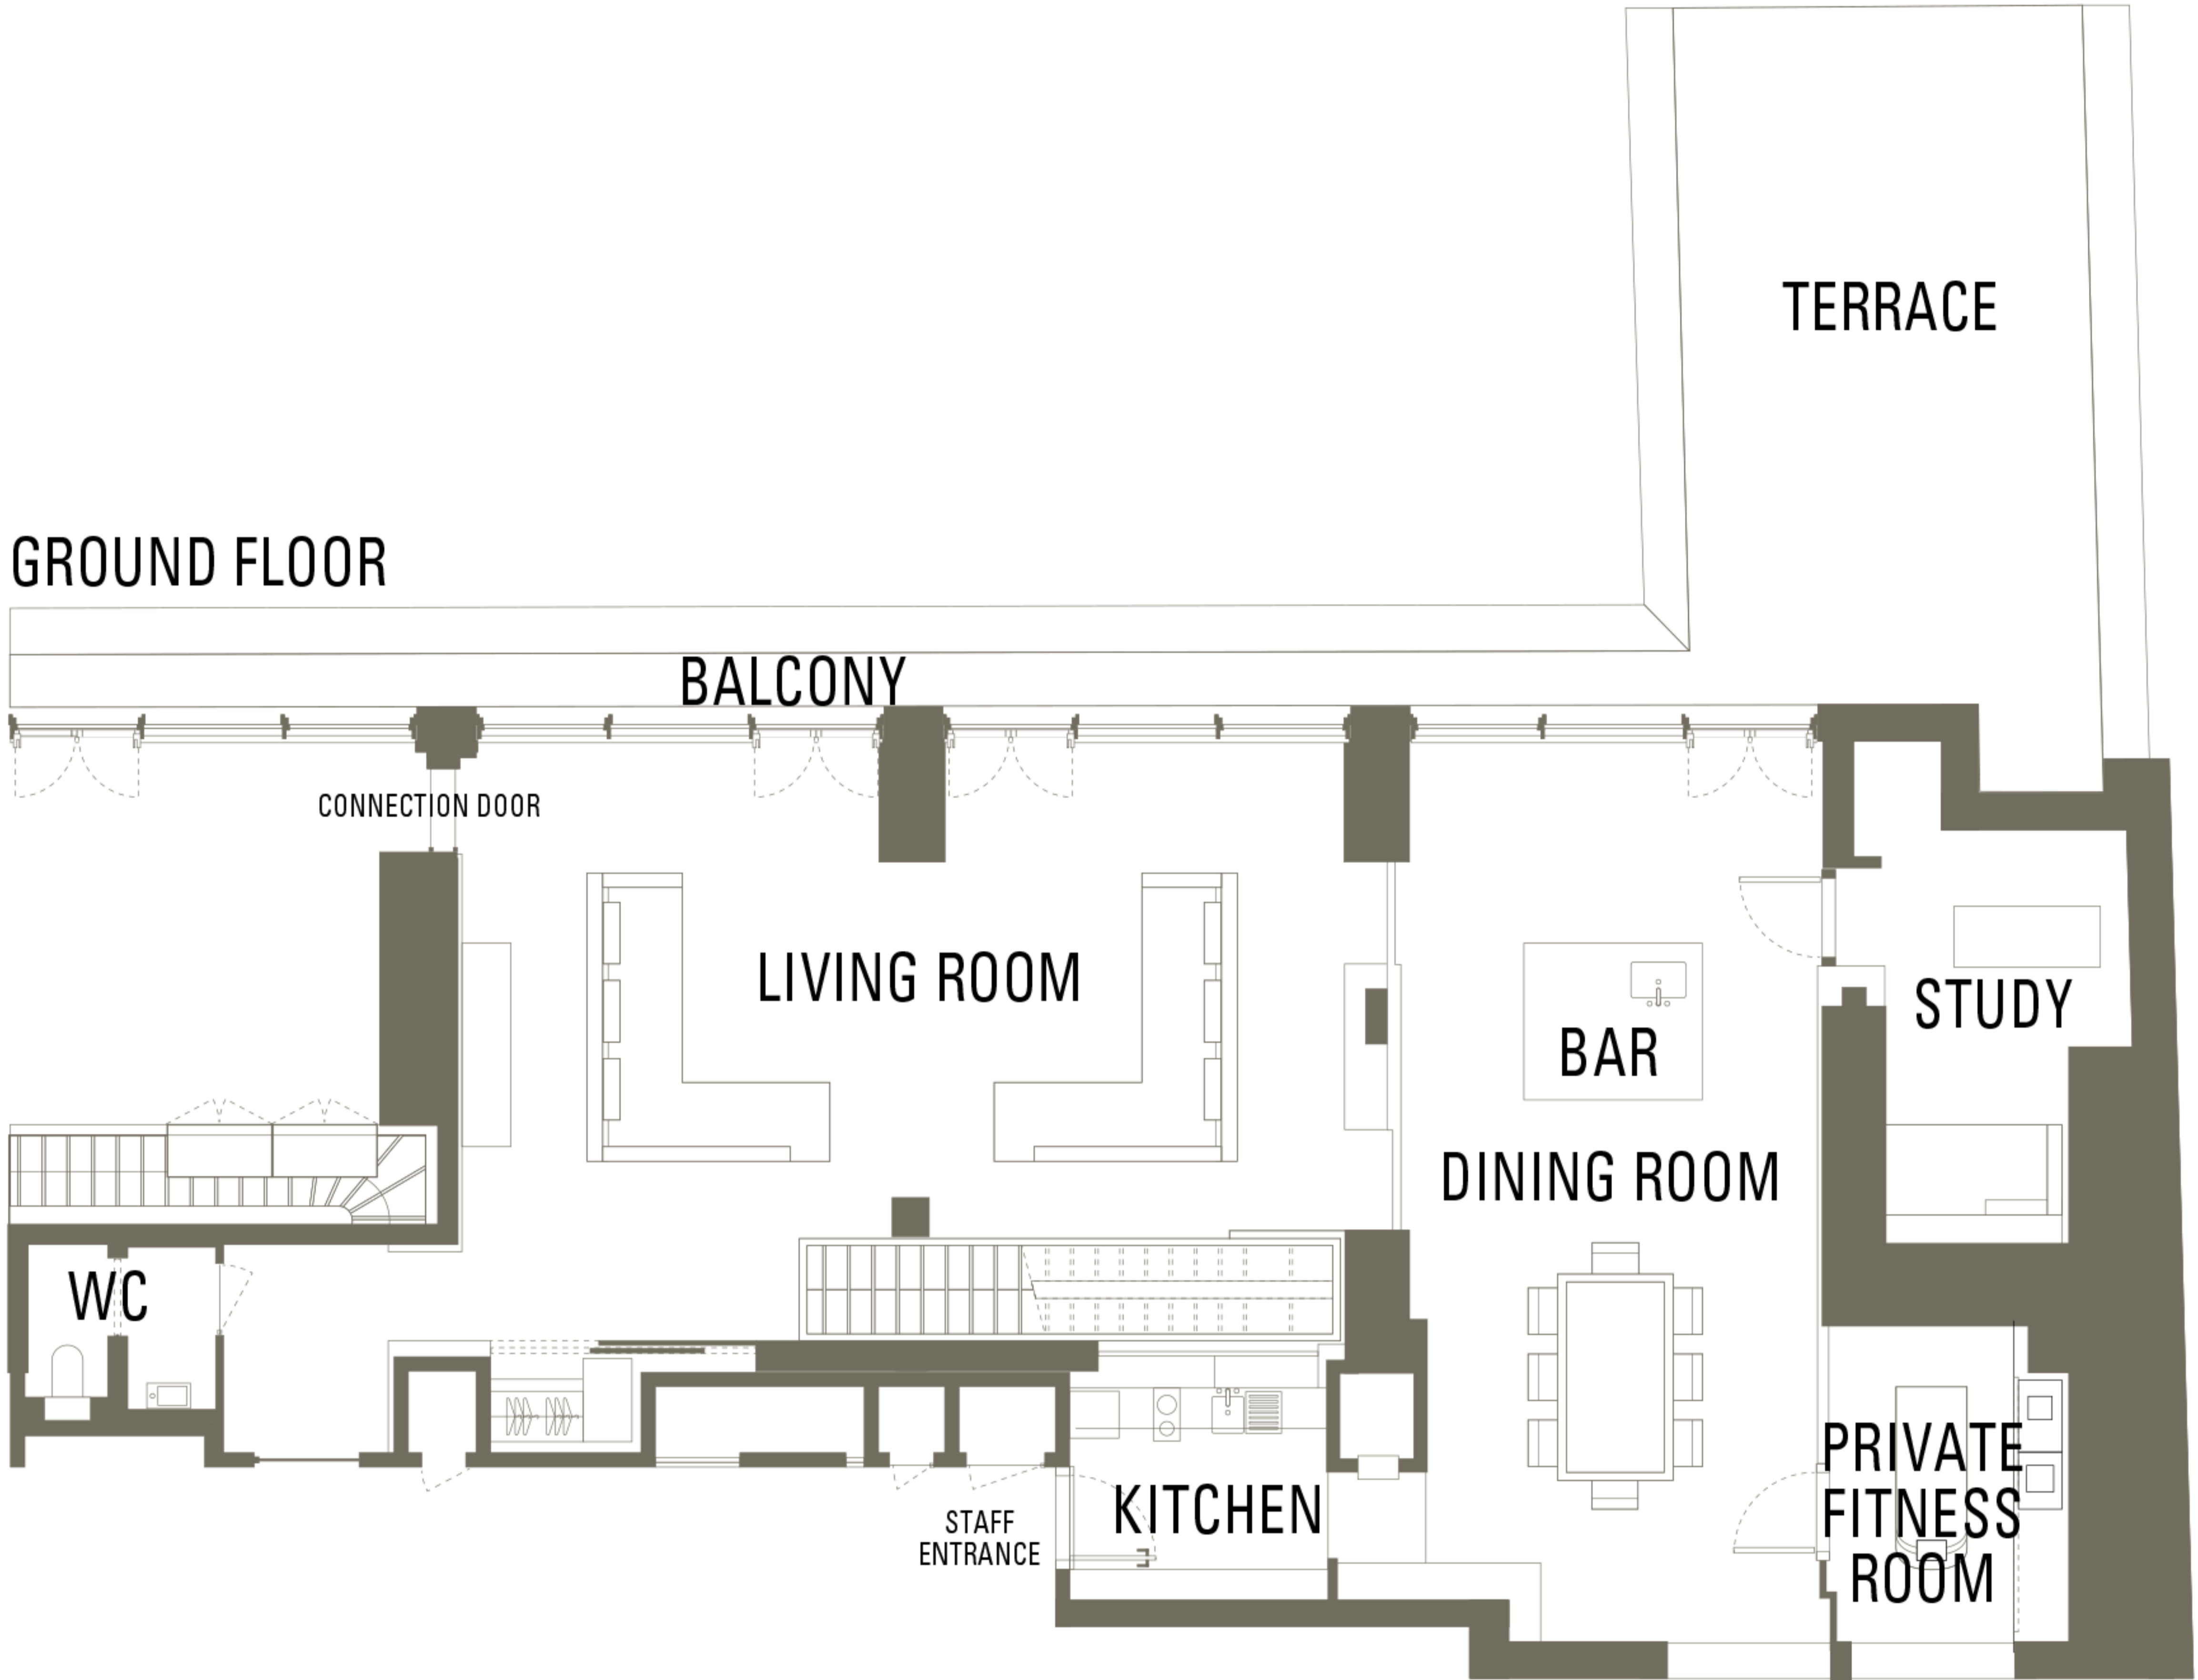

# Royale Mandarin Suite

MANDARIN ORIENTAL  
PARIS

BEDS King  
OCCUPANCY 5 Persons  
SIZE 252sqm / 2713sqf  
VIEW Garden / Monuments

Images may not be to scale. Floorplans are for illustrative purposes only and some details may vary from room to room.

# Panoramic Suites

MANDARIN ORIENTAL  
PARIS

BEDS King  
OCCUPANCY 3 Persons  
SIZE 75–96sqm / 807–1033sqf  
VIEW Garden / Monuments

GROUND FLOOR

TOP FLOOR

*Images may not be to scale. Floorplans are for illustrative purposes only and some details may vary from room to room.*

# Panoramic Suites

BEDS King  
OCCUPANCY 2 Persons  
SIZE 80sqm / 861sqf  
VIEW Garden / Opera House

*Images may not be to scale. Floorplans are for illustrative purposes only and some details may vary from room to room.*