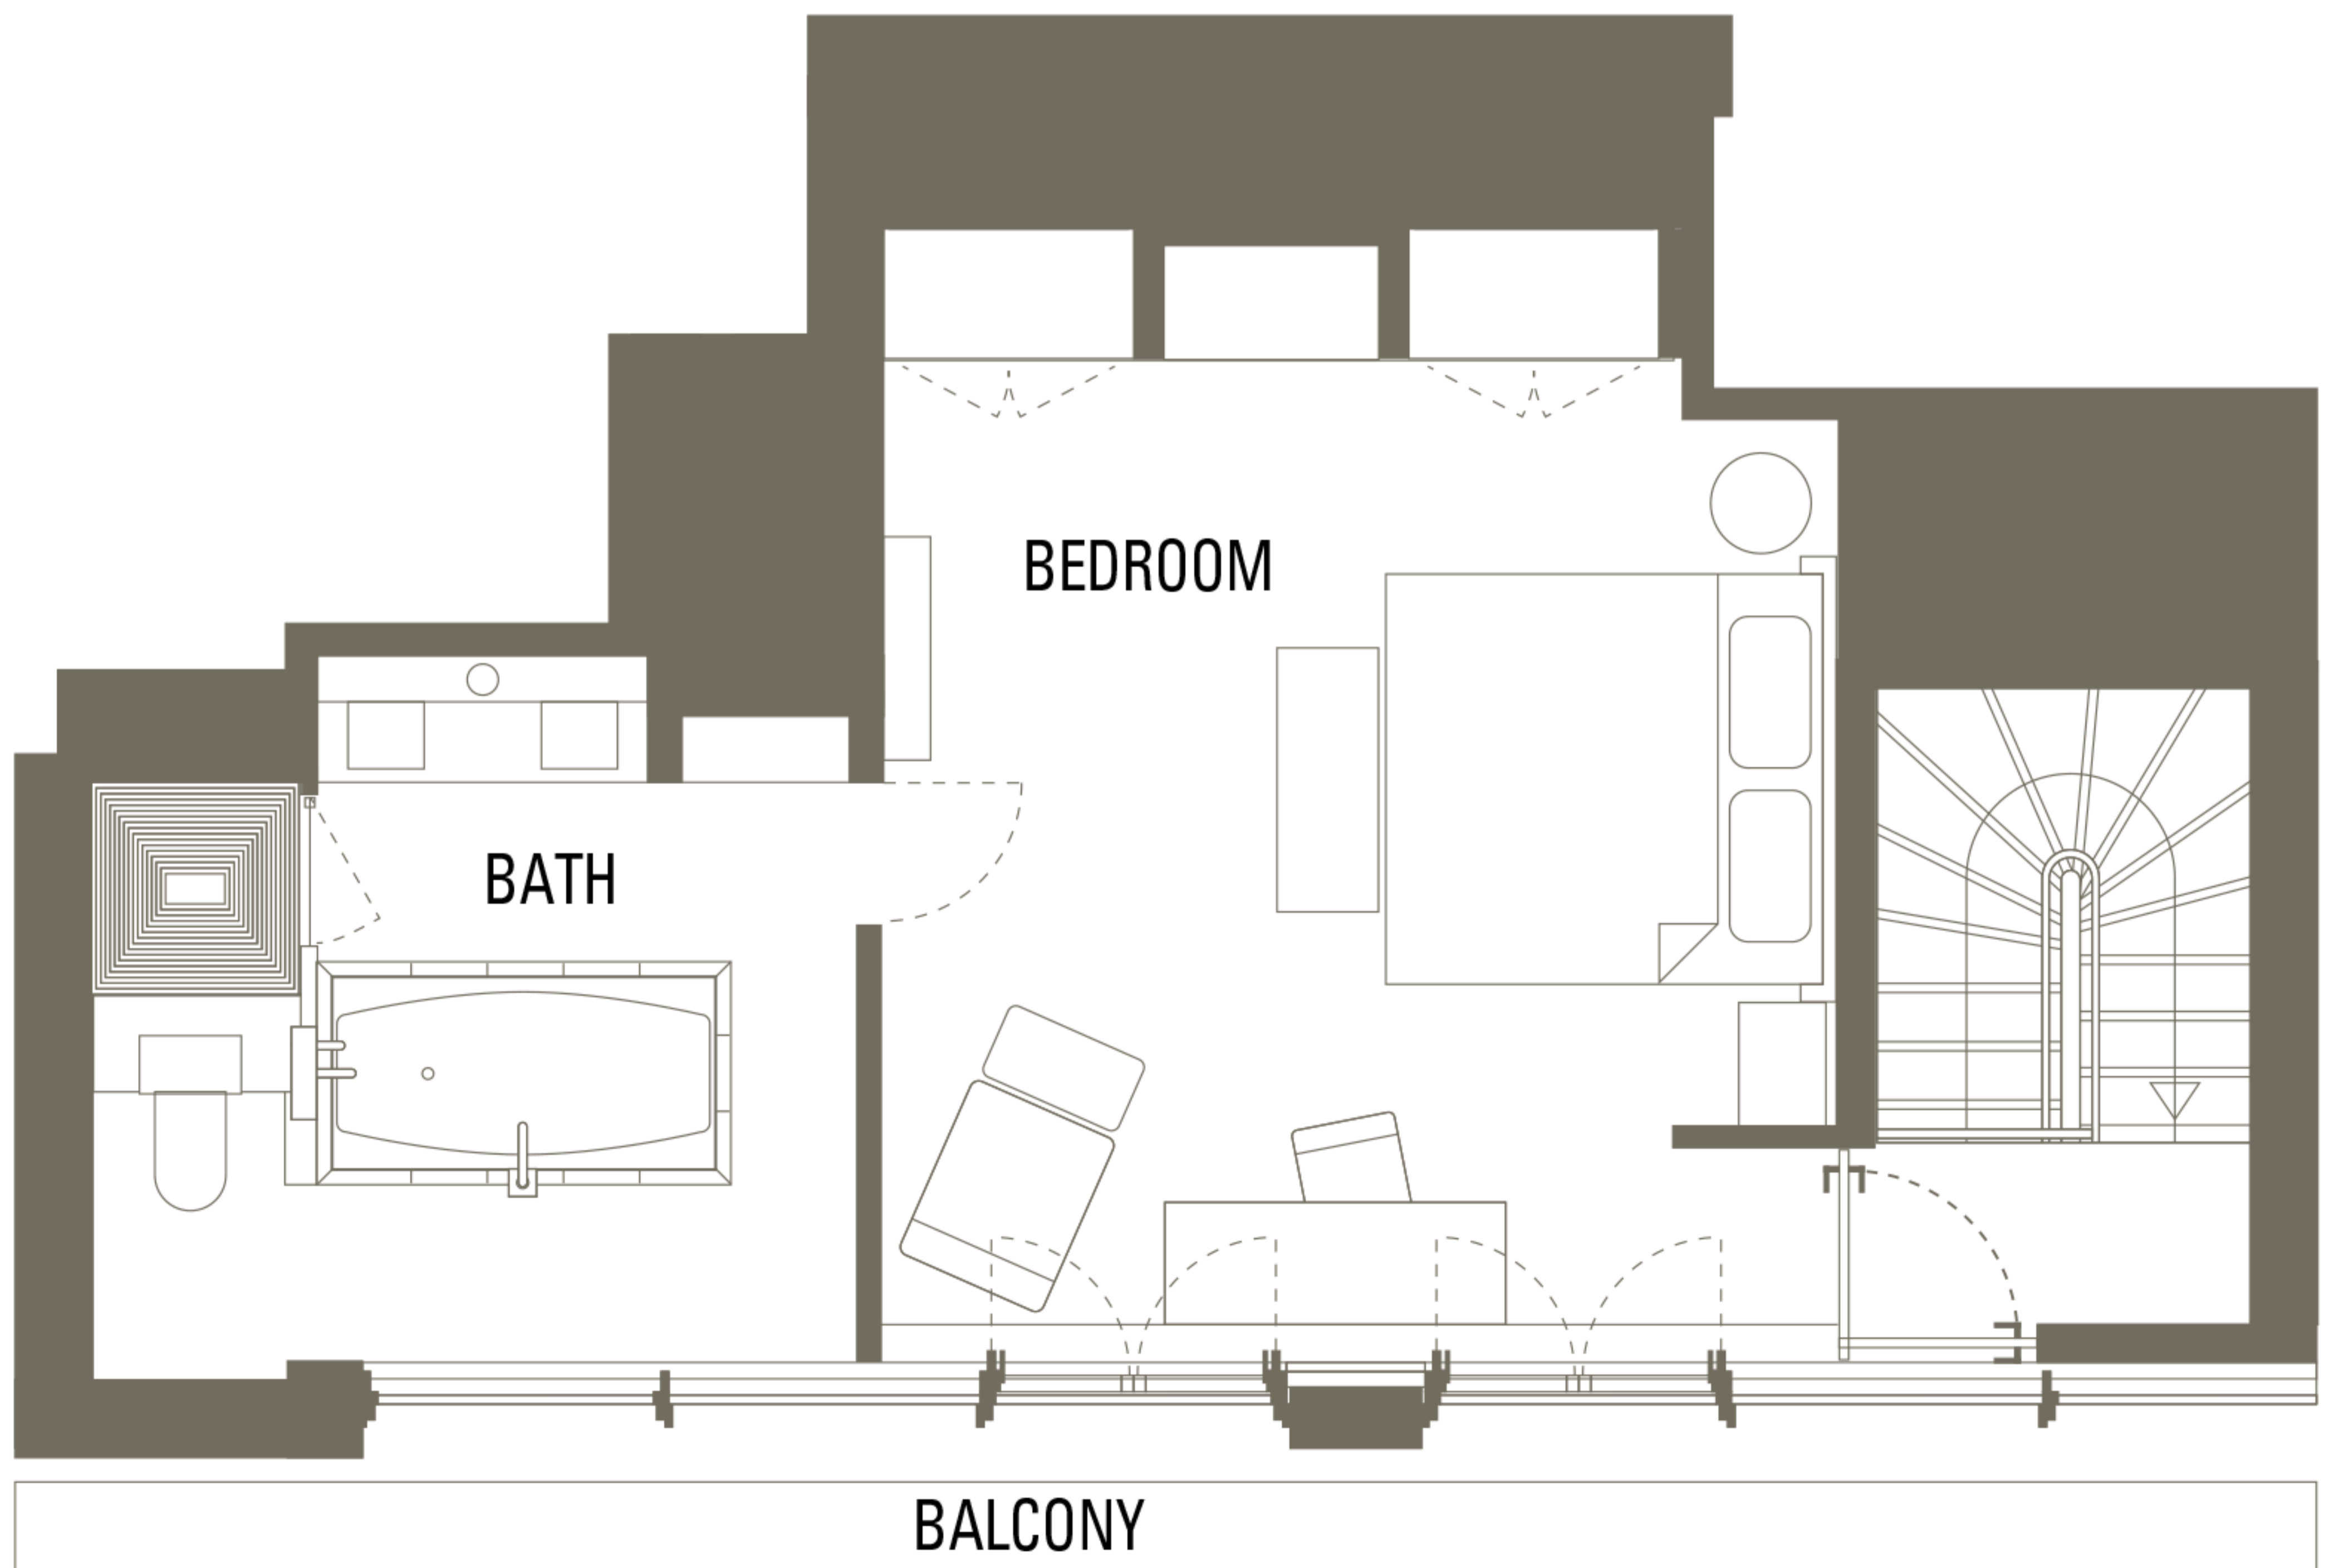

# Royale Mandarin Suite

MANDARIN ORIENTAL  
PARIS

BEDS King  
OCCUPANCY 5 Persons  
SIZE 252sqm / 2713sqf  
VIEW Garden / Monuments

Images may not be to scale. Floorplans are for illustrative purposes only and some details may vary from room to room.

# Panoramic Suites

MANDARIN ORIENTAL  
PARIS

BEDS King  
OCCUPANCY 3 Persons  
SIZE 75–96sqm / 807–1033sqf  
VIEW Garden / Monuments

GROUND FLOOR

TOP FLOOR

*Images may not be to scale. Floorplans are for illustrative purposes only and some details may vary from room to room.*

# Panoramic Suites

BEDS King  
OCCUPANCY 2 Persons  
SIZE 80sqm / 861sqf  
VIEW Garden / Opera House

*Images may not be to scale. Floorplans are for illustrative purposes only and some details may vary from room to room.*