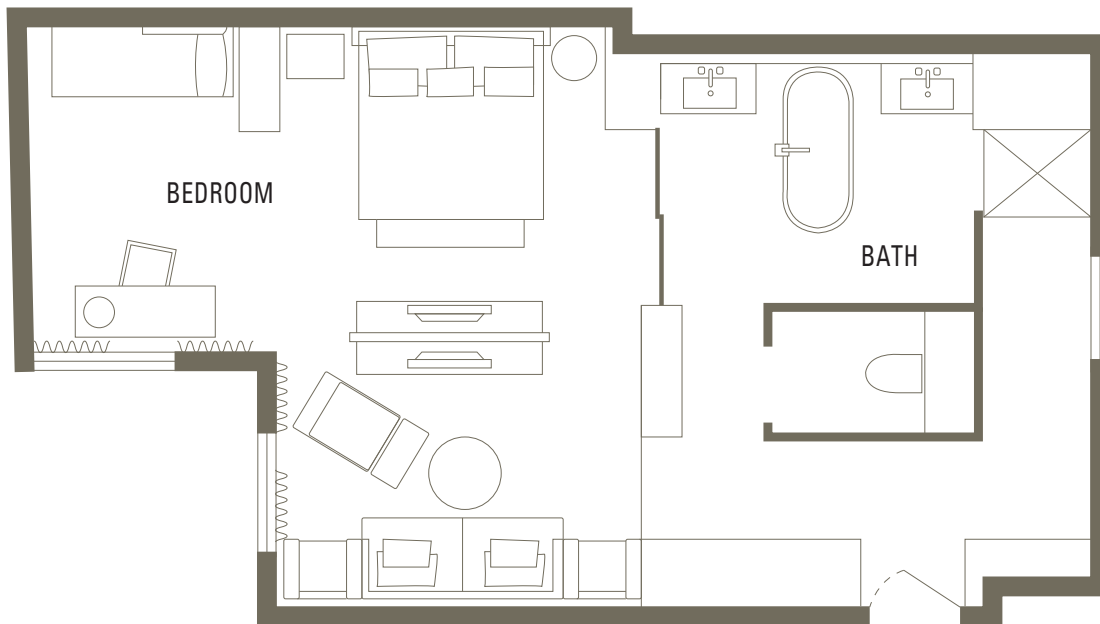

Junior Suite

BEDS King
OCCUPANCY 3 Persons
SIZE 55sqm / 600sqf
VIEW Garden

Images may not be to scale. Floorplans are for illustrative purposes only and some details may vary from room to room.