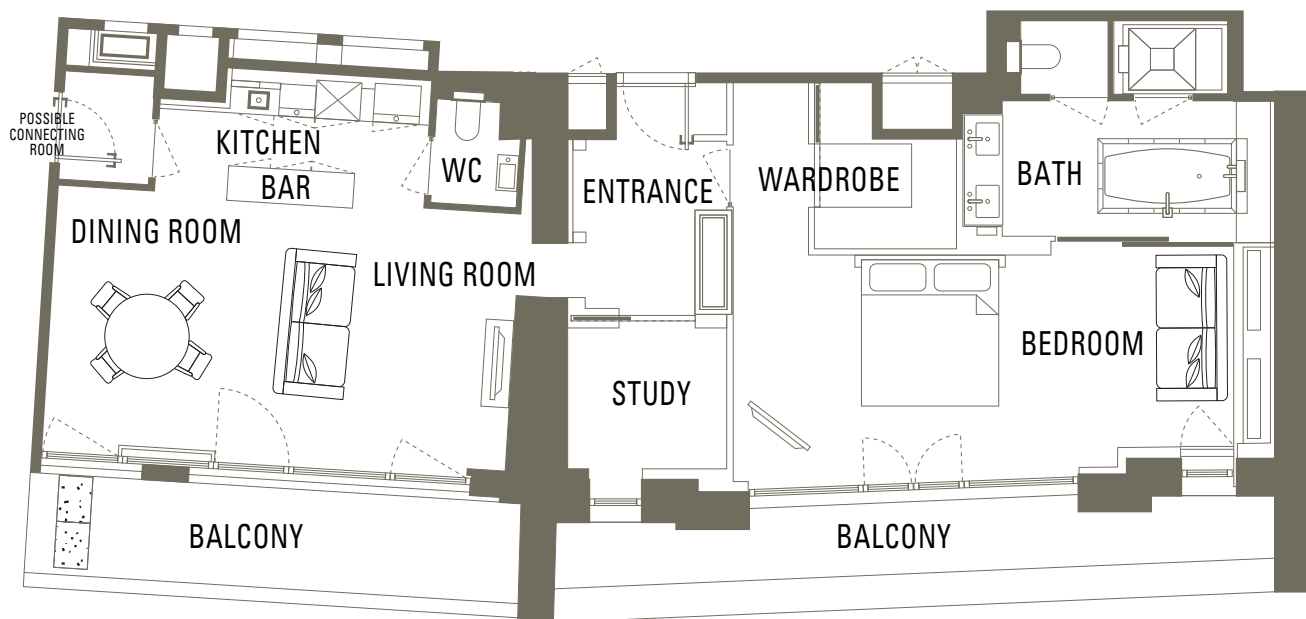

Couture Suite

BEDS King
OCCUPANCY 3 Persons
SIZE 78–105sqm / 840–1130sqf
VIEW Garden / Rue St Honoré

Images may not be to scale. Floorplans are for illustrative purposes only and some details may vary from room to room.