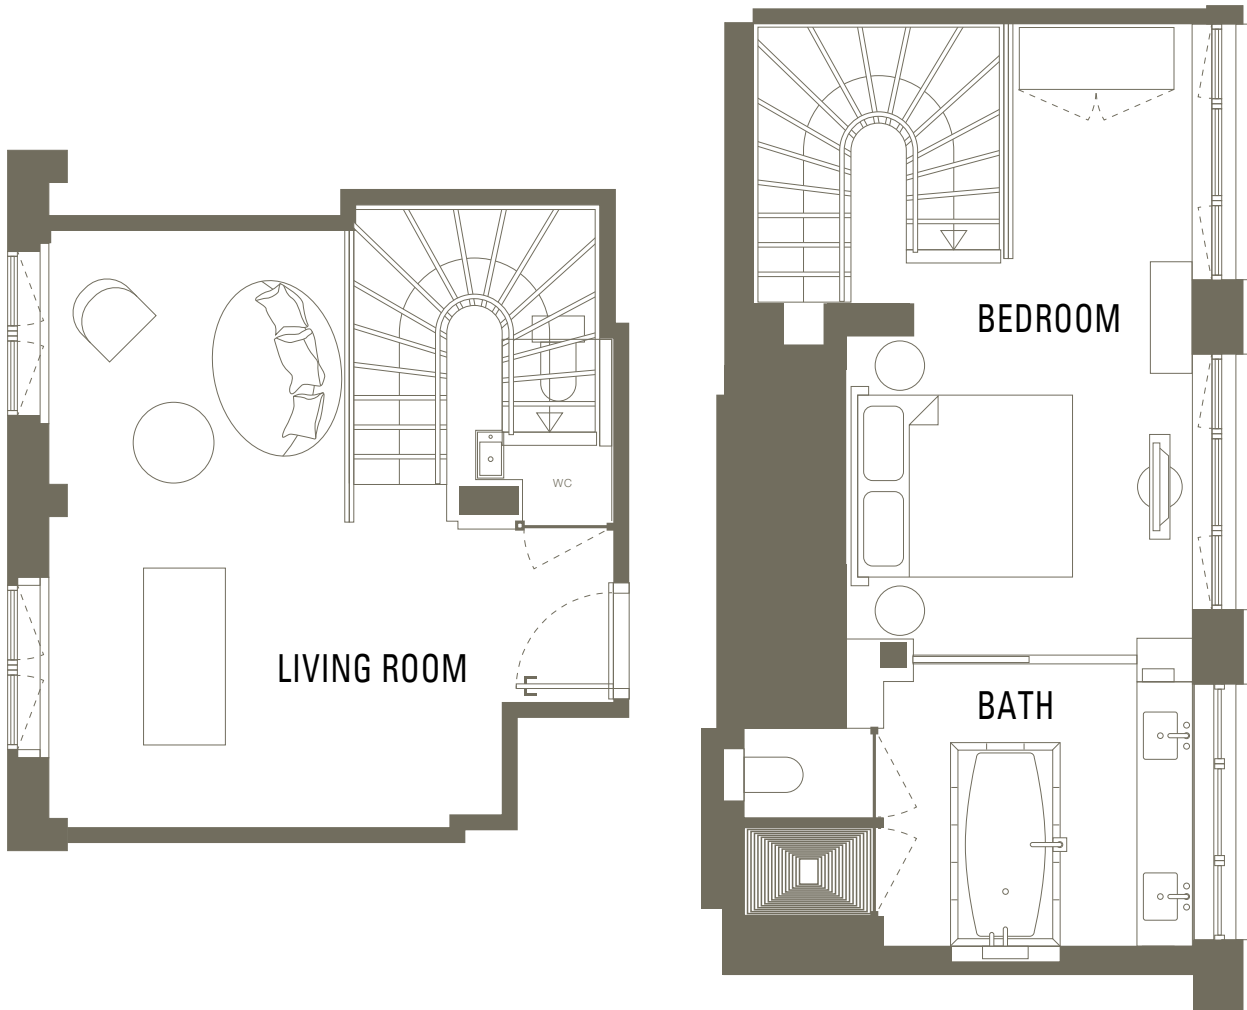

Atelier Suite

BEDS King
OCCUPANCY 3 Persons
SIZE 65sqm / 699sqf
VIEW Paris Rooftops

Images may not be to scale. Floorplans are for illustrative purposes only and some details may vary from room to room.