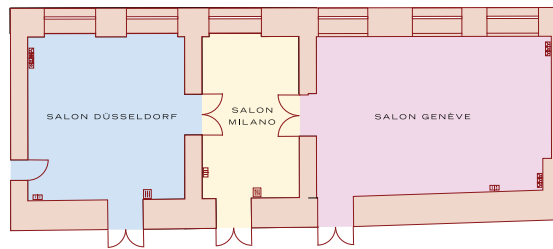

1ST FLOOR FUNCTION AREA

SALONS

RESTAURANT MARK'S

-  Mikrophon/microphone
-  Lautsprecher/Speaker
-  Antenne/aerial
-  Telefon/phone
-  Schukosteckdose/power outlet
-  Tableau Lichtsteuerung/panel light control

Function Rooms	Square Meter	Square Feet	Reception	U-Shape	Boardroom	Classroom	Round Table	Cabaret	Theatre
Salon Düsseldorf	50	538	50	20	20	24	30	24	40
Salon Milano	30	323	30	—	14	15	10	—	15
Salon Genève	70	753	70	26	30	50	50	40	80
Restaurant Mark's	277	2981	200	—	40	—	120	—	120