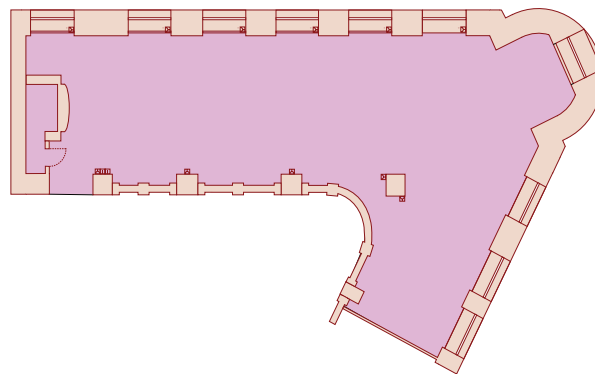

1ST FLOOR FUNCTION AREA

SALONS

RESTAURANT MARK'S

-  Mikrophon/microphone
-  Lautsprecher/Speaker
-  Antenne/aerial
-  Telefon/phone
-  Schukosteckdose/power outlet
-  Tableau Lichtsteuerung/panel light control

Function Rooms	Square Meter	Square Feet	Reception	U-Shape	Boardroom	Classroom	Round Table	Cabaret	Theatre
Salon Düsseldorf	50	538	50	20	20	24	30	24	40
Salon Milano	30	323	30	—	14	15	10	—	15
Salon Genève	70	753	70	26	30	50	50	40	80
Restaurant Mark's	277	2981	200	—	40	—	120	—	120