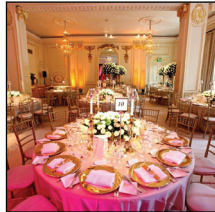

# Your Wedding at Mandarin Oriental Hyde Park

Bordering the capital's finest royal park, Mandarin Oriental Hyde Park's spectacular location combines with its impressive Victorian façade and classic English interiors to provide the quintessential London experience. With dedicated event managers to help you plan your wedding from start to finish, an outside terrace to sip champagne in the open air and a 'Royal Entrance' from which the bride and groom may enter with special permission from the crown estate, Mandarin Oriental Hyde Park is the perfect place to celebrate your marriage.

## THE LOGGIA

Situated directly on Hyde Park with unobstructed views across royal parkland, The Loggia boasts an abundance of natural daylight. It is distinctive in its circular design and gilded elegance. Tall French doors lead out onto a terrace. In an entirely exclusive arrangement, The Loggia has its own private Royal entrance from the park allowing Brides to walk up the red carpet as Royal visitors have done before. The Loggia room is an idyllic setting for a ceremony for up to 40 guests or for an intimate wedding dinner of up to 30 guests.

## THE BALLROOM

Dance in the footsteps of Her Majesty Queen Elizabeth II. Extensively restored, the Ballroom presents a visual feast of rich 24-carat gilding, breathtaking chandeliers and dramatic floor to ceiling windows. Set against an enchanting backdrop in floral country garden like surroundings, the outdoor terrace provides a tranquil private outdoor space for celebrations. The ballroom has its own exclusive entrance onto Knightsbridge, a private foyer and cloakrooms and offers a wonderful setting for up to 200 people. The adjacent Carlyle Room is perfect for a champagne reception.