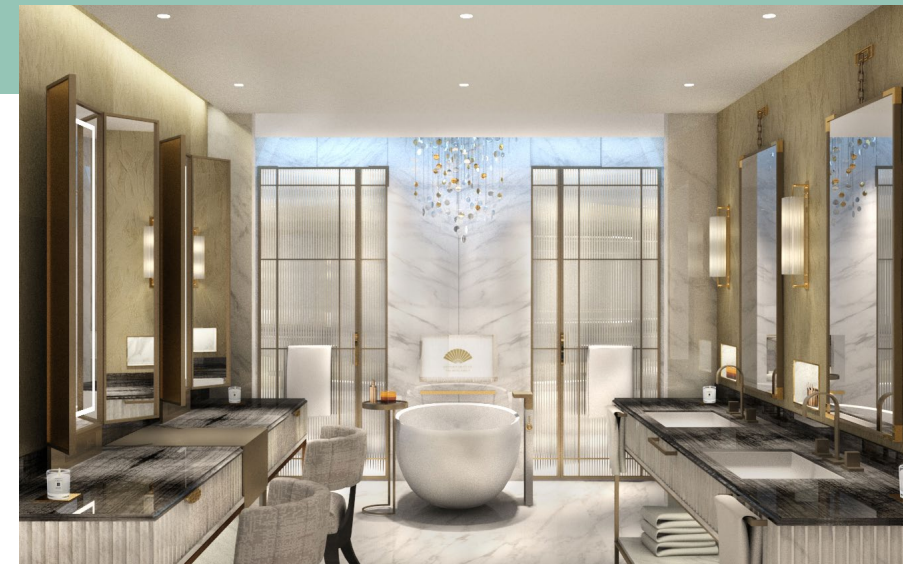

ORIENTAL PENTHOUSE

6 persons | 232 sqm / 2,497 sqf | Hyde Park view
Two bedrooms and bathrooms | Terrace & balcony | Spacious lounge with dining area | Kitchen