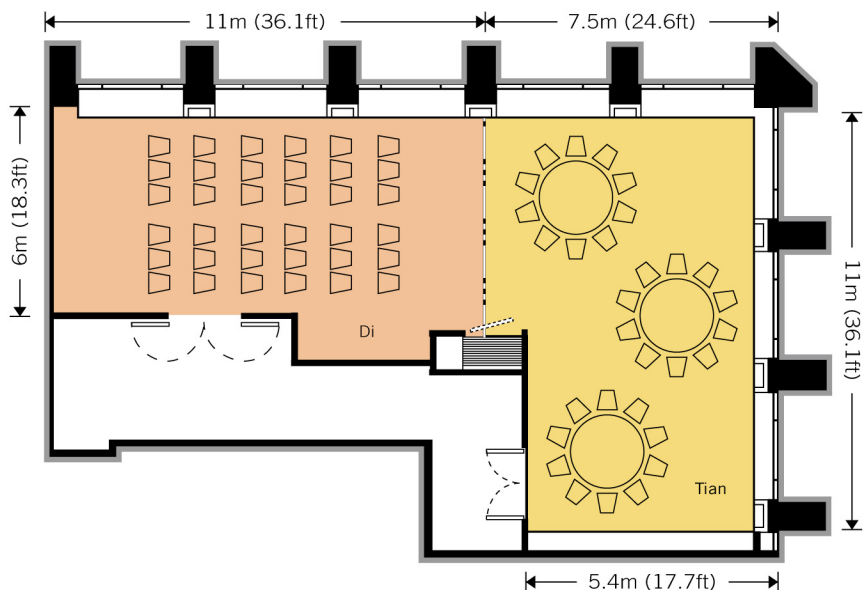

Function Space

The Landmark Mandarin Oriental is the preferred venue in Hong Kong for exclusive social events, small hi-tech meetings, product launches and fashion shows. Our meeting and banqueting facilities can accommodate up to 80 guests theatre-style, while we can also provide an intimate venue for corporate gatherings and specialised events for as few as 10.

Function / Meeting Space

Function Room	Dimensions Sq ft / Sq m	Ceiling Height	Banquet Rounds	Reception	Theatre Style	Classroom	Boardroom
Tian	667 / 62	7.5 / 2.3	30	60	36	16	20
Di	621 / 58	7.5 / 2.3	30	50	36	16	20
Tian+Di	1,288 / 120	7.5 / 2.3	68	110	80	30	34