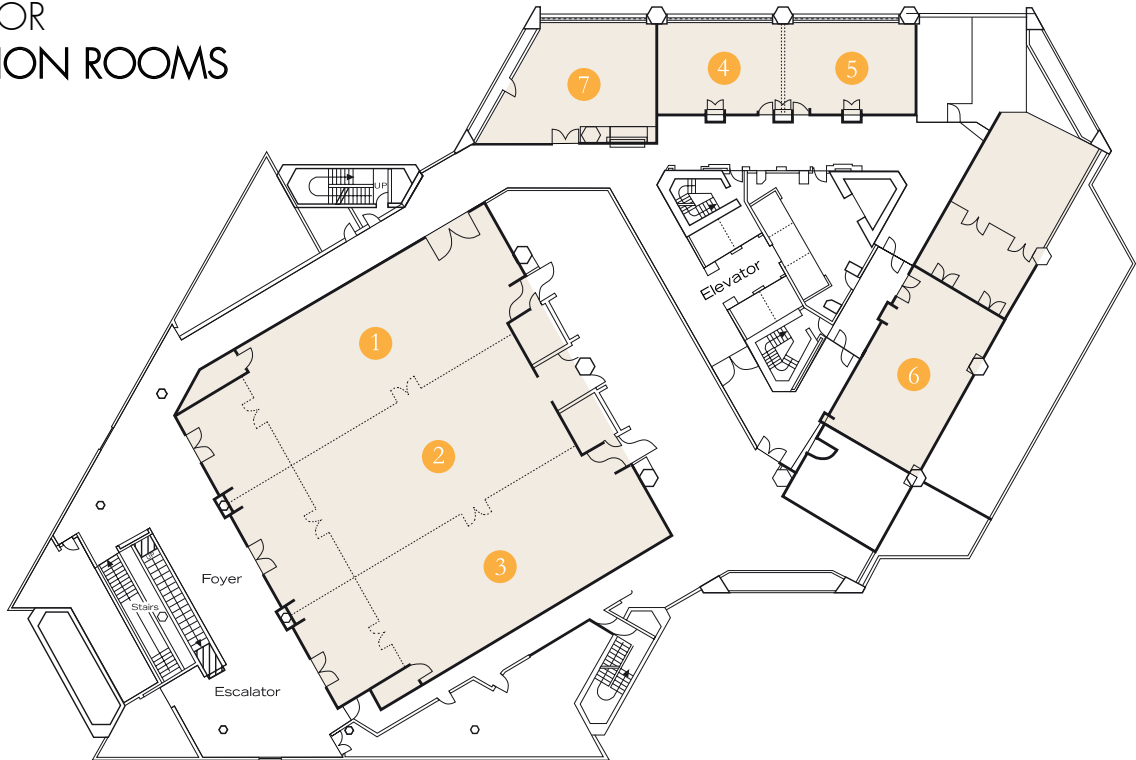

### 3<sup>rd</sup> FLOOR FUNCTION ROOMS

	Area (sqm)	Dimensions in meters (WxLxH)	 Class Room	 Theatre	 Dinner	 Cocktail	 U-Shape	 Hollow Square	 Boardroom
--	---------------	------------------------------------	---	---	--	--	---	--	---

①②③ The Ballroom	590	25x25x3.9	250	600	340	800	72	96	n/a
① Diponegoro Room	217	8.5x25x3.9	100	210	100	250	50	60	60
② Imam Bonjol Room	200	8.5x25x3.9	100	210	100	250	50	60	60
③ Thamrin Room	217	8.5x25x3.9	100	210	100	250	50	60	60
④⑤ Tanjung Rasamala	100	15.5x6.5x2.7	50	110	60	100	40	30	30
④ Tanjung Room	50	7.5x6.5x2.7	15	40	20	50	15	18	18
⑤ Rasamala Room	50	7.5x6.5x2.7	15	40	20	50	15	18	18
⑥ The Esquire Room	85	8x11x2.7	40	100	50	120	30	34	34
⑦ The Boardroom	78	7.8x10x2.7	33	50	30	60	20	25	25