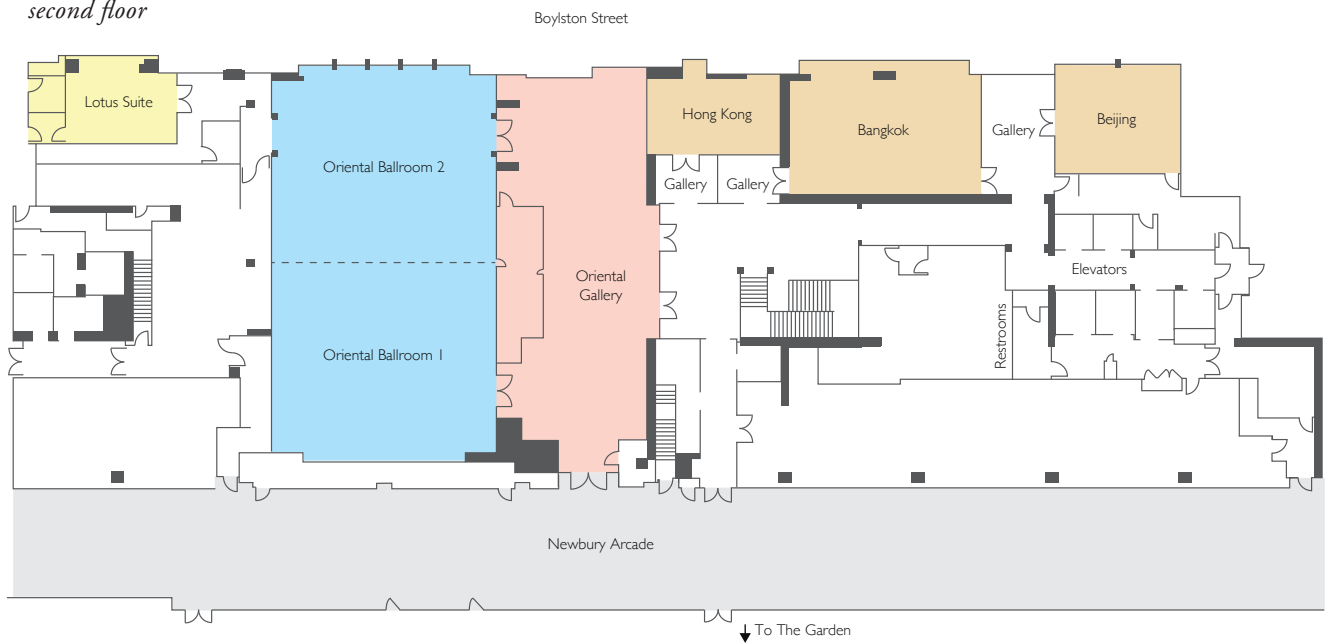

function rooms

Lobby Level
first floor

The Garden
second floor

Arcade Level
second floor

Function Room	Square Feet	Banquet	Reception	Classroom	Theatre	Boardroom
Business Center	185	-	-	-	-	8
Lobby Lounge	785	-	75	-	-	-
Lotus Suite	375	20	30	20	30	18
Oriental Ballroom	4,200	380	600	220	450	-
Oriental Ballroom I	2,100	150	225	110	225	34
Oriental Ballroom 2	2,100	150	225	110	225	34
Oriental Gallery	1,950	-	300	-	-	-
Bangkok	1,280	80	120	60	100	34
Beijing	670	50	80	30	50	24
Hong Kong	525	-	-	-	-	24
The Garden	2,242	160	250	-	200	-