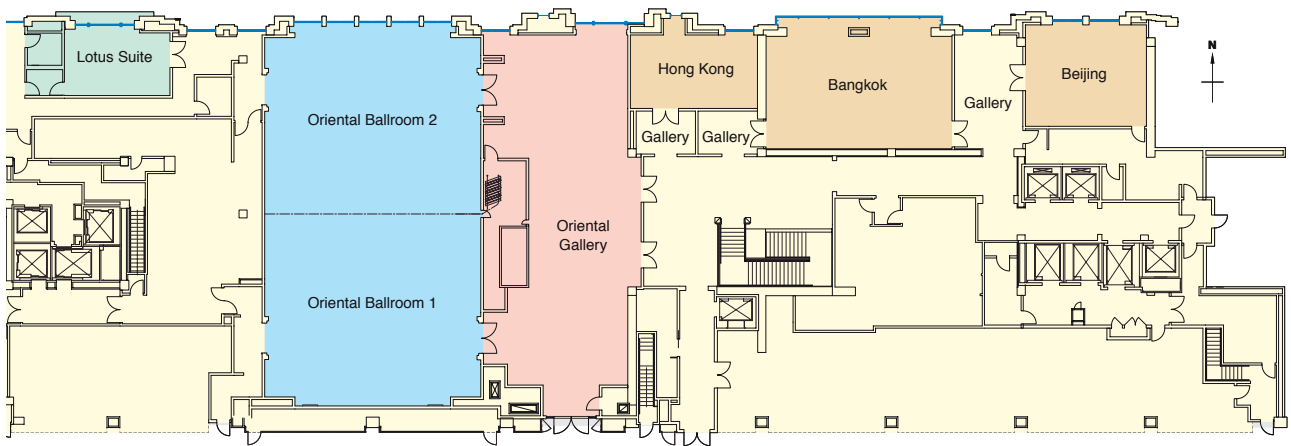

ARCADE LEVEL FUNCTION ROOMS

Function Rooms	Square Feet	Banquet	Reception	Classroom	Theatre	Boardroom
Oriental Ballroom	4,200	380	600	180	450	—
Oriental Ballroom 1	2,100	150	225	90	225	34
Oriental Ballroom 2	2,100	150	225	90	225	34
Oriental Gallery	1,950	—	225	—	—	—
Bangkok	1,280	—	100	50	—	34
Beijing	670	50	50	25	55	22
Hong Kong	525	—	—	—	—	24