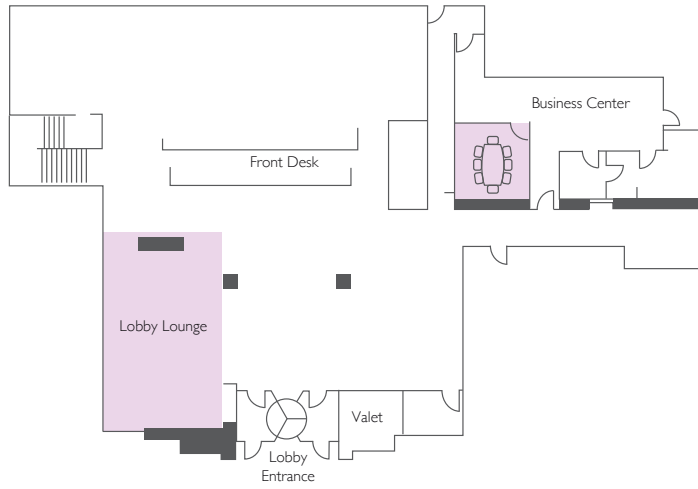

function rooms

Lobby Level
first floor

The Garden
second floor

Arcade Level
second floor

Function Room	Square Feet	Banquet	Reception	Classroom	Theatre	Boardroom
Business Center	185	-	-	-	-	8
Lobby Lounge	785	-	75	-	-	-
Lotus Suite	375	20	30	20	30	18
Oriental Ballroom	4,200	380	600	220	450	-
Oriental Ballroom I	2,100	150	225	110	225	34
Oriental Ballroom 2	2,100	150	225	110	225	34
Oriental Gallery	1,950	-	300	-	-	-
Bangkok	1,280	80	120	60	100	34
Beijing	670	50	80	30	50	24
Hong Kong	525	-	-	-	-	24
The Garden	2,242	160	250	-	200	-