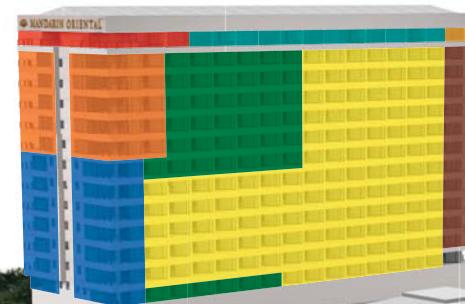

GUESTROOM LOCATION MAP

GUESTROOMS

- 393 luxuriously appointed rooms including 35 suites
- Personal butler service for all guests
- Exceptional quality standards comprise state-of-the-art guest-centric in-room technology which includes PC and iPod connectivity, LCD televisions and a complete in-room surround-sound audio system

The River Wing
French Embassy Side

The Garden Wing

The Authors' Wing

The River Wing
Pool Side

The Garden Wing

The Authors' Wing

The River Wing

- Superior Rooms
- Deluxe Rooms
- Family 2-bedroom Suites
- Executive Suites
- Mandarin Rooms
- State Rooms

- Authors' Suites
- Deluxe 2-bedroom Theme Suites
- Siam Suite
- Selandia Suite
- Royal Oriental Suite

The Garden Wing

- Premier Rooms
- #### The Authors' Wing
- Heritage Authors' Suites
 - Joseph Conrad Suite
 - Adison Lodge Heritage Suite
 - Premier Room