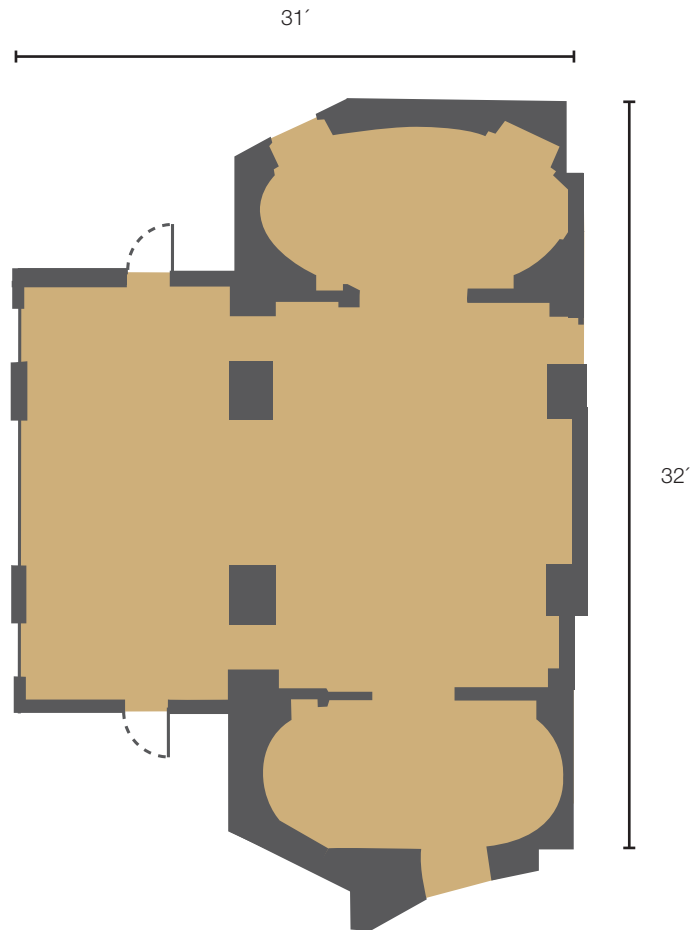

Room	Square Feet	Rounds	Crescent	Conference	Classroom	U-Shape	Hollow Square	Theater	Reception
Oriental	1,960	120	75	42	90	45	50	200	200
Azalea	1,500	120	60	48	70	45	54	170	200
Taipan	1,056	72	20	20	20	22	-	40	100
Lotus	730	45	20	20	20	22	-	40	80
Gardenia	575	40	22	22	24	20	22	70	50
Dogwood	460	40	20	20	24	20	-	40	45
Jade	330	-	-	10	-	-	-	-	-

Taipan Function Room

Dimensions	Square Feet	Rounds	Crescent	Conference	Classroom	U-Shape	Hollow Square	Theater	Reception
31'L x 32'W x 13'H	1,056	72	20	20	20	22	-	40	100